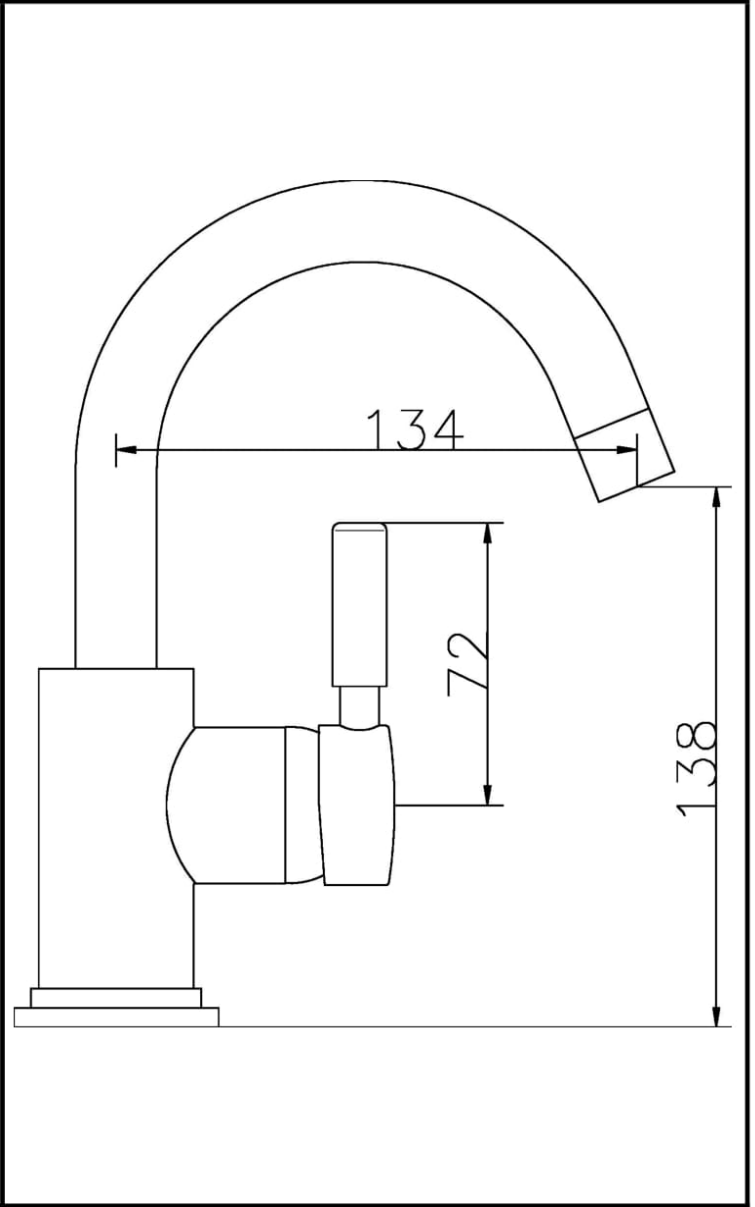

CUSTOMER DATA SHEET - BRASSWARE

DESCRIPTION: Single Lever Side Action Basin Mixer

PRODUCT DIMENSIONS

Height (mm)	Width (mm)	Depth (mm)	Length (mm)	Nett Wgt Kg
215	55	168		1.82

PACKAGING DIMENSIONS

Height (mm)	Width (mm)	Depth (mm)	Gross Wgt Kg
90	175	270	1.82

PACKAGING DATA

Box Colour	White Cardboard Box		
Box Qty	1	Label Colour	White Label
Label Size	100 x 50	Label Qty	2

OUTER BOX DIMENSIONS (If Applicable)

Height (mm)	Width (mm)	Depth (mm)	Length (mm)	Gross Wgt Kg
400	280	560		11

PRODUCT DETAILS

Country of Origin	China		
Fitting Instruction	Yes		
Product Material	Brass		
Control Type	Manual		
Waste Included	Waste Included		
WRAS Approval	No	Approval No.	N/A
Operating Pressure (bar)	0.1		
Valve/Cartridge Type	Single Lever Cartridge		

Colour/Finish	Chrome									
Mount Type	Deck									
Waste Type	Push Button									
Flow Rates (Litres Per Min)	0.1 bar	3.5	0.5 bar	8	1 bar	10	2 bar	14.5	3 bar	18
Pipe Size	15 mm (1/2" Bsp)									
Pipe Centres	N/A									