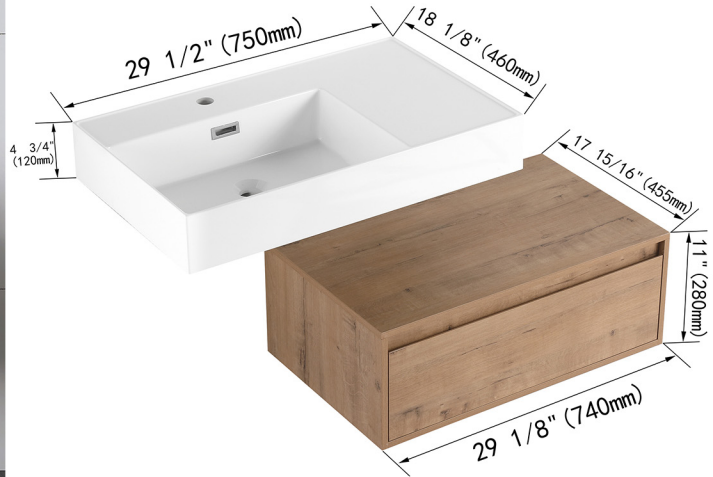

PRODUCT INFORMATION

Overall Width	<u>29.50 in.</u>	Base Material	<u>Plywood</u>
Overall Depth	<u>18.10 in.</u>	Top Material	<u>Resin</u>
Overall Hight	<u>15.80 in.</u>	Overflow Hole	<u>yes</u>
		Drain Assembly	<u>no</u>