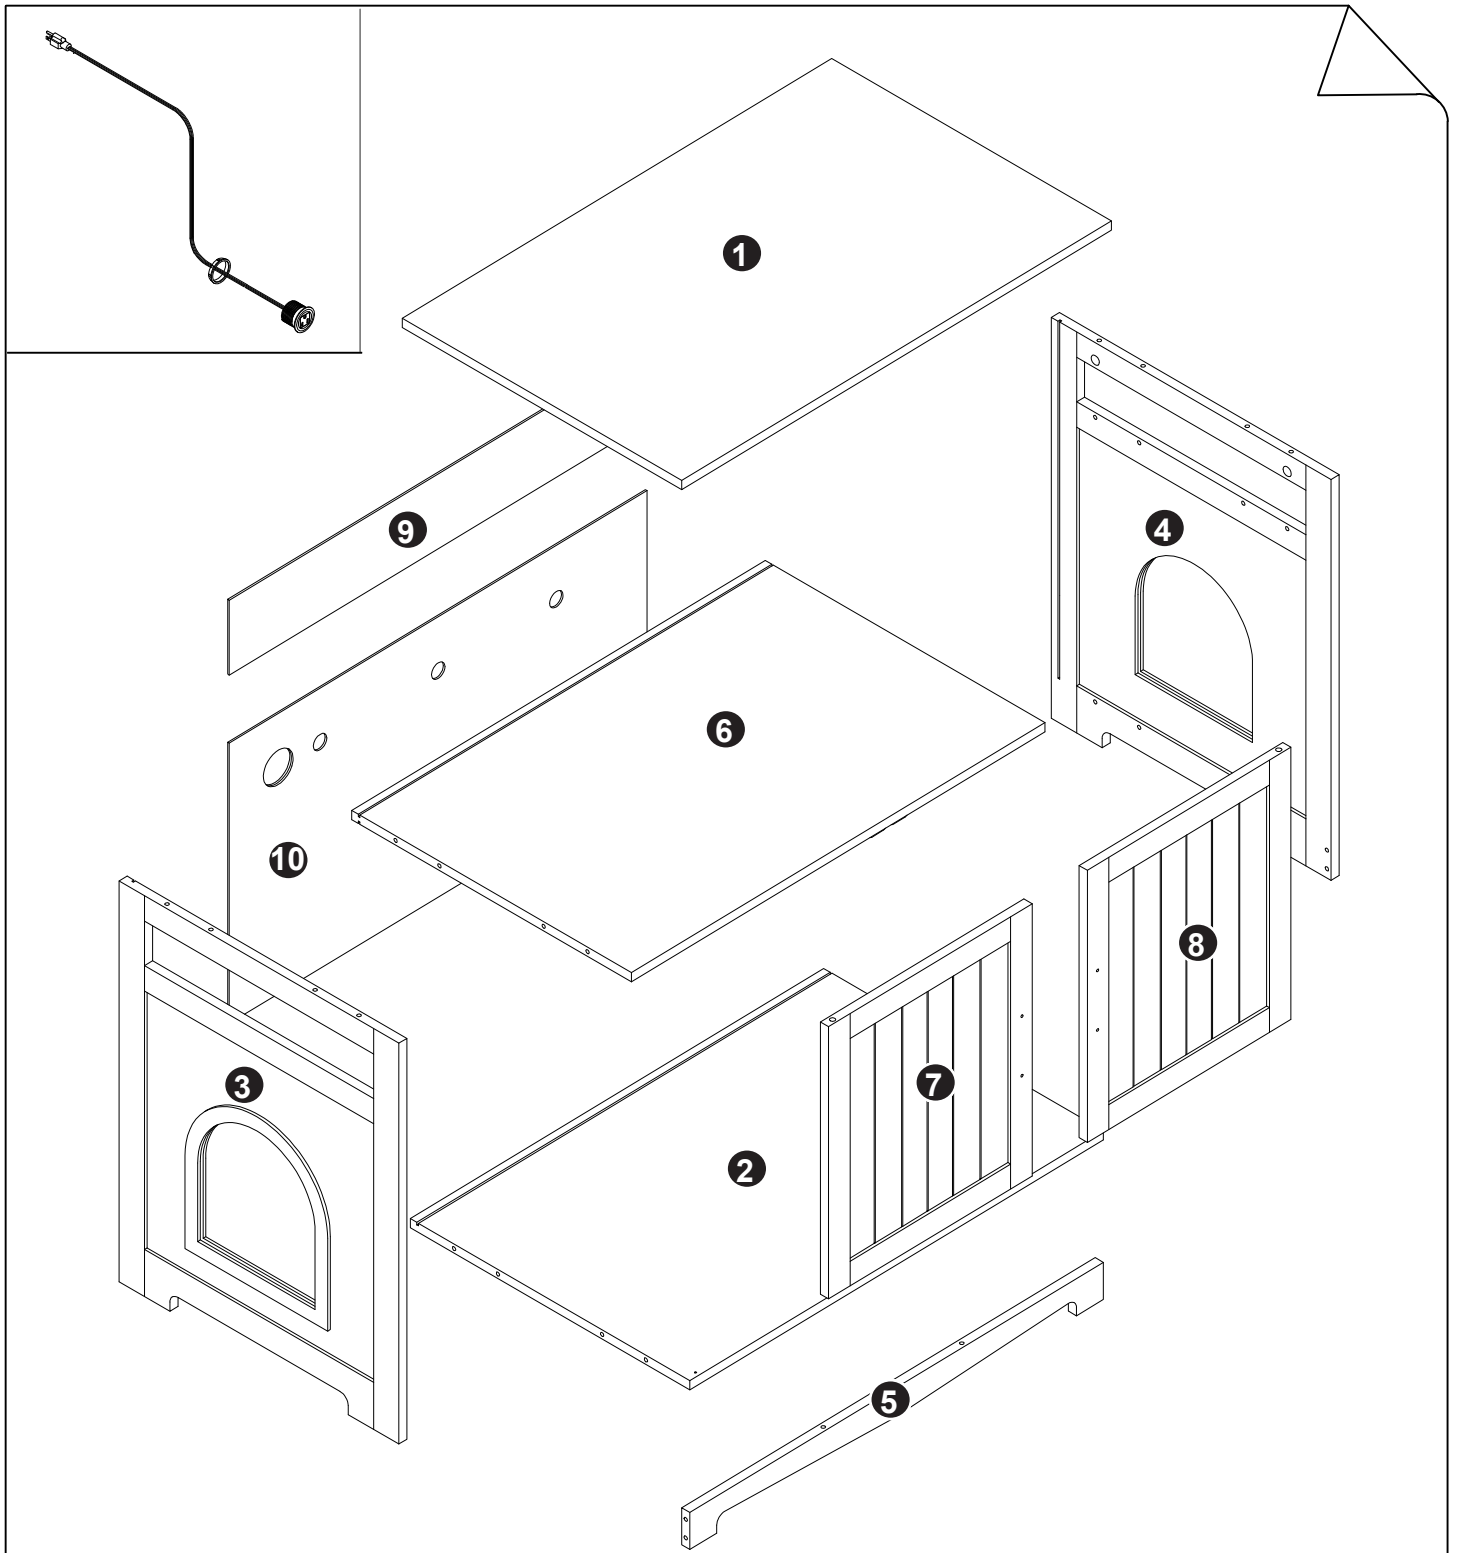

# PET ENCLOSURE

DL-C23002-WH/W42090259  
DL-C23002-GY/W42090262  
DL-C23002-EP/W42090263

Attention please:

Improper use of screws may cause the product surface damage!  
Please be careful when installing.

<p>A ×12</p>  <p>6×35</p>	<p>B ×12</p> 	<p>C ×18</p>  <p>6×30</p>	<p>D ×2</p>  <p>3×12</p>	<p>E ×10</p>  <p>3×14</p>	<p>F ×8</p> 
<p>H ×4</p>  <p>4×16</p>	<p>I ×2</p> 	<p>K ×4</p> 	<p>L ×2</p> 	<p>M ×1</p> 	