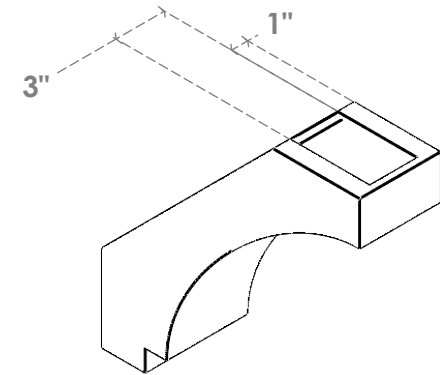

**ITEM NUMBER: BRCURO050X16000X16000IMPRCPR**

5"W X 16"D X 16"H IMPERIAL ROUGH CEDAR WOODGRAIN OPEN  
TIMBERTHANE BRACE, PRIMED TAN

**SIDE PROFILE**

**FRONT PROFILE**

**ISOMETRIC**

EKENA MILLWORK  
2300 WEST MAIN ST.  
CLARKSVILLE, TX 75426  
TOLL FREE: 866-607-0453  
WWW.EKENAMILLWORK.COM

NOTES

1. INSTALLATION TO BE COMPLETED IN ACCORDANCE WITH MANUFACTURER'S SPECIFICATIONS.
2. DRAWING MAY NOT BE TO SCALE
3. THIS DRAWING IS INTENDED FOR DESIGN AND PLANNING PURPOSES ONLY.
4. ALL INFORMATION CONTAINED HEREIN WAS CURRENT AT THE TIME OF DEVELOPMENT BUT MUST BE REVIEWED AND APPROVED BY THE PRODUCT MANUFACTURER TO BE CONSIDERED ACCURATE.
5. TIMBERTHANE ARCHITECTURAL PRODUCTS ARE MADE FROM HIGH DENSITY URETHANE AND COME FACTORY PRIMED