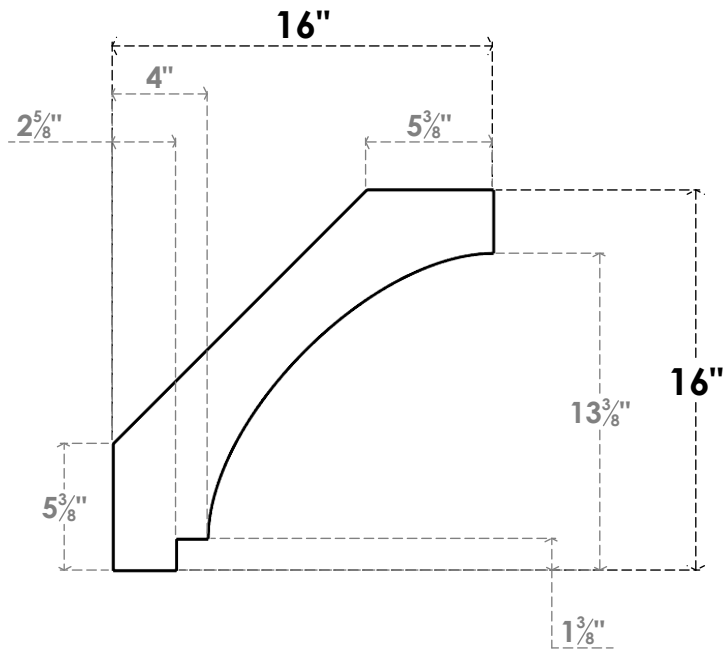

**ITEM NUMBER: BRCURO050X16000X16000IMPRCPR**

5"W X 16"D X 16"H IMPERIAL ROUGH CEDAR WOODGRAIN OPEN  
TIMBERTHANE BRACE, PRIMED TAN

**SIDE PROFILE**

**FRONT PROFILE**

**ISOMETRIC**

EKENA MILLWORK  
2300 WEST MAIN ST.  
CLARKSVILLE, TX 75426  
TOLL FREE: 866-607-0453  
WWW.EKENAMILLWORK.COM

NOTES

1. INSTALLATION TO BE COMPLETED IN ACCORDANCE WITH MANUFACTURER'S SPECIFICATIONS.
2. DRAWING MAY NOT BE TO SCALE
3. THIS DRAWING IS INTENDED FOR DESIGN AND PLANNING PURPOSES ONLY.
4. ALL INFORMATION CONTAINED HEREIN WAS CURRENT AT THE TIME OF DEVELOPMENT BUT MUST BE REVIEWED AND APPROVED BY THE PRODUCT MANUFACTURER TO BE CONSIDERED ACCURATE.
5. TIMBERTHANE ARCHITECTURAL PRODUCTS ARE MADE FROM HIGH DENSITY URETHANE AND COME FACTORY PRIMED