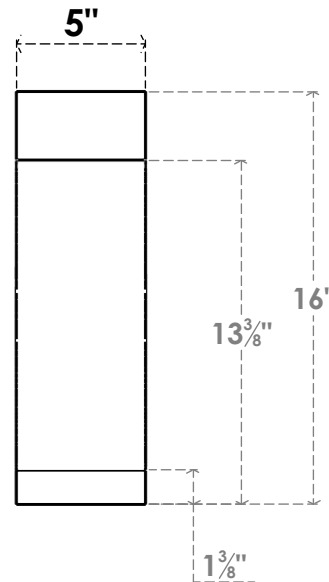

**ITEM NUMBER: BRCURO050X16000X16000IMPRCPR**

5"W X 16"D X 16"H IMPERIAL ROUGH CEDAR WOODGRAIN OPEN  
TIMBERTHANE BRACE, PRIMED TAN

**SIDE PROFILE**

**FRONT PROFILE**

**ISOMETRIC**

EKENA MILLWORK  
2300 WEST MAIN ST.  
CLARKSVILLE, TX 75426  
TOLL FREE: 866-607-0453  
WWW.EKENAMILLWORK.COM

NOTES

1. INSTALLATION TO BE COMPLETED IN ACCORDANCE WITH MANUFACTURER'S SPECIFICATIONS.
2. DRAWING MAY NOT BE TO SCALE
3. THIS DRAWING IS INTENDED FOR DESIGN AND PLANNING PURPOSES ONLY.
4. ALL INFORMATION CONTAINED HEREIN WAS CURRENT AT THE TIME OF DEVELOPMENT BUT MUST BE REVIEWED AND APPROVED BY THE PRODUCT MANUFACTURER TO BE CONSIDERED ACCURATE.
5. TIMBERTHANE ARCHITECTURAL PRODUCTS ARE MADE FROM HIGH DENSITY URETHANE AND COME FACTORY PRIMED