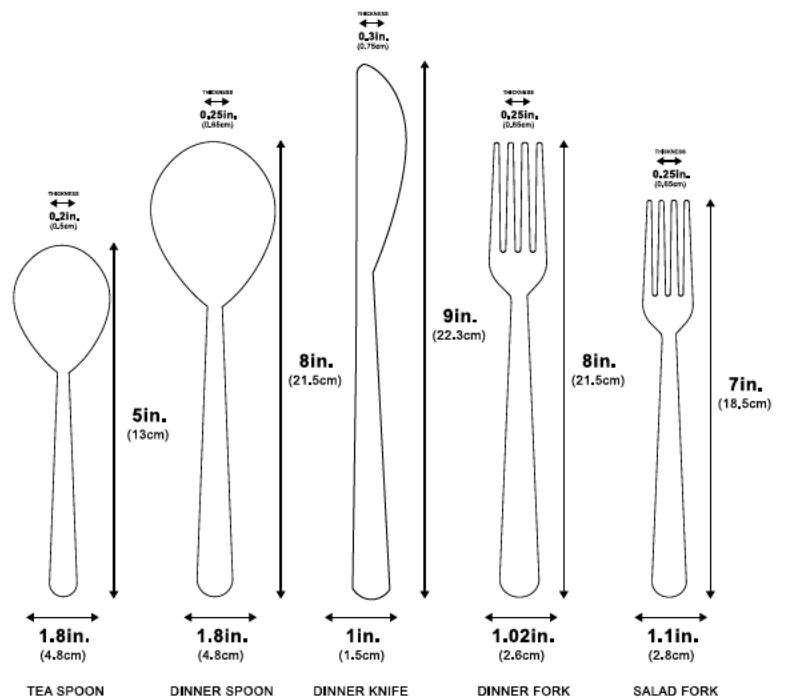

Cutlery Set

set refined design with a contemporary feel, the cutlery set has perfect lines and elegant shapes. It is made of high-quality stainless steel, and this cutlery set is designed for superior durability. Each piece in the set has delicate and special design elements on that will never go out of style. Moreover, these stylish pieces can be used every day as they are designed with thick stems for durability. It comes in a range of variety colors which can be used to create attractive table settings. It looks sleek and fabulous always.

Dimensions

- Tea Spoon:
Thickness: 0.2"
Height: 5"
Length: 1.8"
- Dinner Spoon:
Thickness: 0.25"
Height: 8"
Length: 1.8"
- Dinner Knife:
Thickness: 0.3"
Height: 9"
Length: 1"
- Dinner Fork:
Thickness: 0.25"
Height: 8"
Length: 1.02"
- Salad Fork:
Thickness: 0.25"
Height: 7"
Length: 1.1"

Materials & Finish

Stainless Steel

Lead Time

4-7 days