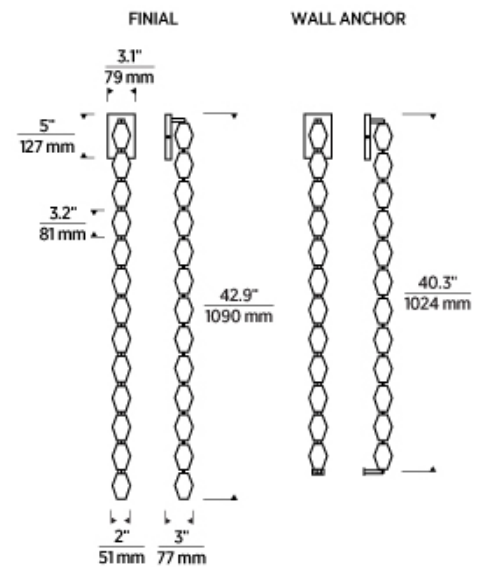

To view all available finish options, please visit techlighting.com

ORDERING INFORMATION

700WSCLR	SHAPE OR SIZE	FINISH	LAMP
	40 40	BZ DARK BRONZE	-LED927 INTEGRATED LED 90 CRI 2700K 120V-277V UNIVERSAL
		NB NATURAL BRASS	-LED930 INTEGRATED LED 90 CRI 3000K 120V-277V UNIVERSAL
		N POLISHED NICKEL	

700WSCLR _____

JOB NAME _____

NOTES _____

COLLIER 40 WALL SCONCE

VISUAL COMFORT & Co.

SPECIFICATIONS

PRIMARY MATERIAL	Aluminum or Brass
SHADE MATERIAL	Crystal
NET WEIGHT	9 lbs
HEIGHT	40.3in
WIDTH	3in
LENGTH	3.1in
MIN. EXTENSION FROM WALL	3in
UP LIGHT / DOWN LIGHT / BOTH?	
WET LISTED	
DAMP LISTED	
DRY LISTED	
UP / DOWN	
HORIZONTAL / VERTICAL	
WALL / CEILING MOUNT	
GENERAL LISTING	ETL Listed
ADA COMPLIANT	
INCLUDES	