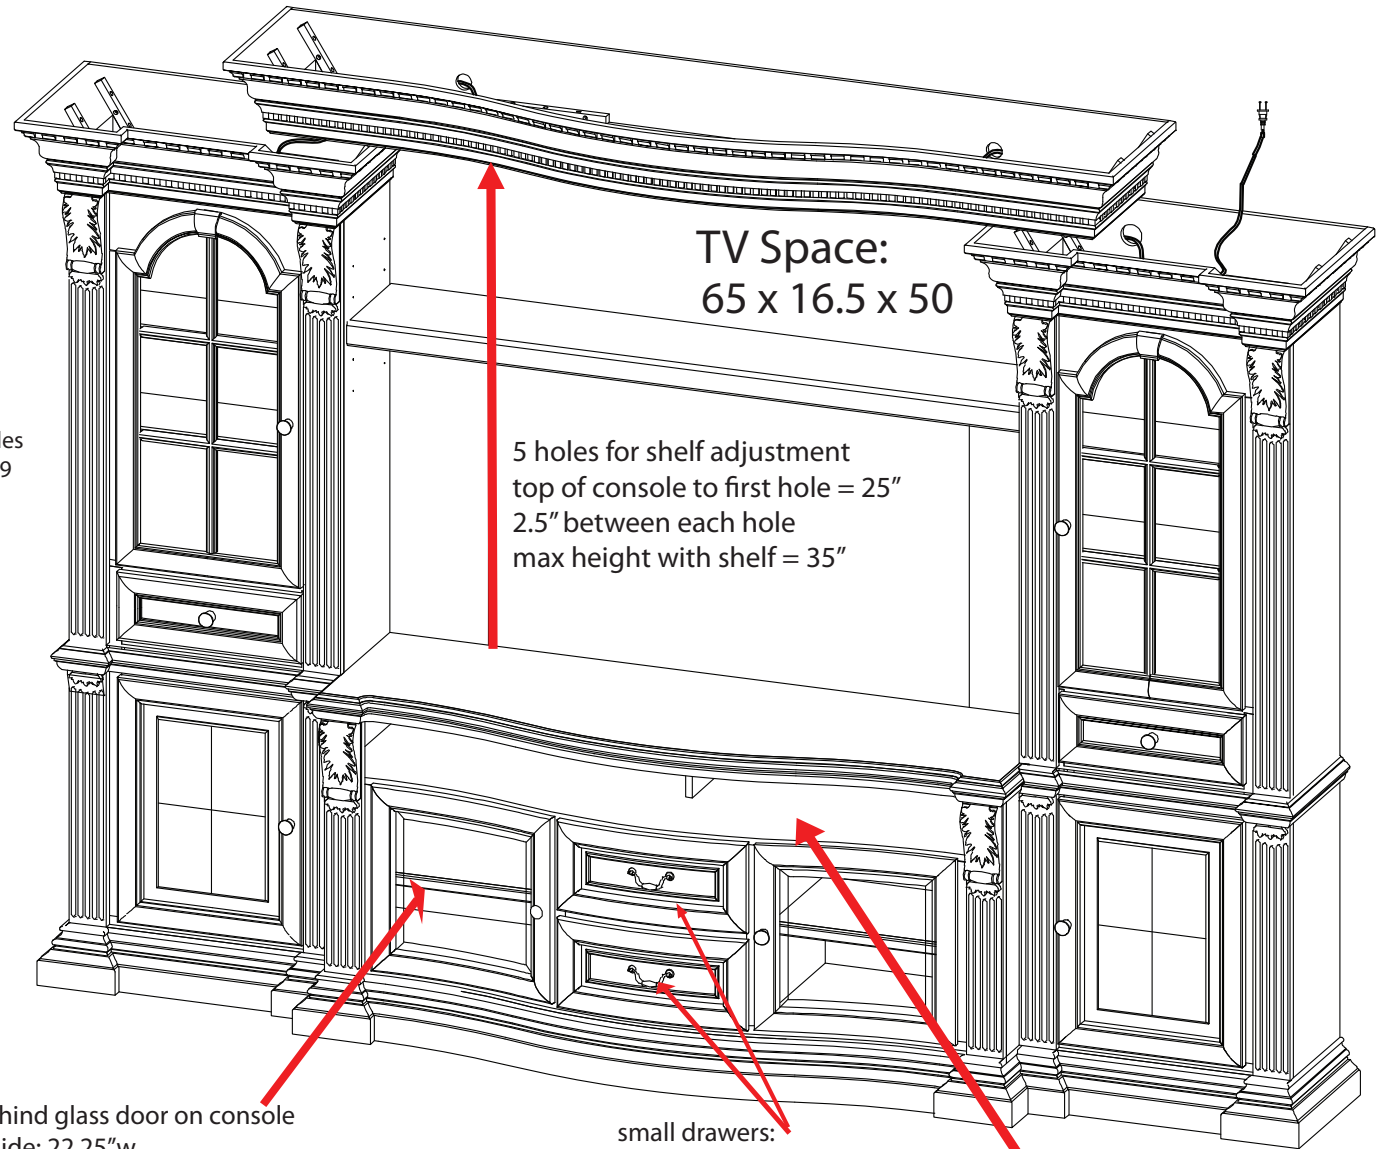

Production

Overall Complete ENT wall: 125 x 21 x 90

console alone overall: 67 x 21 x 32.75

Pier alone overall
33.25 x 17.25 x 82.5

Behind glass cabinet
inside: 24.5 x 10.5 x 35
front: 17.25" w x 34" h
2 adjustable shelves
(glass w/ wood trim)
6 holes - 2.5" space between holes
bottom of cabinet to 1st hole = 9
between hole 3 and 4 = 5

inside drawer dims:
12.25 x 9.25 x 4.5
ball-bearing glide length =
10 inches x 35mm

Behind wood door
inside: 24.5 x 10.5 x 28
front: 17.25" w x 23" h
1 wood adjustable shelf
3 holes - 2.5" space between holes
bottom of cabinet to 1st hole = 8.5

TV Space:
65 x 16.5 x 50

5 holes for shelf adjustment
top of console to first hole = 25"
2.5" between each hole
max height with shelf = 35"

behind glass door on console
inside: 22.25" w
17" d on outside & 14.5" d near drawers
17.5" h

1 adjustable shelf - 3 holes - 2" sep
bottom of cabinet to 1st hole = 6

small drawers:
inner dims: 15.25 x 15.25 x 6.5
each drawer is same dims

Soundbar
inside: 63.5 x 18.75 x 7.5
front: 57.5" w x 5.5" h
center divider to front : 8.25