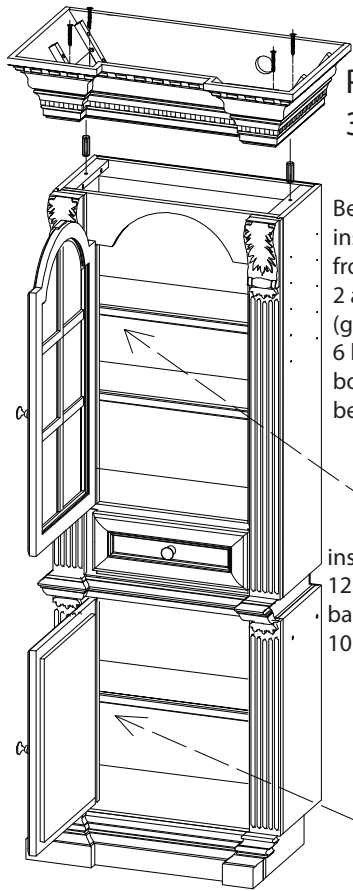

Production

Overall Complete ENT wall: 125 x 21 x 90

console alone overall: 67 x 21 x 32.75

Pier alone overall
33.25 x 17.25 x 82.5

Behind glass cabinet
inside: 24.5 x 10.5 x 35
front: 17.25" w x 34" h
2 adjustable shelves
(glass w/ wood trim)
6 holes - 2.5" space between holes
bottom of cabinet to 1st hole = 9
between hole 3 and 4 = 5

inside drawer dims:
12.25 x 9.25 x 4.5
ball-bearing glide length =
10 inches x 35mm

Behind wood door
inside: 24.5 x 10.5 x 28
front: 17.25" w x 23" h
1 wood adjustable shelf
3 holes - 2.5" space between holes
bottom of cabinet to 1st hole = 8.5

TV Space:
65 x 16.5 x 50

5 holes for shelf adjustment
top of console to first hole = 25"
2.5" between each hole
max height with shelf = 35"

behind glass door on console
inside: 22.25" w
17" d on outside & 14.5" d near drawers
17.5" h

1 adjustable shelf - 3 holes - 2" sep
bottom of cabinet to 1st hole = 6

small drawers:
inner dims: 15.25 x 15.25 x 6.5
each drawer is same dims

Soundbar
inside: 63.5 x 18.75 x 7.5
front: 57.5" w x 5.5" h
center divider to front : 8.25