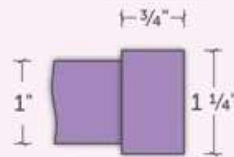

DIMENSIONS

FOR 48-86 INCH

BRACKETS 3 PCS

FINIALS 2 PCS

RODS 2 PCS. ADJUSTABLE 48 TO 86 INCH