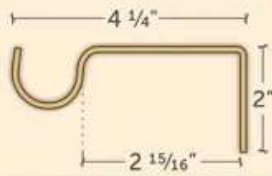

DIMENSIONS

FOR 48-86 INCH

BRACKETS 3 PCS

FINIALS 2 PCS

RODS 2 PCS. ADJUSTABLE 48 TO 86 INCH