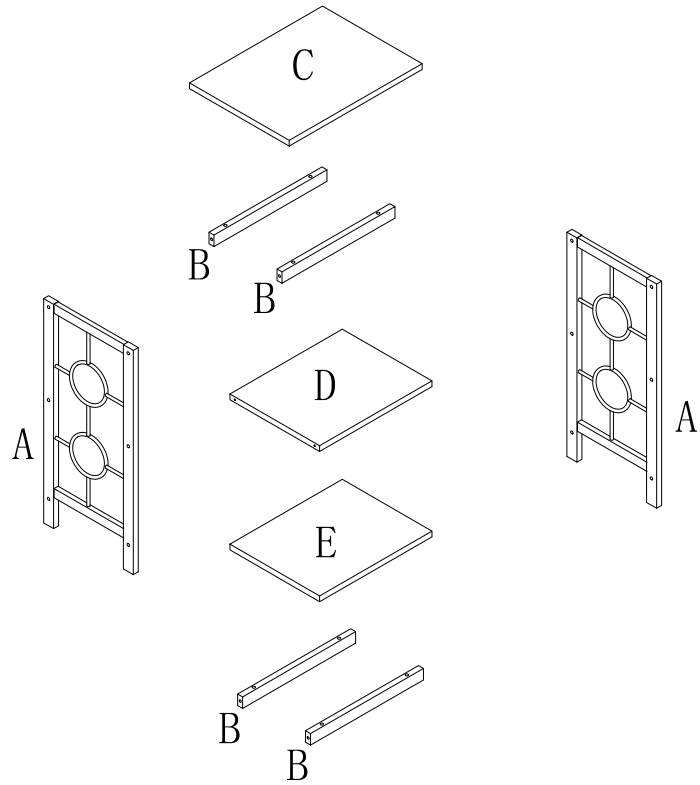

ASSEMBLY INSTRUCTION

NOTES:

- The item is only intended to be used indoors. The product must be assembled and used in accordance with the provisions of the manual.
- It is recommended that assembly is undertaken by about 2 adults. Please read assembly instructions before assembly and strictly adhere to each step outlined. Estimated assembly time is 30 minutes.

WARNING:

- **WARNING FOR YOUNG CHILDREN** - This product contains small components, please ensure that they are kept away from small children while assembling.

1

PARTS LIST

A	B	C		D
 2 pcs	 4 pcs	 1 pc		 1 pc
E	a	b	c	d
 1 pc	 M6*30 8 pcs	 M6*40 8 pcs	 M4.7*50 4 pcs	 M4 1 pc