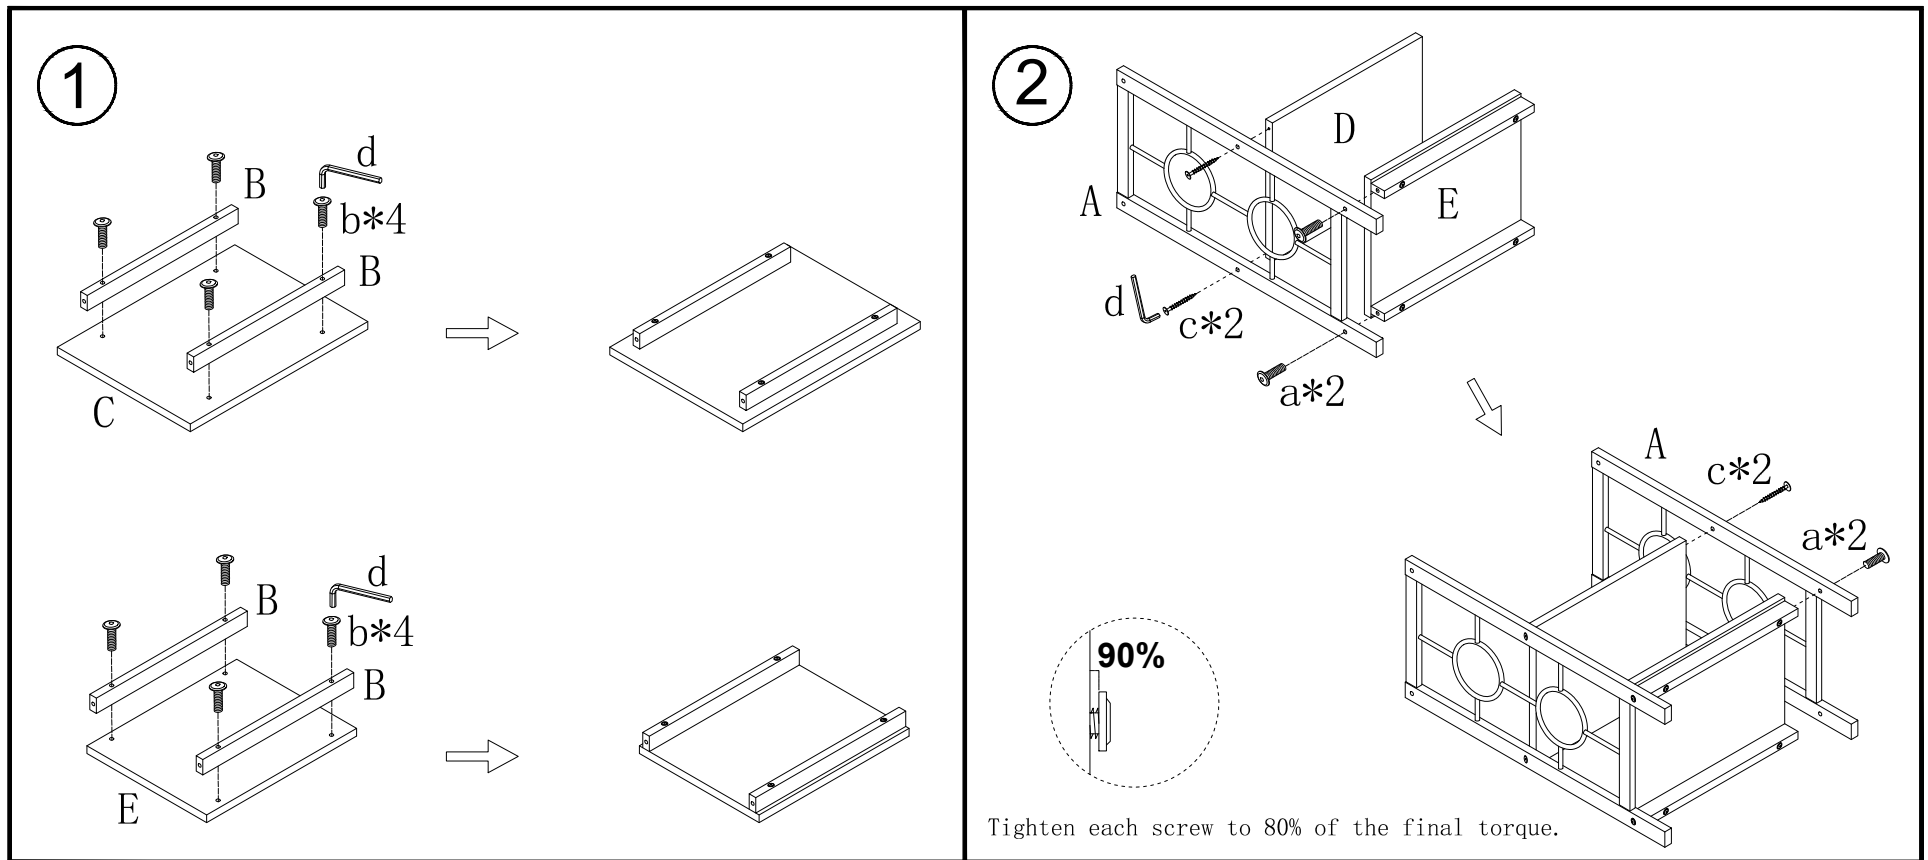

2

NOTE: PLEASE DO NOT TIGHTEN THE BOLTS UNTIL ALL FIXED