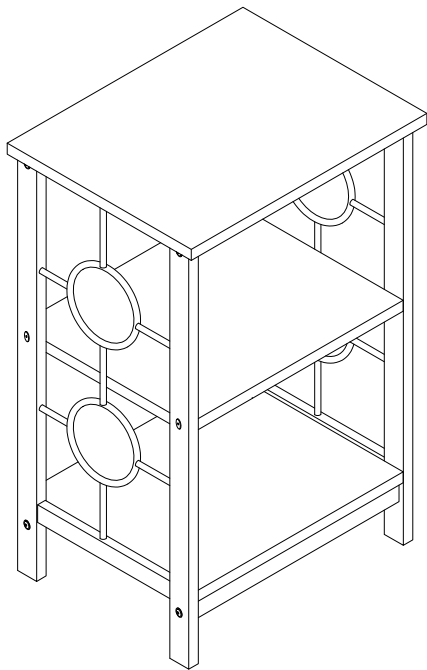

ASSEMBLY INSTRUCTION

NOTES:

- The item is only intended to be used indoors. The product must be assembled and used in accordance with the provisions of the manual.
- It is recommended that assembly is undertaken by about 2 adults. Please read assembly instructions before assembly and strictly adhere to each step outlined. Estimated assembly time is 30 minutes.

WARNING:

- **WARNING FOR YOUNG CHILDREN** - This product contains small components, please ensure that they are kept away from small children while assembling.

1

PARTS LIST

A	B	C		D
 2 pcs	 4 pcs	 1 pc		 1 pc
E	a	b	c	d
 1 pc	 M6*30 8 pcs	 M6*40 8 pcs	 M4.7*50 4 pcs	 M4 1 pc