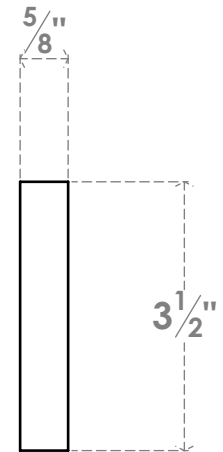

**ITEM NUMBER: S4S58X4X96SWPV**

3 1/2"W X 5/8"T X 96"L S4S BOARD, PVC

FRONT PROFILE

SIDE PROFILE

EKENA MILLWORK  
2300 WEST MAIN ST.  
CLARKSVILLE, TX 75426  
TOLL FREE: 866-607-0453  
WWW.EKENAMILLWORK.COM