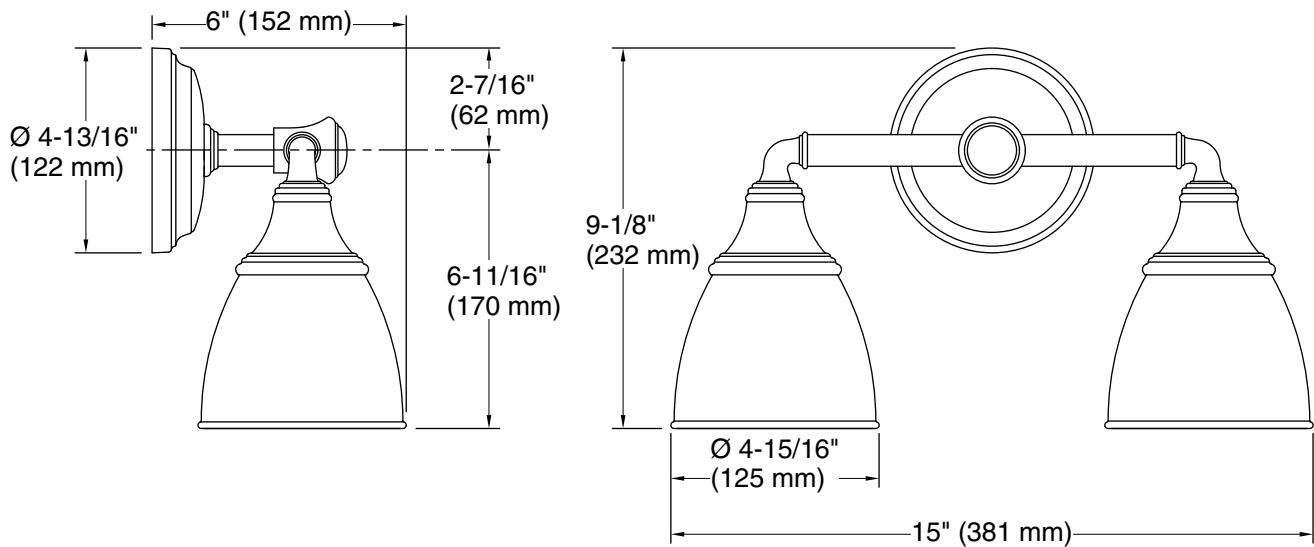

## Technical Information

All product dimensions are nominal.

Installation Type: Wall-mount

Material: Metal, Glass

Number of Lights: 2