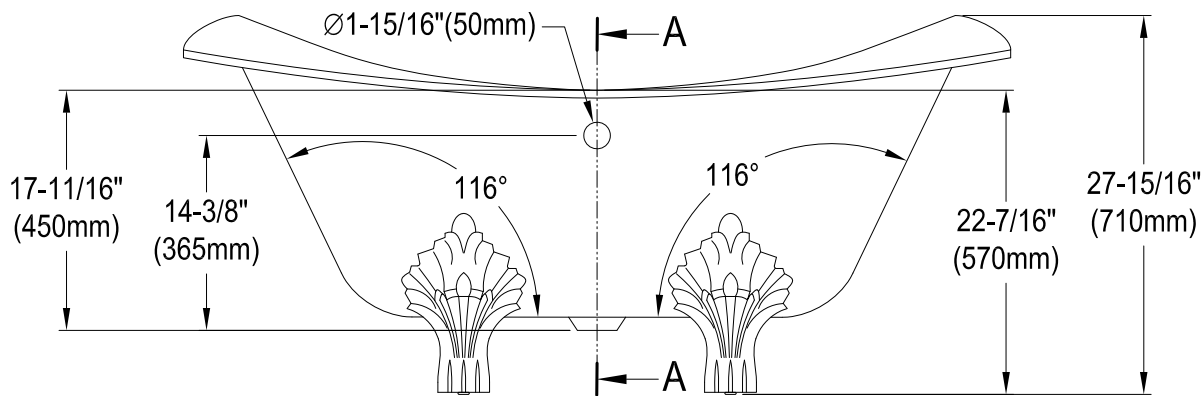

VCT7DS6130NC1,5,8

61" Cast Iron Bathtub With 7" Faucet Drillings

M10 x 20 (4 pcs)

Section A-A