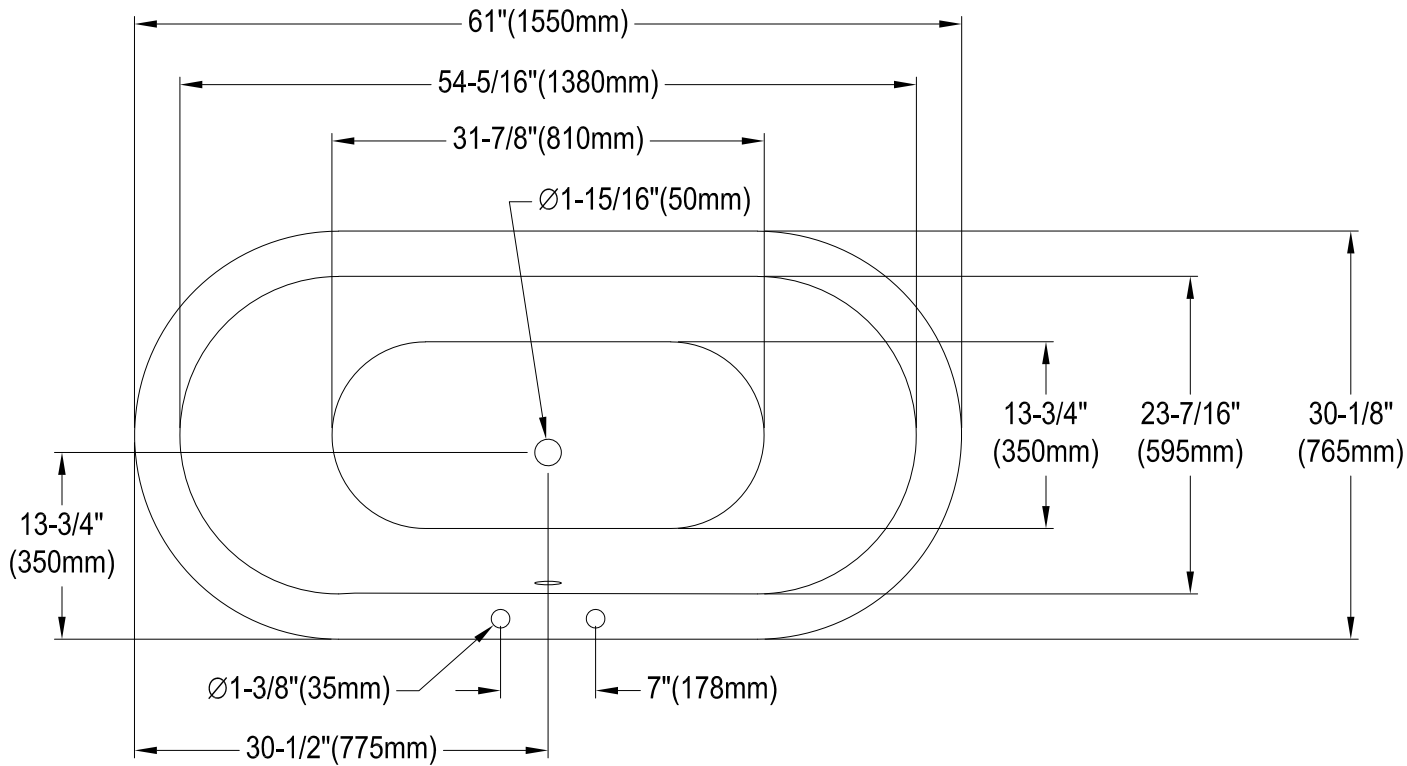

VCT7DS6130NC1,5,8

61" Cast Iron Bathtub With 7" Faucet Drillings

M10 x 20 (4 pcs)

Section A-A