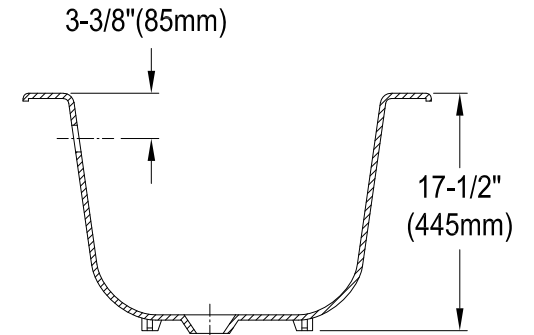

VCT7DS6130NC1,5,8

61" Cast Iron Bathtub With 7" Faucet Drillings

M10 x 20 (4 pcs)

Section A-A