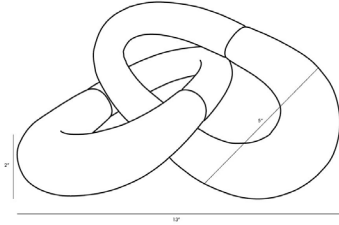

# ARTERIORES

## TERRA SCULPTURE

6840

H: 2 IN, W: 13 IN, D: 5 IN

White

Contract Suitable As Is

Fine art defined. Our Terra Sculpture features a handcarved white marble and antique brass clad form in an interlocking design. This unique and artistic multi-dimensional and mixed material sculpture is a work of art for an entryway console or etagere. Marble and clad may vary.

### DIMENSIONS

Foot Print	W: 13 IN, D: 5 IN
------------	-------------------