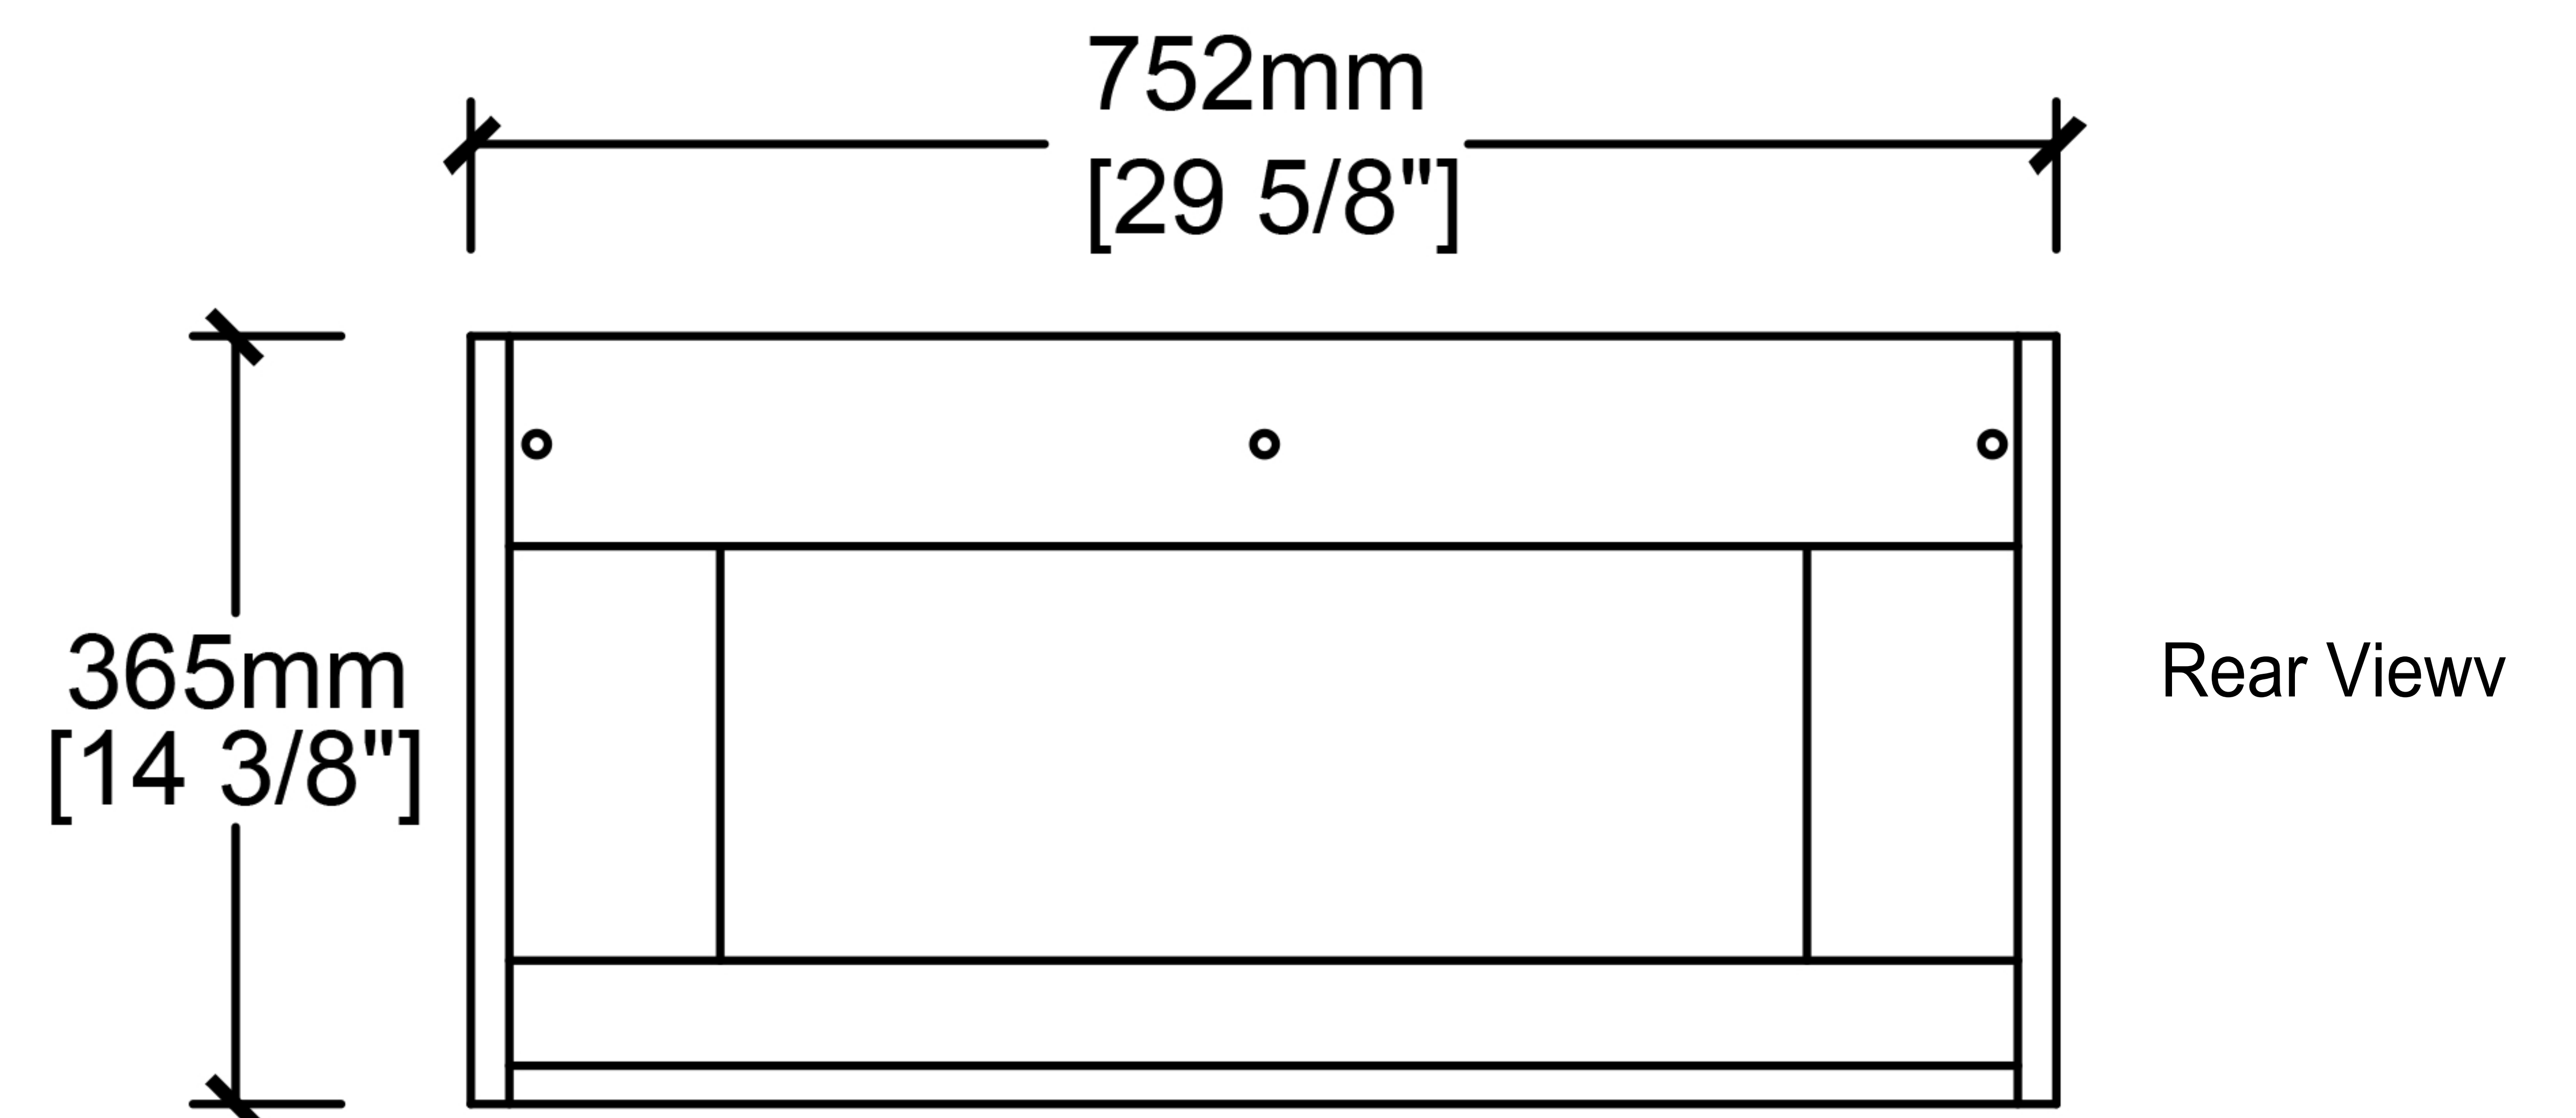

CB-MC-30-2056

Vanity Base

CB-MC-30-2056-R

Vanity Top