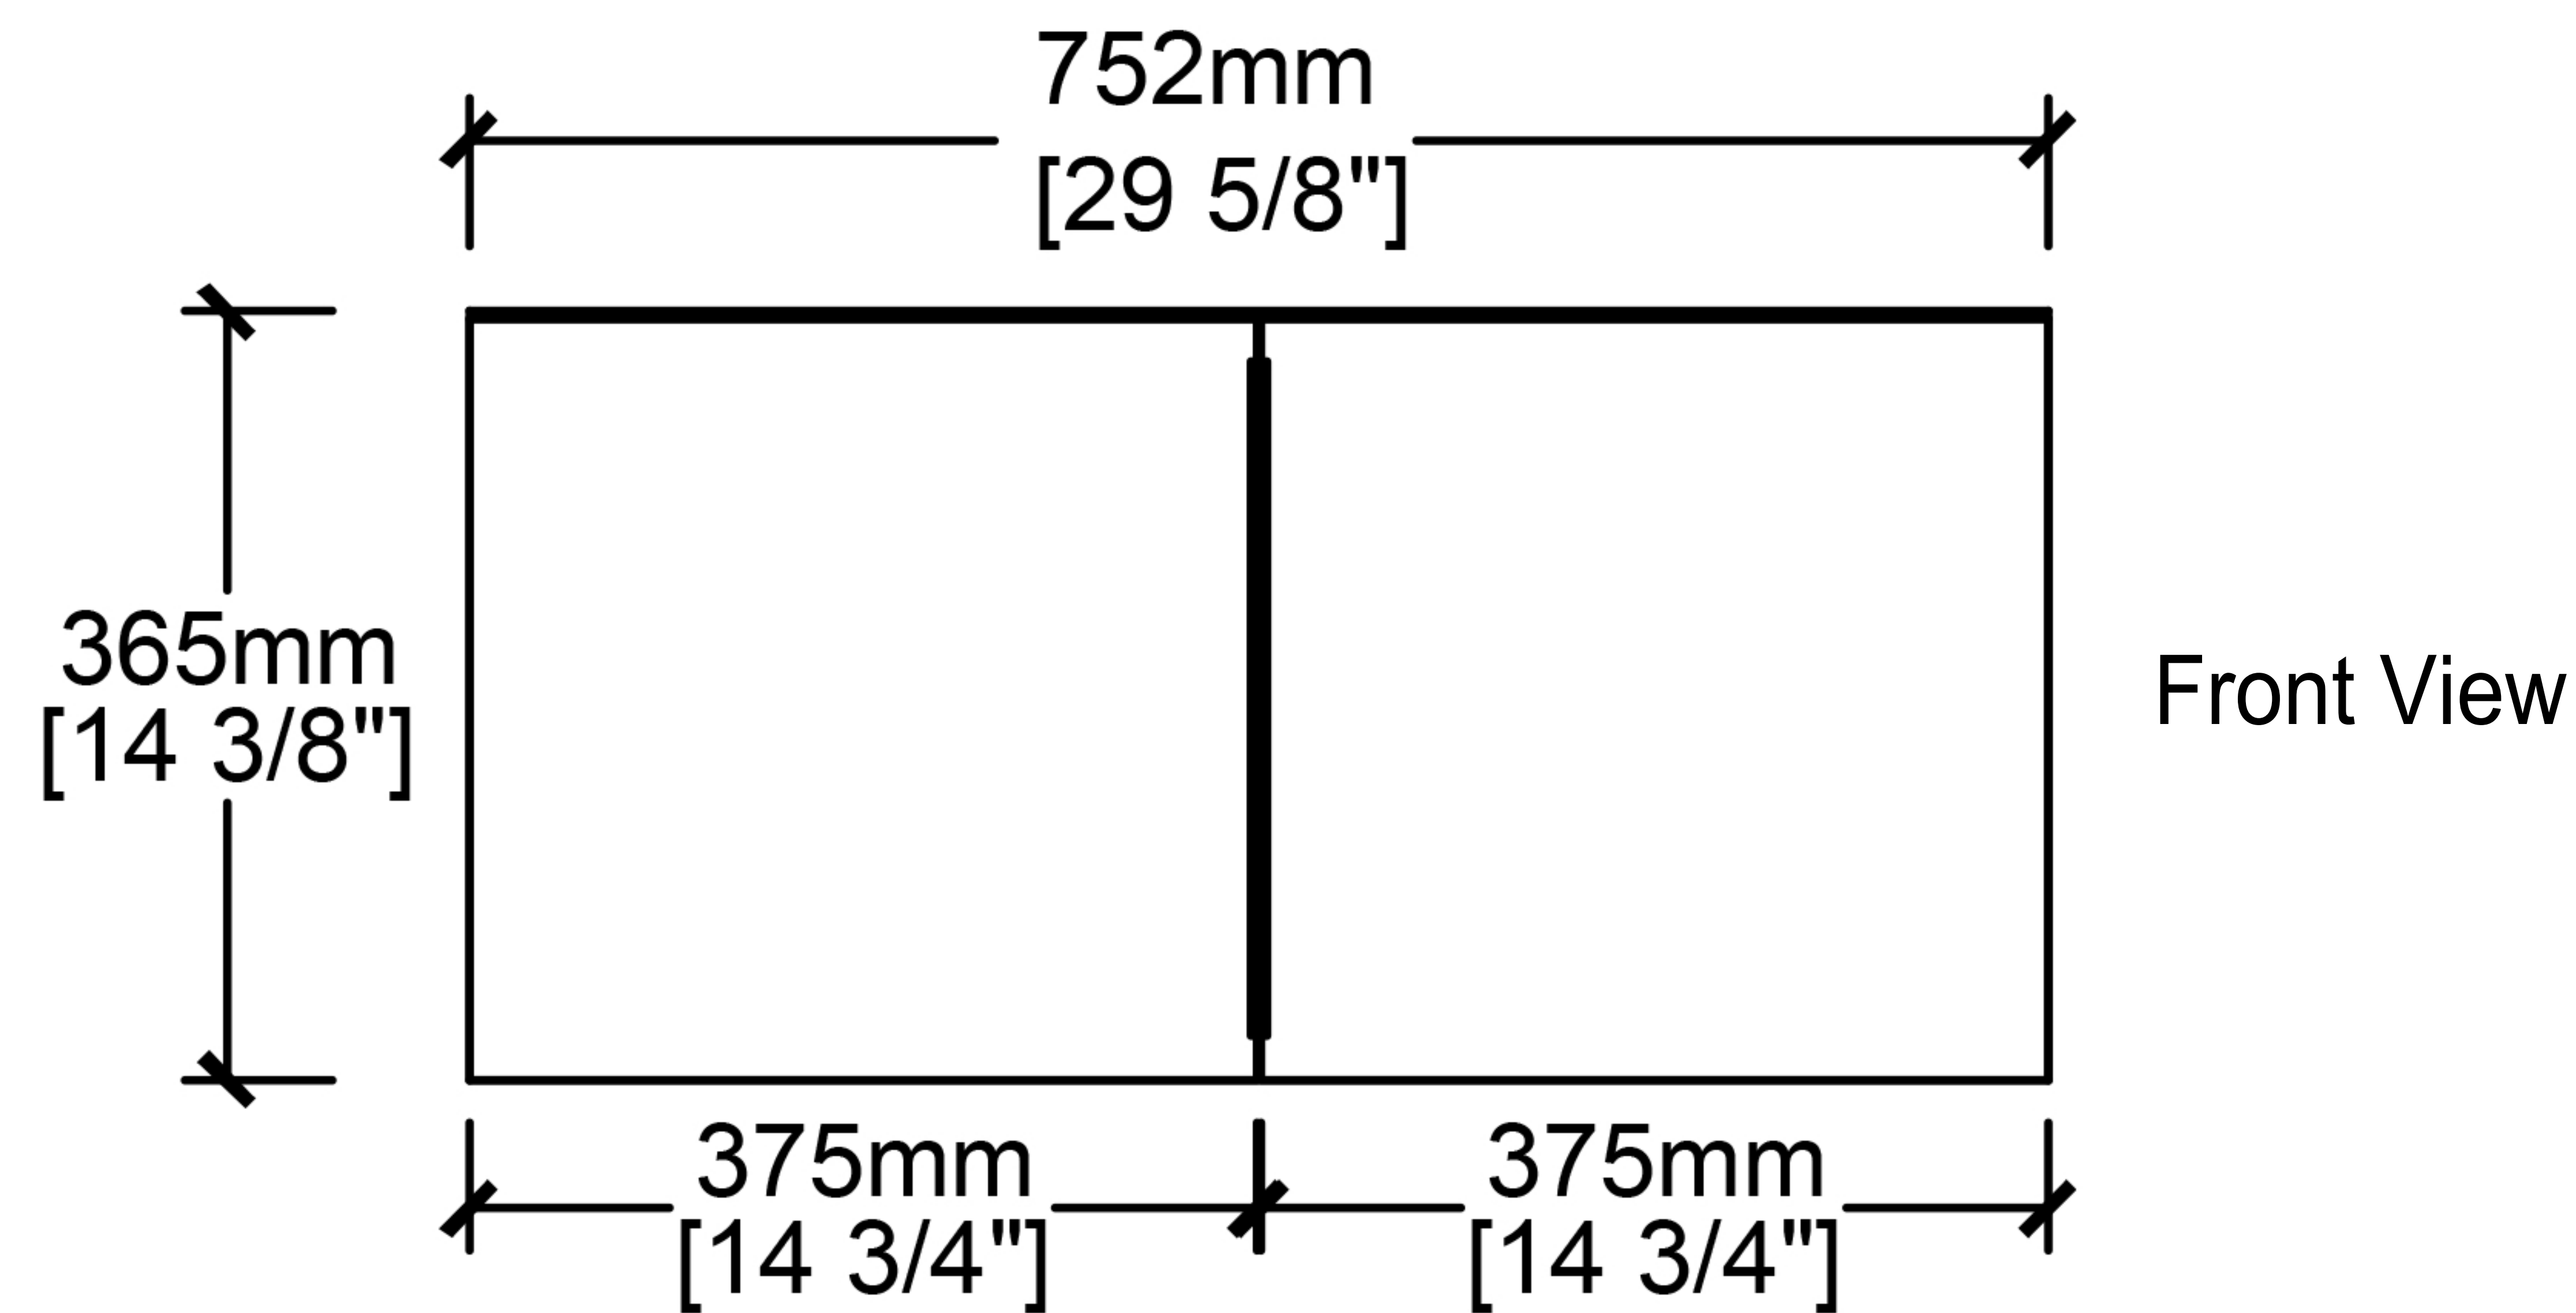

CB-MC-30-2056

Vanity Base

CB-MC-30-2056-R

Vanity Top