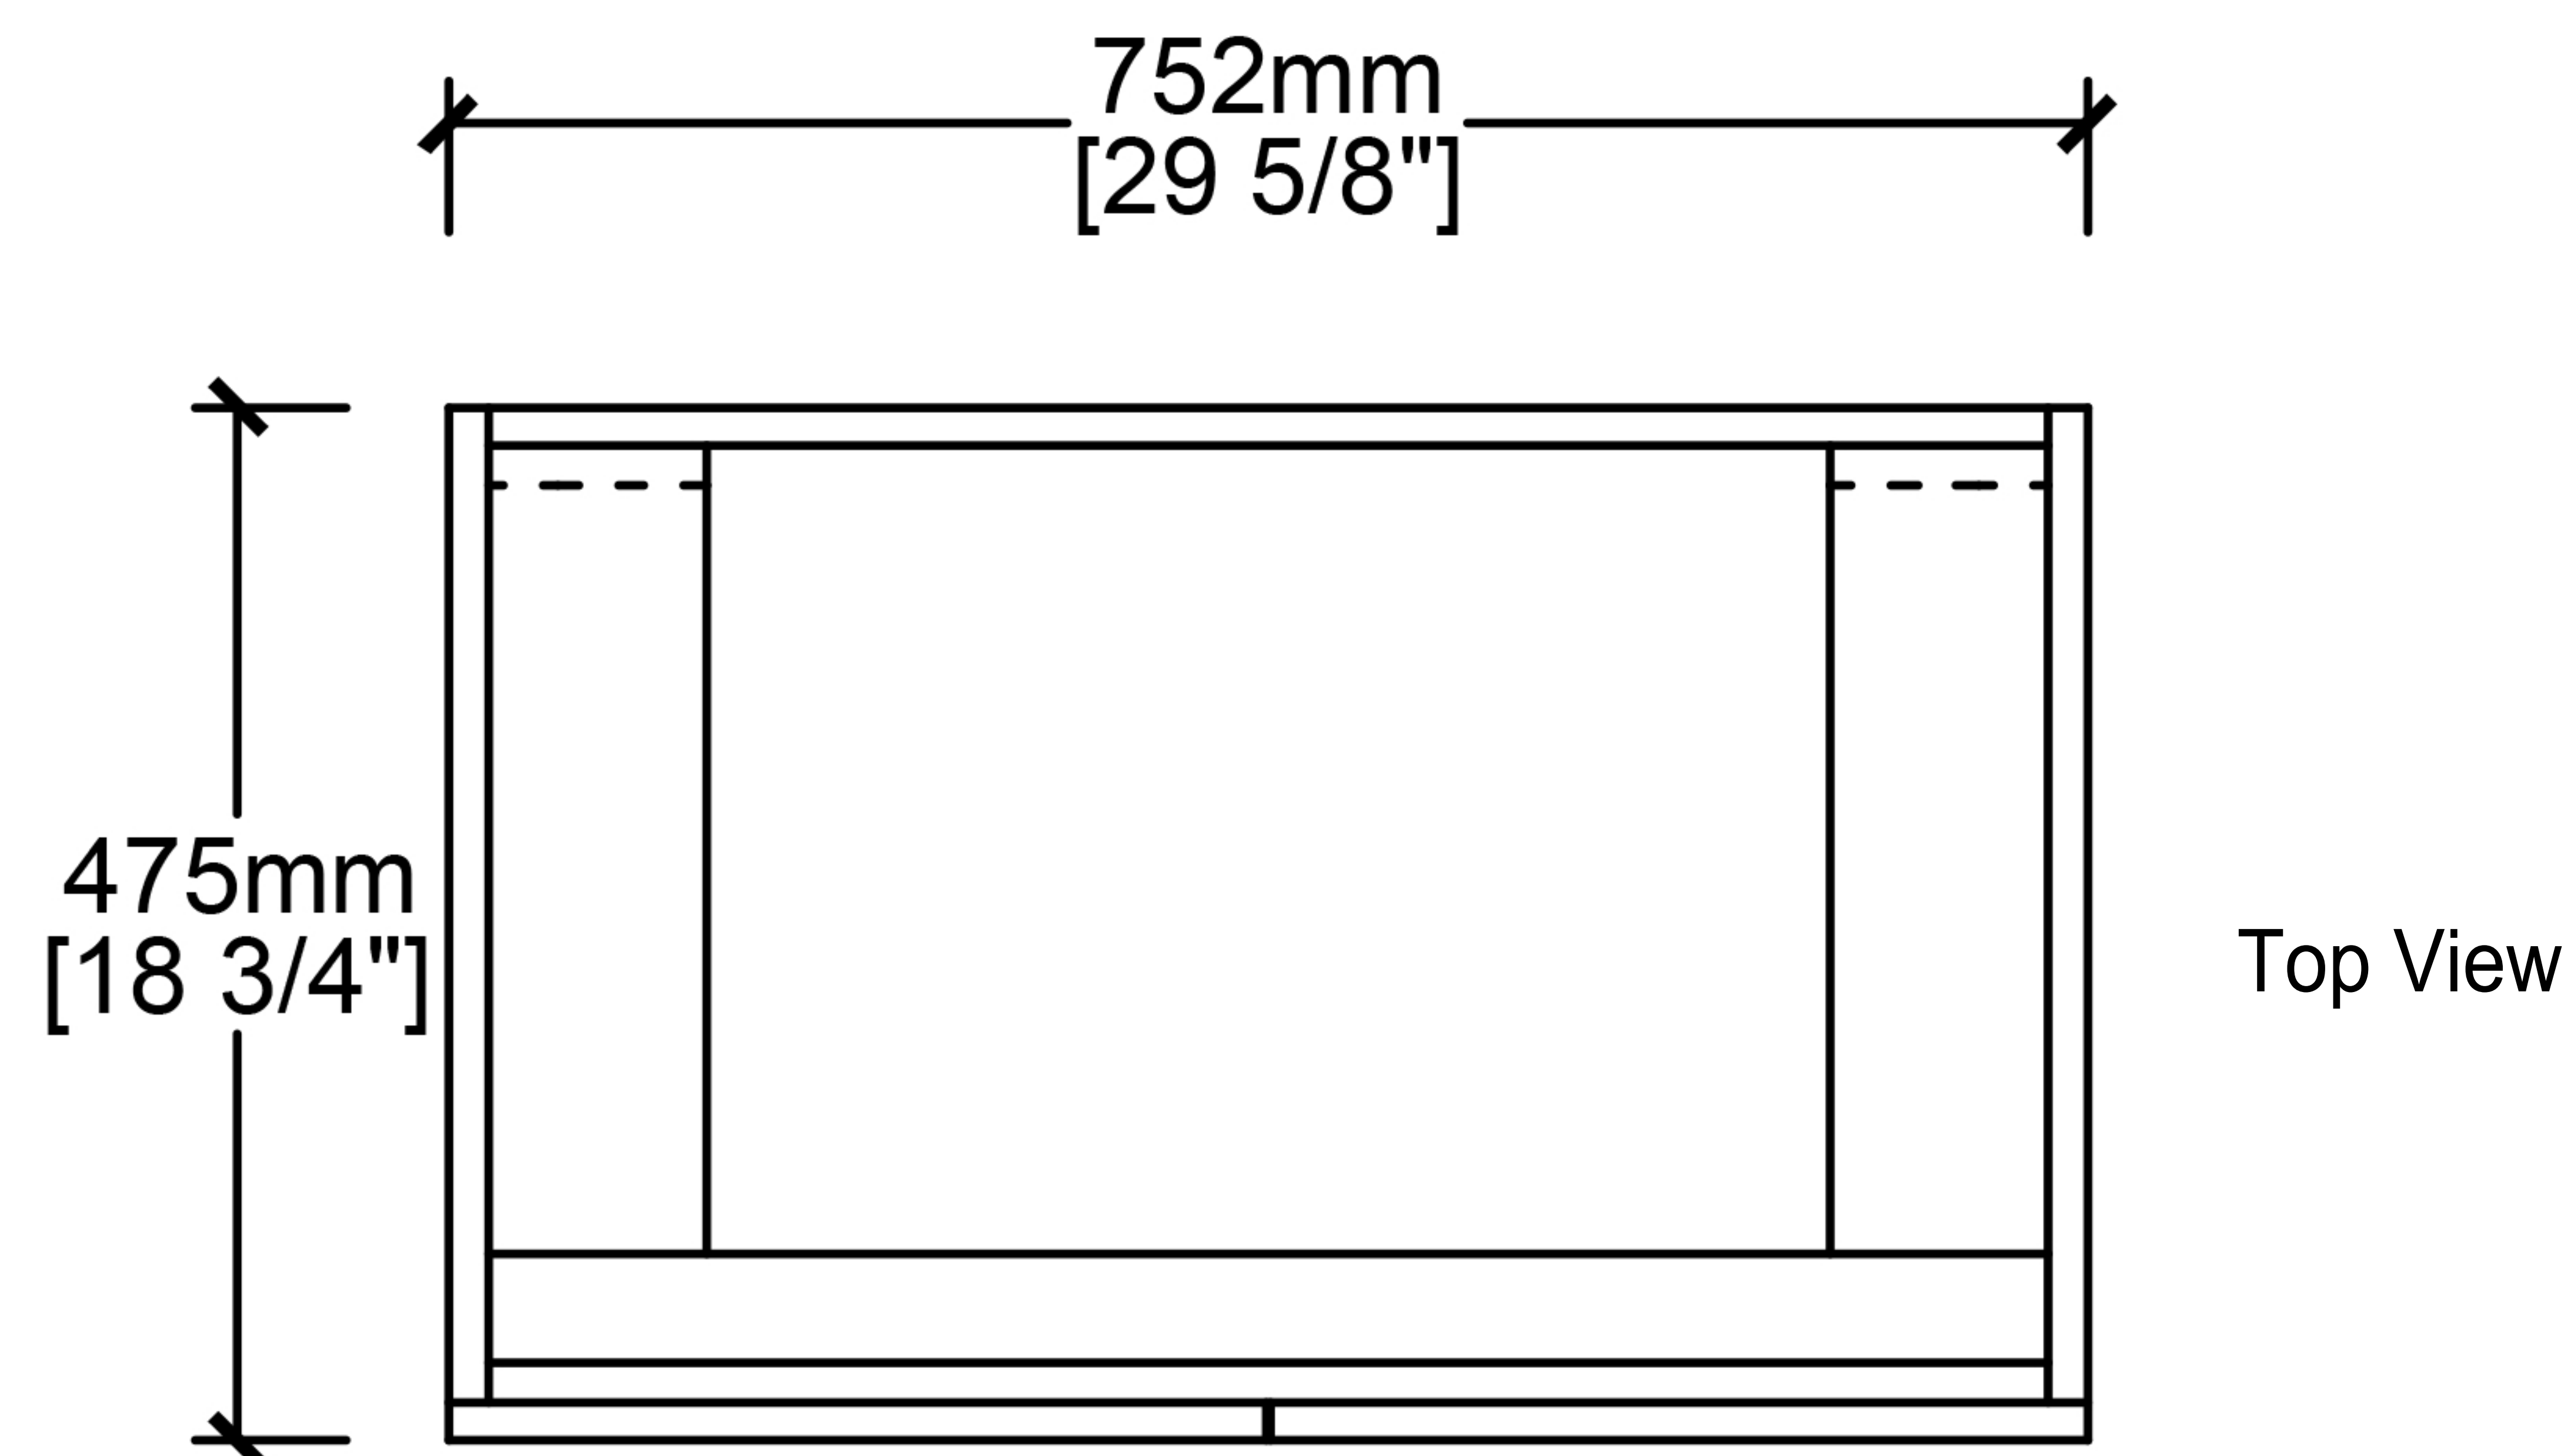

CB-MC-30-2056

Vanity Base

CB-MC-30-2056-R

Vanity Top