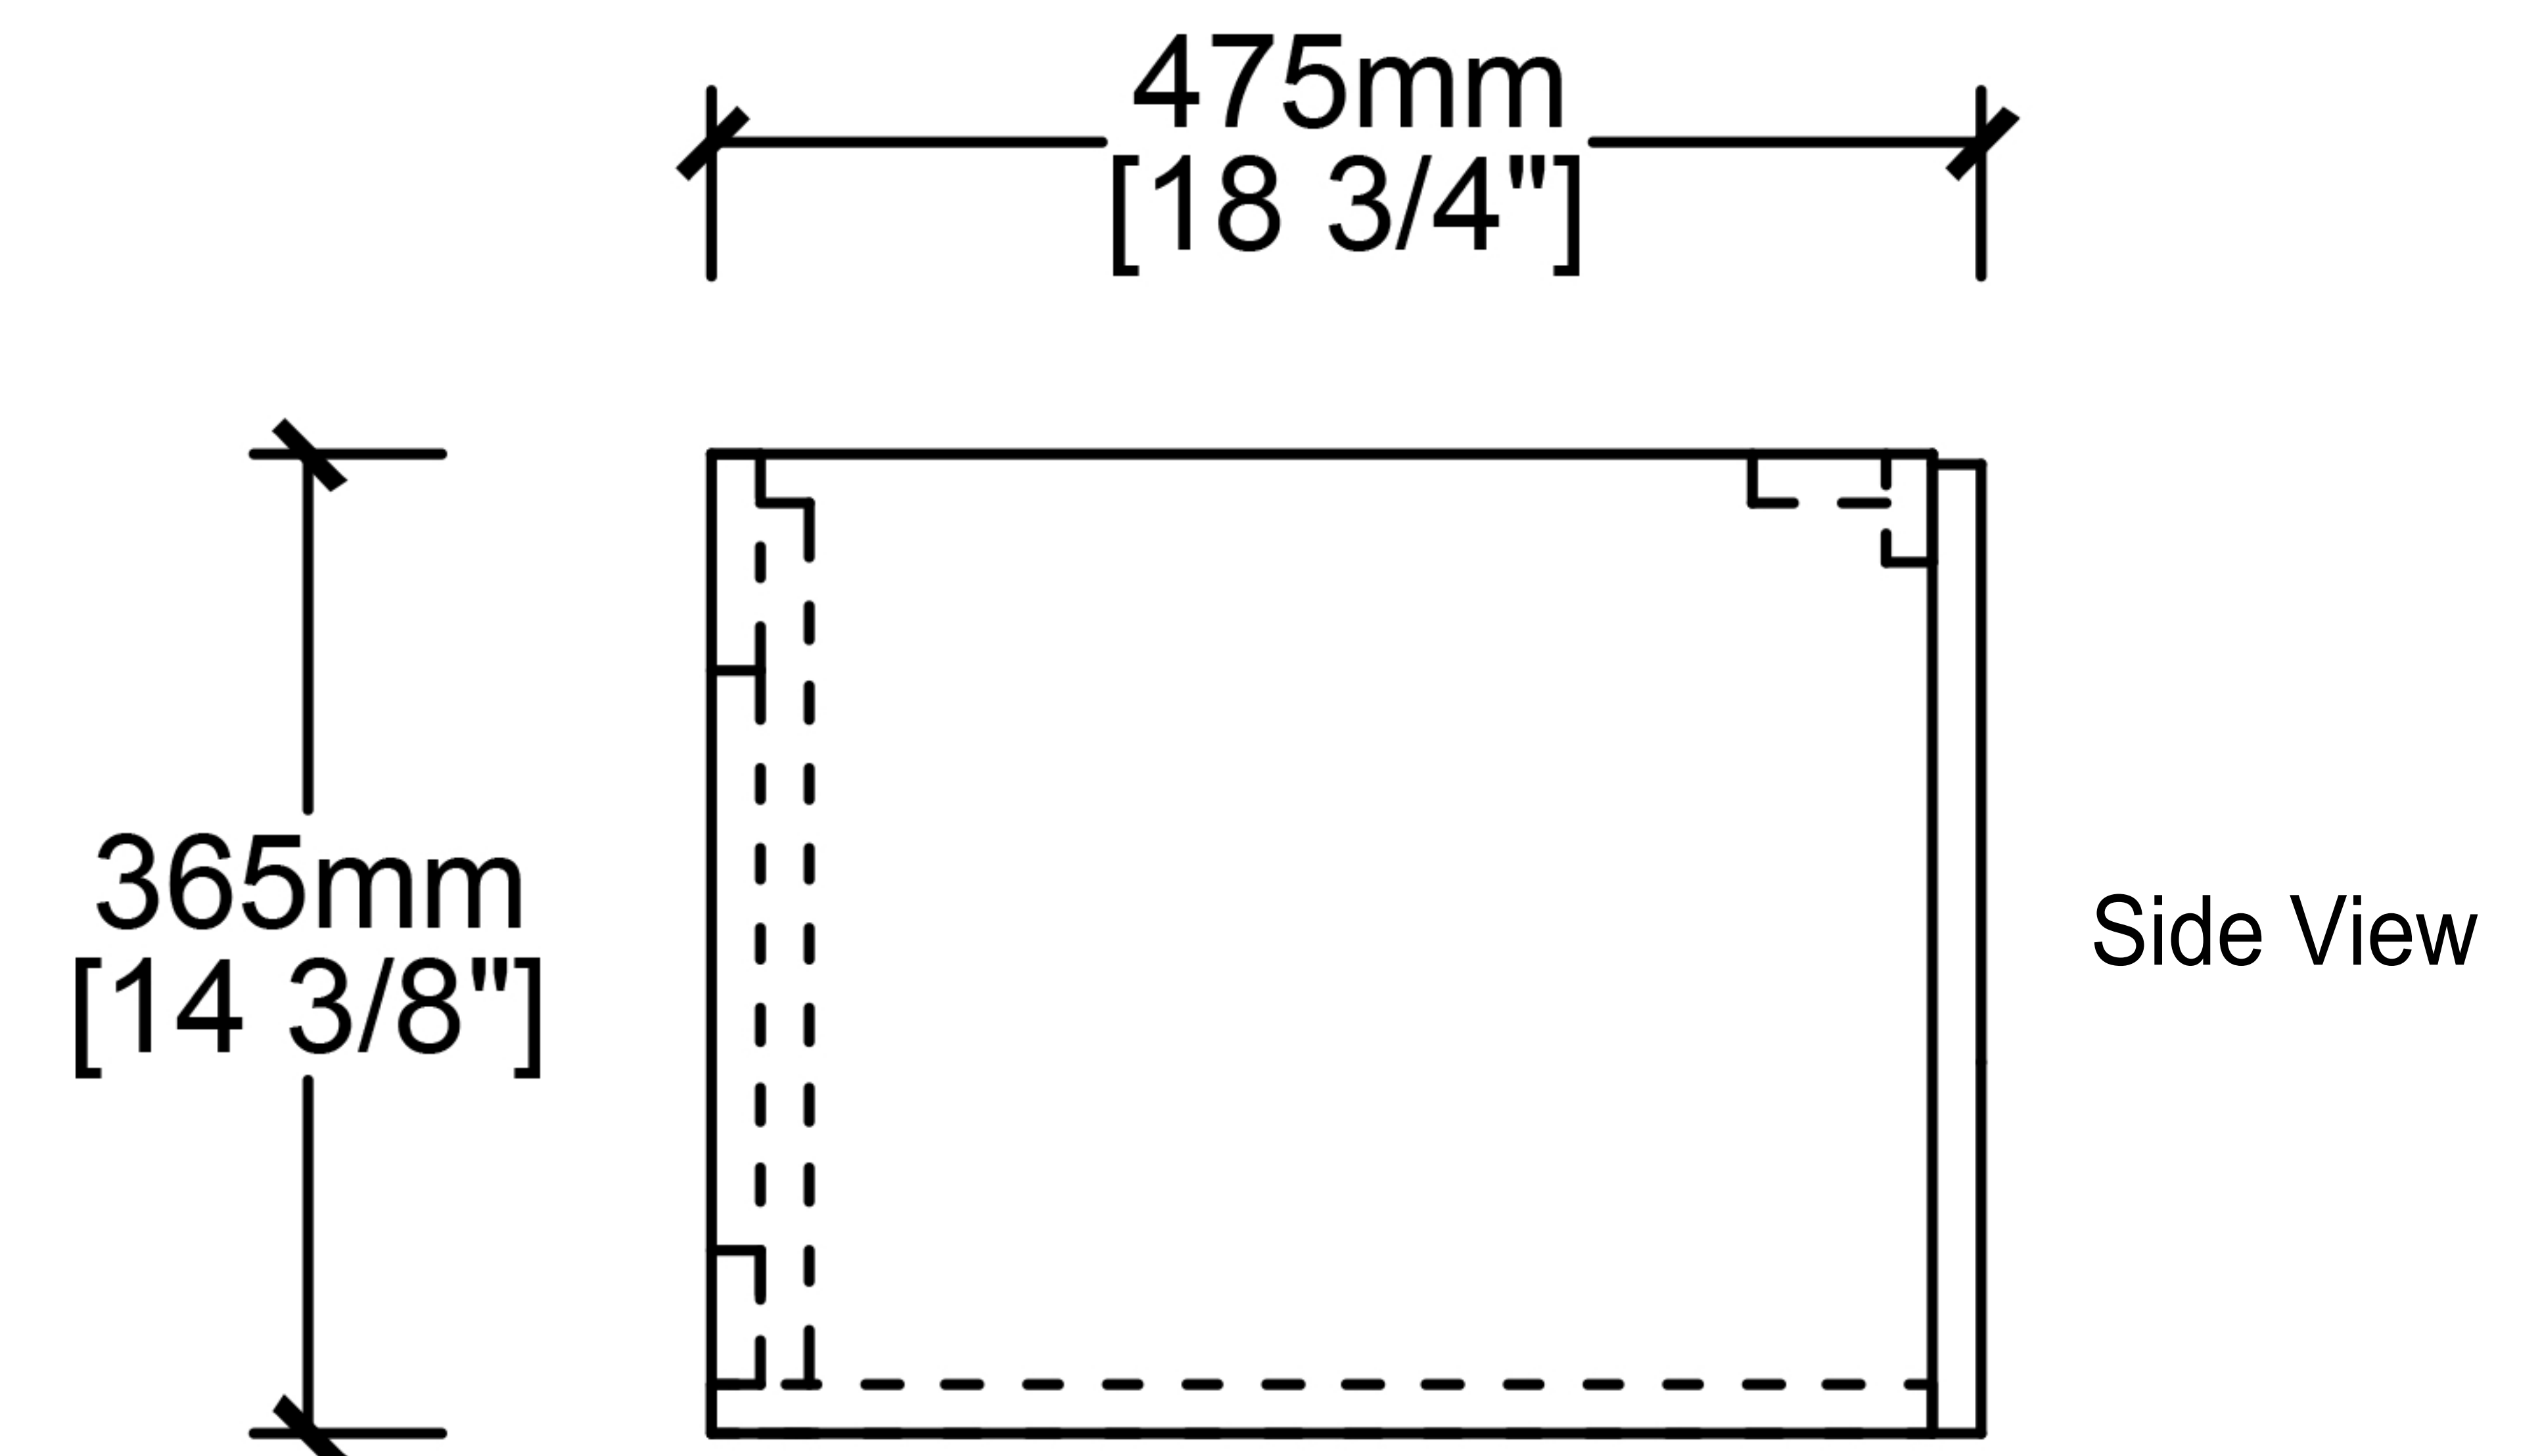

CB-MC-30-2056

Vanity Base

CB-MC-30-2056-R

Vanity Top