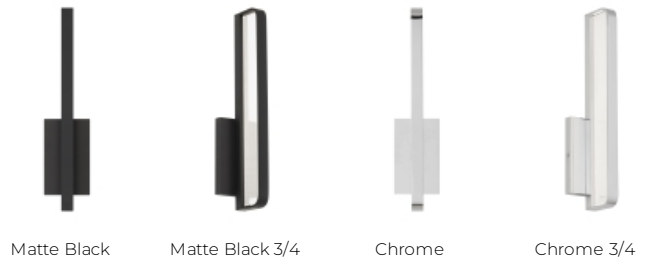

Natural Brass 3/4

To view all available finish options, please visit techlighting.com

ORDERING INFORMATION

700BCBND	LENGTH (A)	FINISH	LAMP
	13 13"	C CHROME	-LED930 INTEGRATED LED 90 CRI 3000K 120V
		Z DARK BRONZE	-LED930-277 INTEGRATED LED 90 CRI 3000K 277V
		B MATTE BLACK	
		W MATTE WHITE	
		NB NATURAL BRASS	

700BCBND _____

JOB NAME _____

NOTES _____