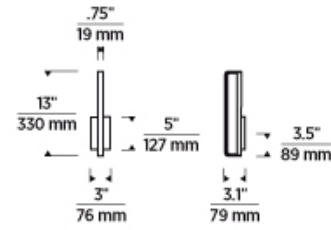

## ORDERING INFORMATION

700BCBND	LENGTH (A)	FINISH	LAMP
	13 13"	C CHROME	-LED930 INTEGRATED LED 90 CRI 3000K 120V
		Z DARK BRONZE	-LED930-277 INTEGRATED LED 90 CRI 3000K 277V
		B MATTE BLACK	
		W MATTE WHITE	
		NB NATURAL BRASS	

## SPECIFICATIONS

HARDWARE MATERIAL	Metal
SHADE MATERIAL	Acrylic
NET WEIGHT	2 lbs
HEIGHT	13in
WIDTH	3.1in
LENGTH	3in
WET LISTED	
DAMP LISTED	Yes
DRY LISTED	
GENERAL LISTING	ETL Listed
INCLUDES	