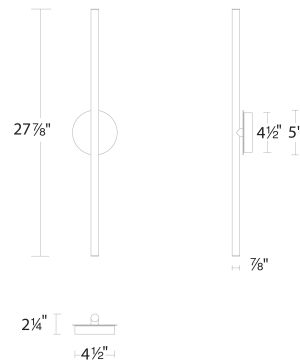

SPECIFICATIONS

Color Temp:	2700K,3000K,3500K,4000K
Input:	120-277V,50/60Hz
CRI	90
Dimming:	ELV: 100-5% , TRIAC: 100-5%
Rated Life:	50,000 Hours
Mounting:	Can be mounted on wall in all orientations
Standards:	ETL, cETL, Title 24 JA8 Compliant, ADA, Damp Location Listed
Construction	Aluminum hardware

FINISHES:

Aged Brass

Black

LINE DRAWING

WS-99527