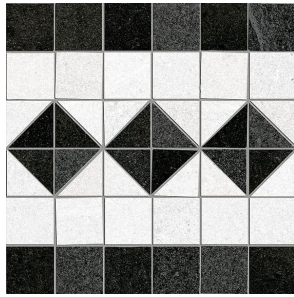

Bauhaus honors a design movement that continues to inspire today. The collection stresses the inherent beauty in geometry and simplicity, as well as the importance of quality materials. Subtle color gradations draw the eye and create a unique visual experience, whether on walls or on floors.

# BAUHAUS

*Glazed Porcelain*

White

Krix

Krix Corner

White

Silver

Gray

Arrow

Floral

Sizes							
	8" x 8" 7.87' x 7.87'	9" x 11" 9.17' x 10.55'					
Thickness	8mm	9mm					
Faces	10	10 (Floral)					
Finish	Matte	Matte					
Edge	Rectified	Pressed					
Grout Joint Recommendation	1/8"	1/8"					
Testing	Abrasion Resistance C1027	Breaking Strength C648	Chemical Resistance C650	Water Absorption C373	DCOF ANSI A1371	Scratch Hardness MOHS	Shade Variation Rating
	III	>350 lbf (8x8) >375 lbf (Hex)	Resistant	<0.50%	>0.55 (8x8) >0.60 (Hex)	6	V1 V2 (Solid Hex)