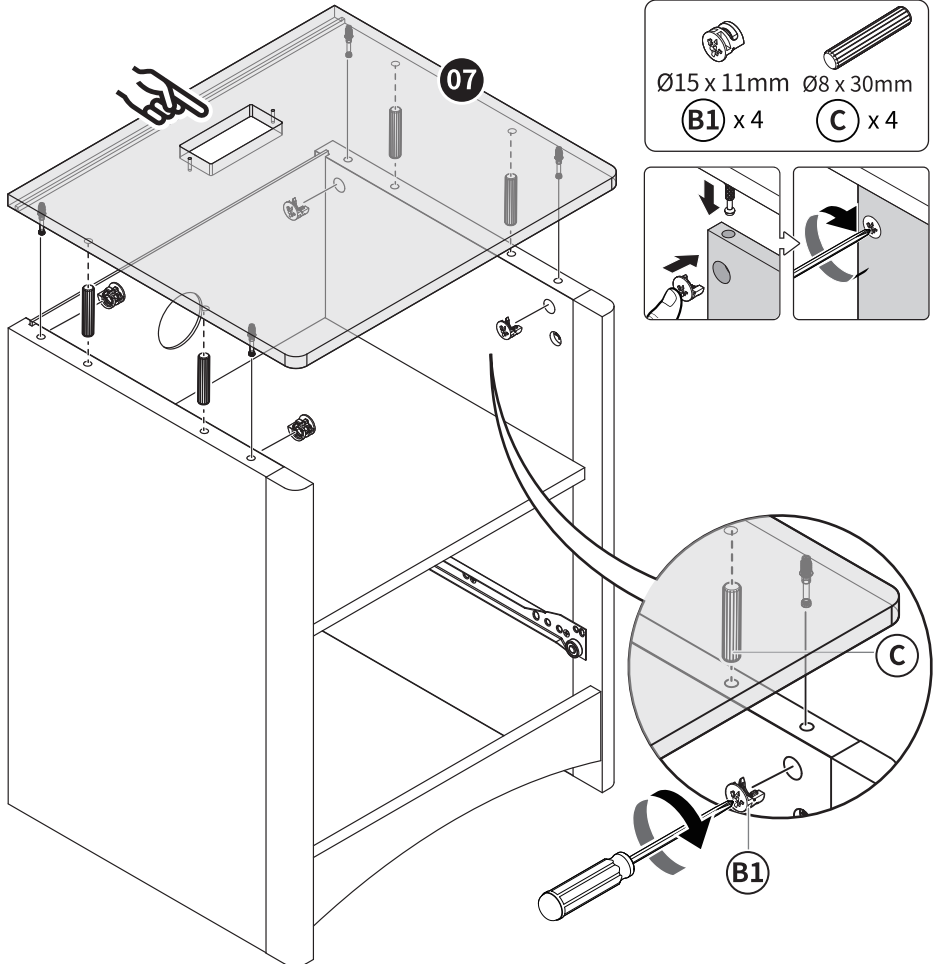

Installation & Assembly

Ø6 x 35mm

(A) x 21

Ø15 x 11mm

(B1) x 16

Ø15 x 9mm

(B2) x 5

Ø8 x 30mm

(H) x 1

(I) x 1

(J1) x 1

(J2) x 1

1

Note: Fully tighten screws to avoid loose drawer and ensure smooth movement.

Installation Guide

3

4

Ø15 x 11mm Ø8 x 30mm
ⓑ1 x 4 ⓐ x 2

5

6

7

8

9

Ø3.5 x 12mm
D x 2 H x 1

Ø15 x 9mm
(B2) x 5

17

Ø3.5 x 12mm
(D) x 2 **(I)** x 1