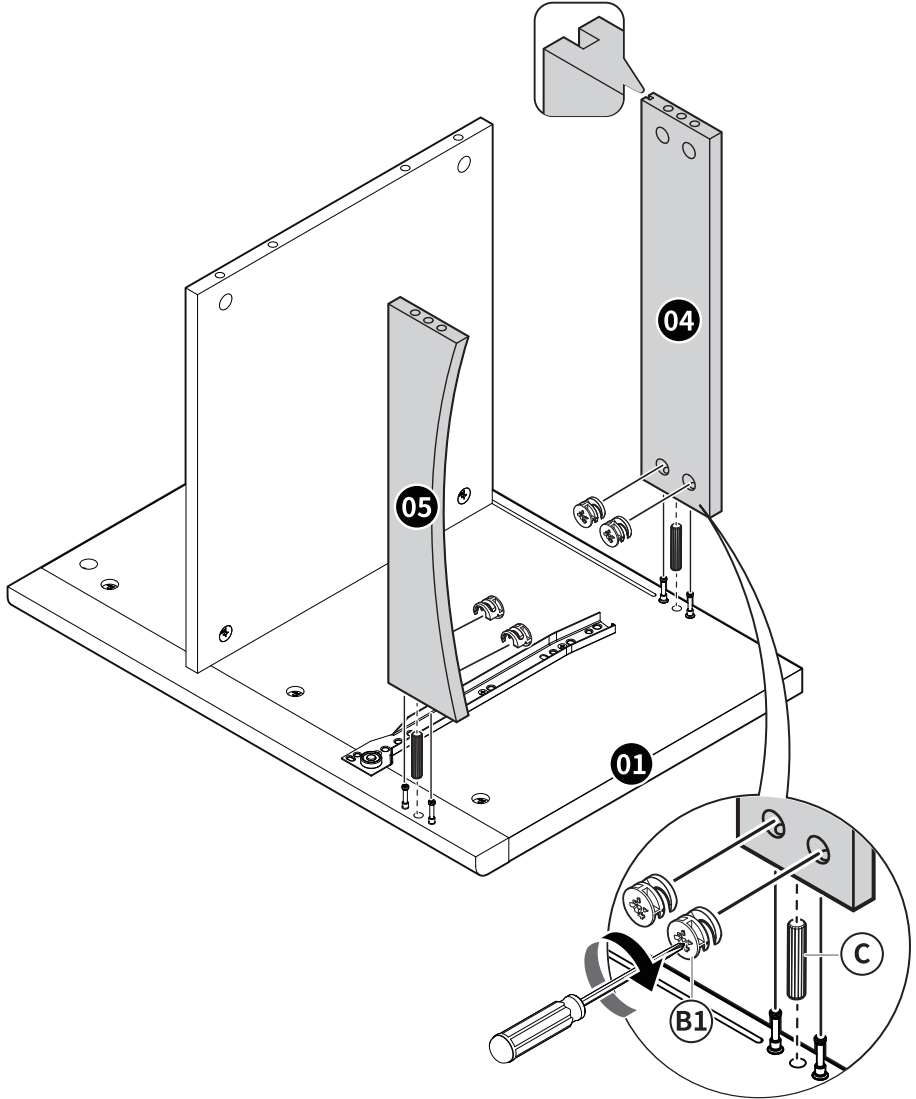

Installation & Assembly

Ø6 x 35mm

(A) x 21

Ø15 x 11mm

(B1) x 16

Ø15 x 9mm

(B2) x 5

Ø8 x 30mm

(H) x 1

(I) x 1

(J1) x 1

(J2) x 1

1

Note: Fully tighten screws to avoid loose drawer and ensure smooth movement.

Installation Guide

3

4

Ø15 x 11mm Ø8 x 30mm
ⓑ1 x 4 ⓐ x 2

5

6

7

8

9

Ø3.5 x 12mm
D x 2 H x 1

Ø15 x 9mm
(B2) x 5

17

Ø3.5 x 12mm
(D) x 2 **(I)** x 1