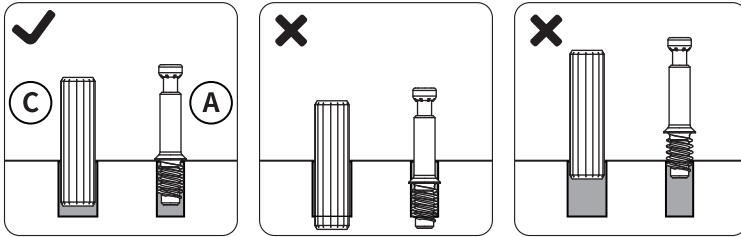

Installation & Assembly

Ø6 x 35mm

(A) x 21

Ø15 x 11mm

(B1) x 16

Ø15 x 9mm

(B2) x 5

Ø8 x 30mm

(H) x 1

(I) x 1

(J1) x 1

(J2) x 1

1

Note: Fully tighten screws to avoid loose drawer and ensure smooth movement.

Installation Guide

3

4

Ø15 x 11mm Ø8 x 30mm
ⓑ1 x 4 ⓐ x 2

5

6

7

8

9

Ø3.5 x 12mm
D x 2 H x 1

Ø15 x 9mm
(B2) x 5

17

Ø3.5 x 12mm
(D) x 2 **(I)** x 1