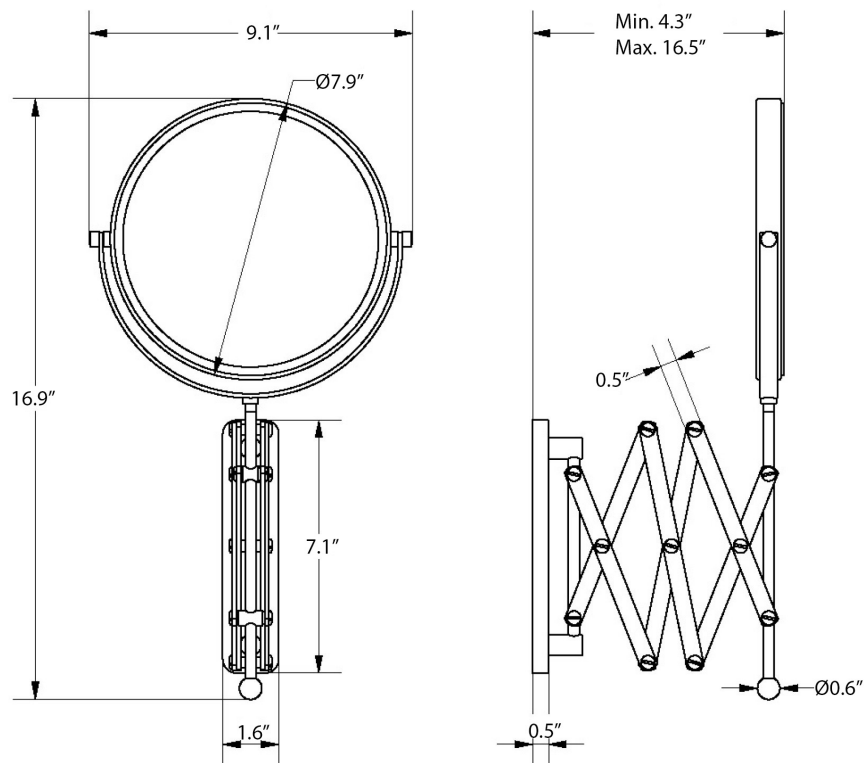

Mevedo 55855

Features

- Magnifying Makeup Mirror
- Polished Chrome Finish
- Solid Brass Base
- Magnification 3X, Double Sided with Plain and Magnifying Mirror
- Accordion, Extendable, Rotates in All Directions
- Free of Distortion
- Made in Italy

SKU# | Option:

- Mevedo 55855 | Polished Chrome

Finishes:

* WS Bath Collections reserves the right to revise dimensions or information on this sheet without notice

Collection Mevedo	Model Mevedo 55855	Dimensions Metric <i>1 inch = 2.54 cm</i> <i>1 inch = 25.4 mm</i>	 1051 Lea Drive - Collegeville, PA 19426 Tel. 215 513 9400 - Fax 610 831 0215 www.ws bathcollections.com - info@ws bathcollections.com
-----------------------------	--------------------------------	---	---

Product Specs Sheets

Collection
Mevedo

Model |
O gxgf q"77: 77

Dimensions Metric

1 inch = 2.54 cm
1 inch = 25.4 mm

WS[®]
BATH
COLLECTIONS

1051 Lea Drive - Collegeville, PA 19426
Tel. 215 513 9400 - Fax 610 831 0215
www.ws bathcollections.com - info@ws bathcollections.com