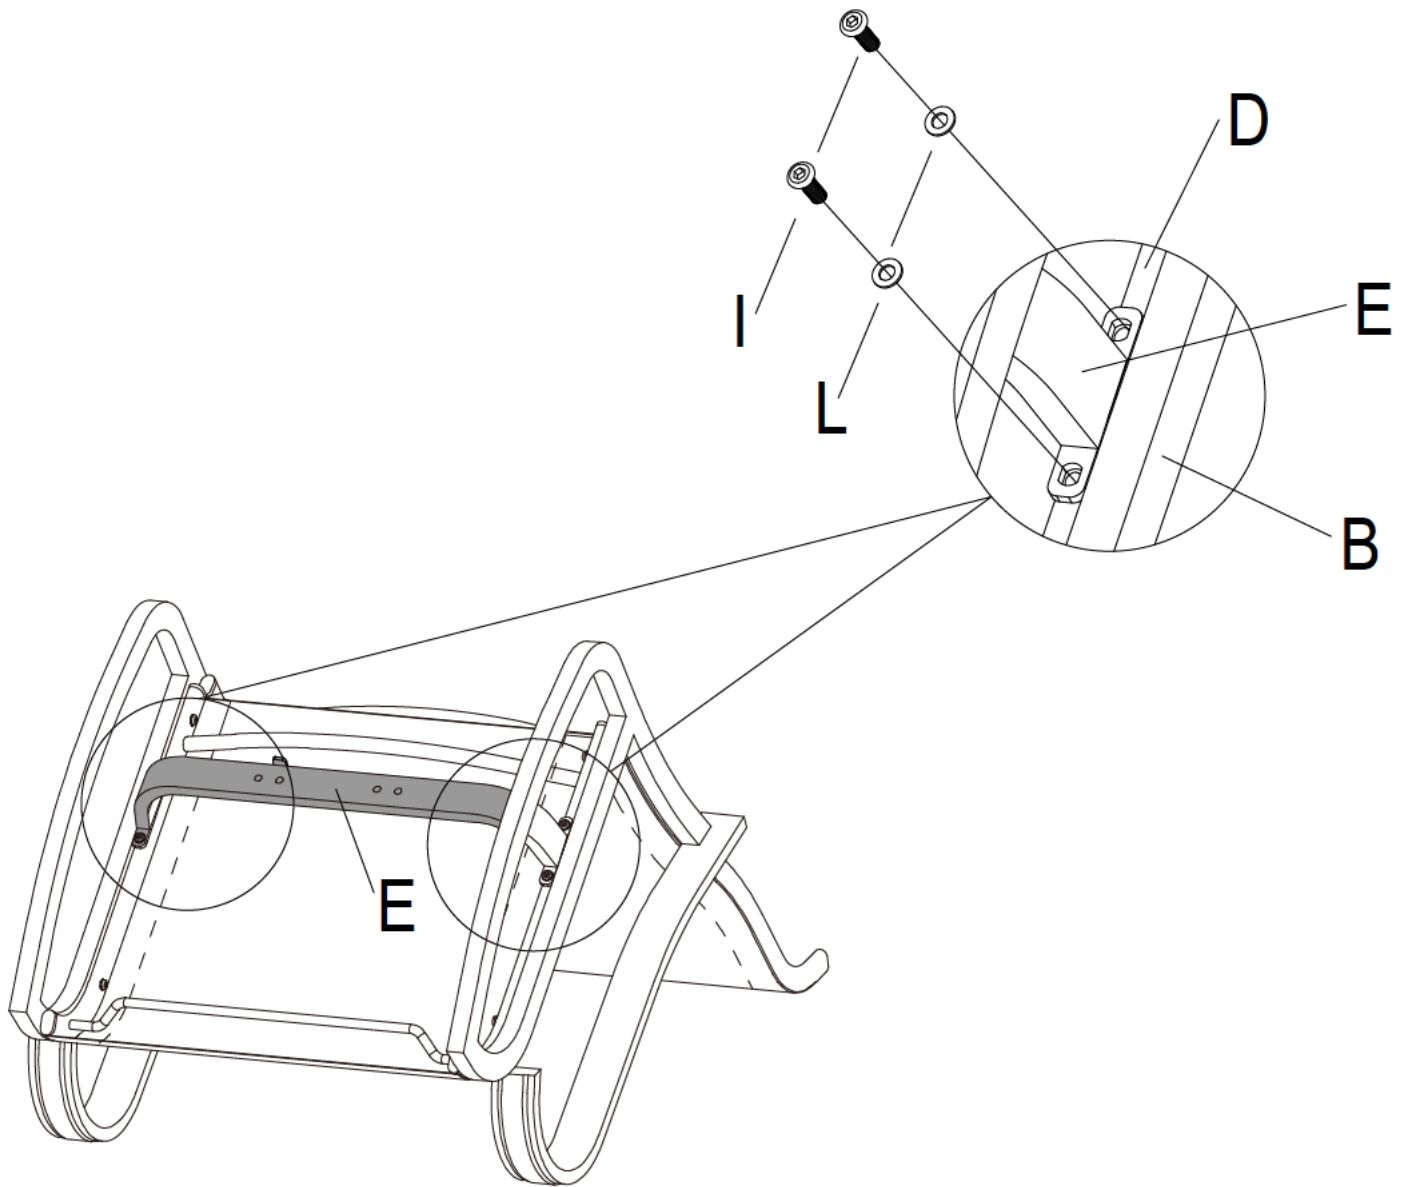

STEP 2

(E) 1 pc	(I) M6x15 4 pcs	(L) M6 4 pcs