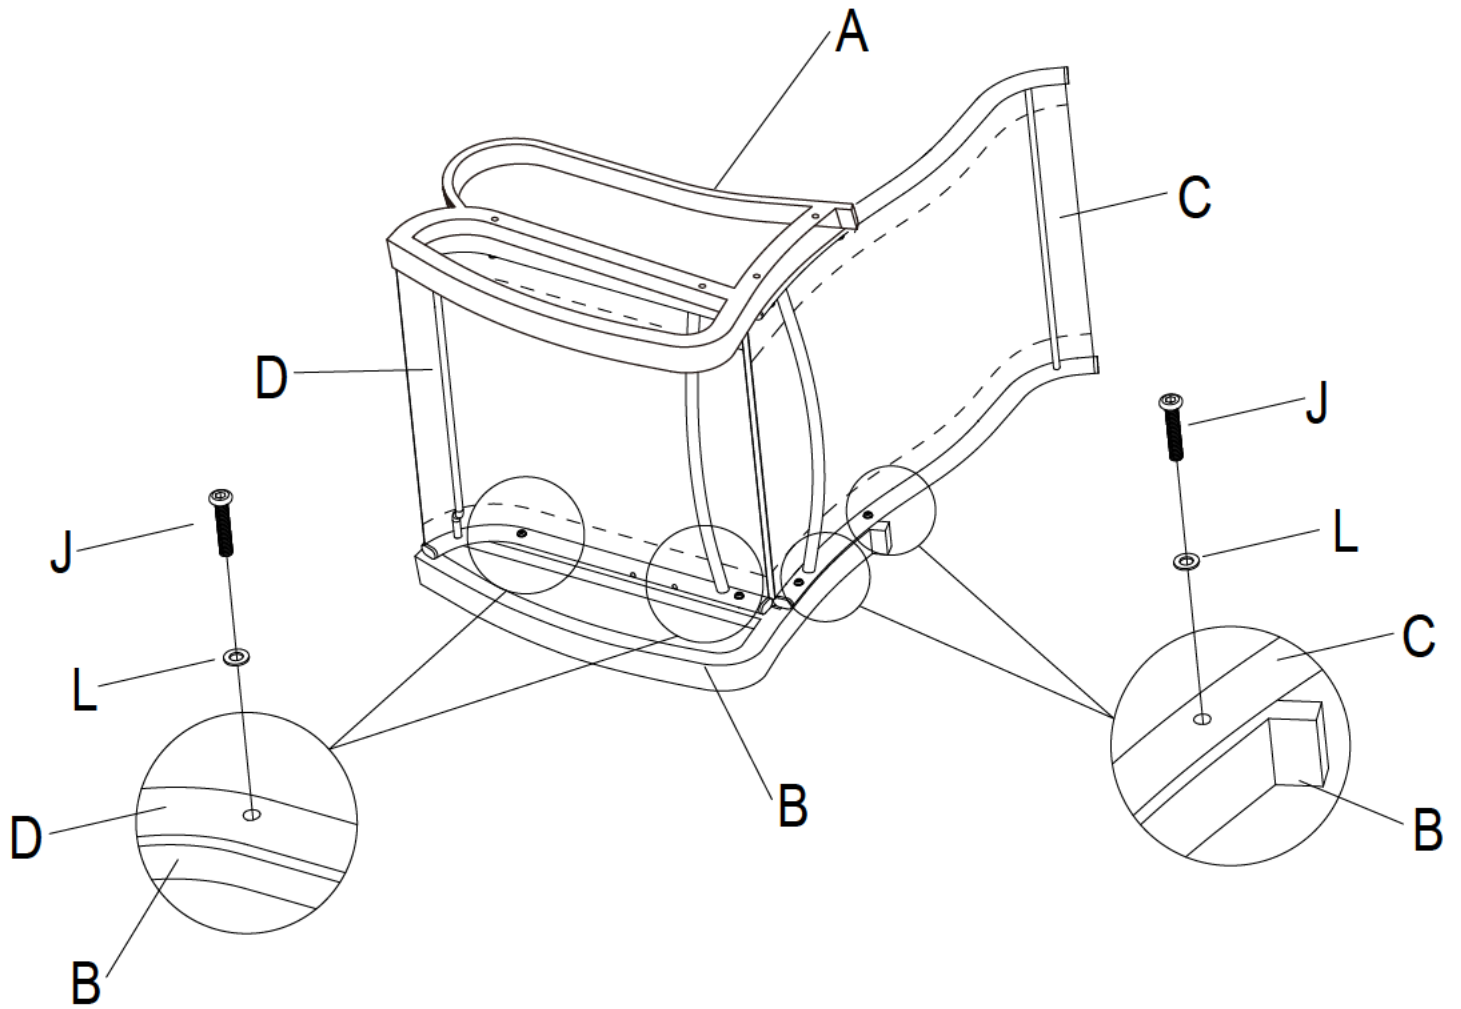

STEP 1

(A) 1 pc	(B) 1 pc	(C) 1 pc
(D) 1 pc	(J) M6x30 8 pcs	(L) M6 8 pcs