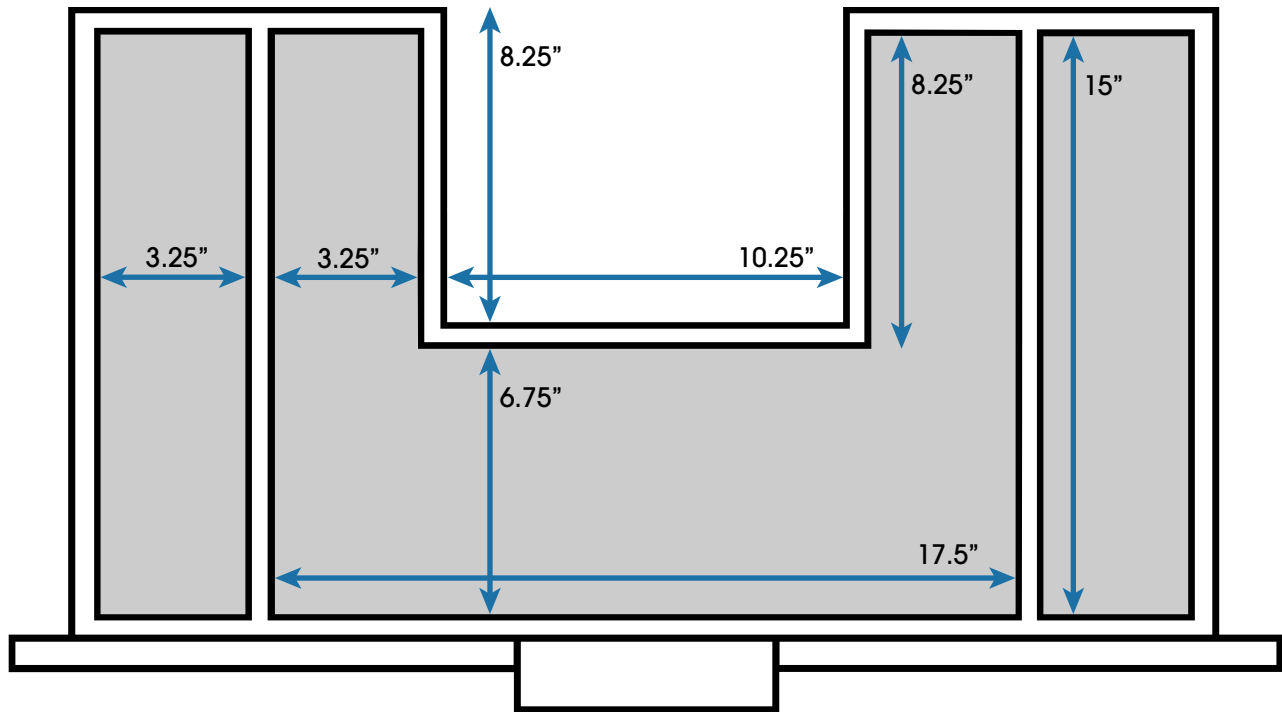

# ***30-inch Bath Vanity*** **(Bottom Drawer – Top View)**

Drawer Depth: 7.25"

**All measurements are approximate and rounded to the nearest quarter inch  
Please allow for a slight margin of error**