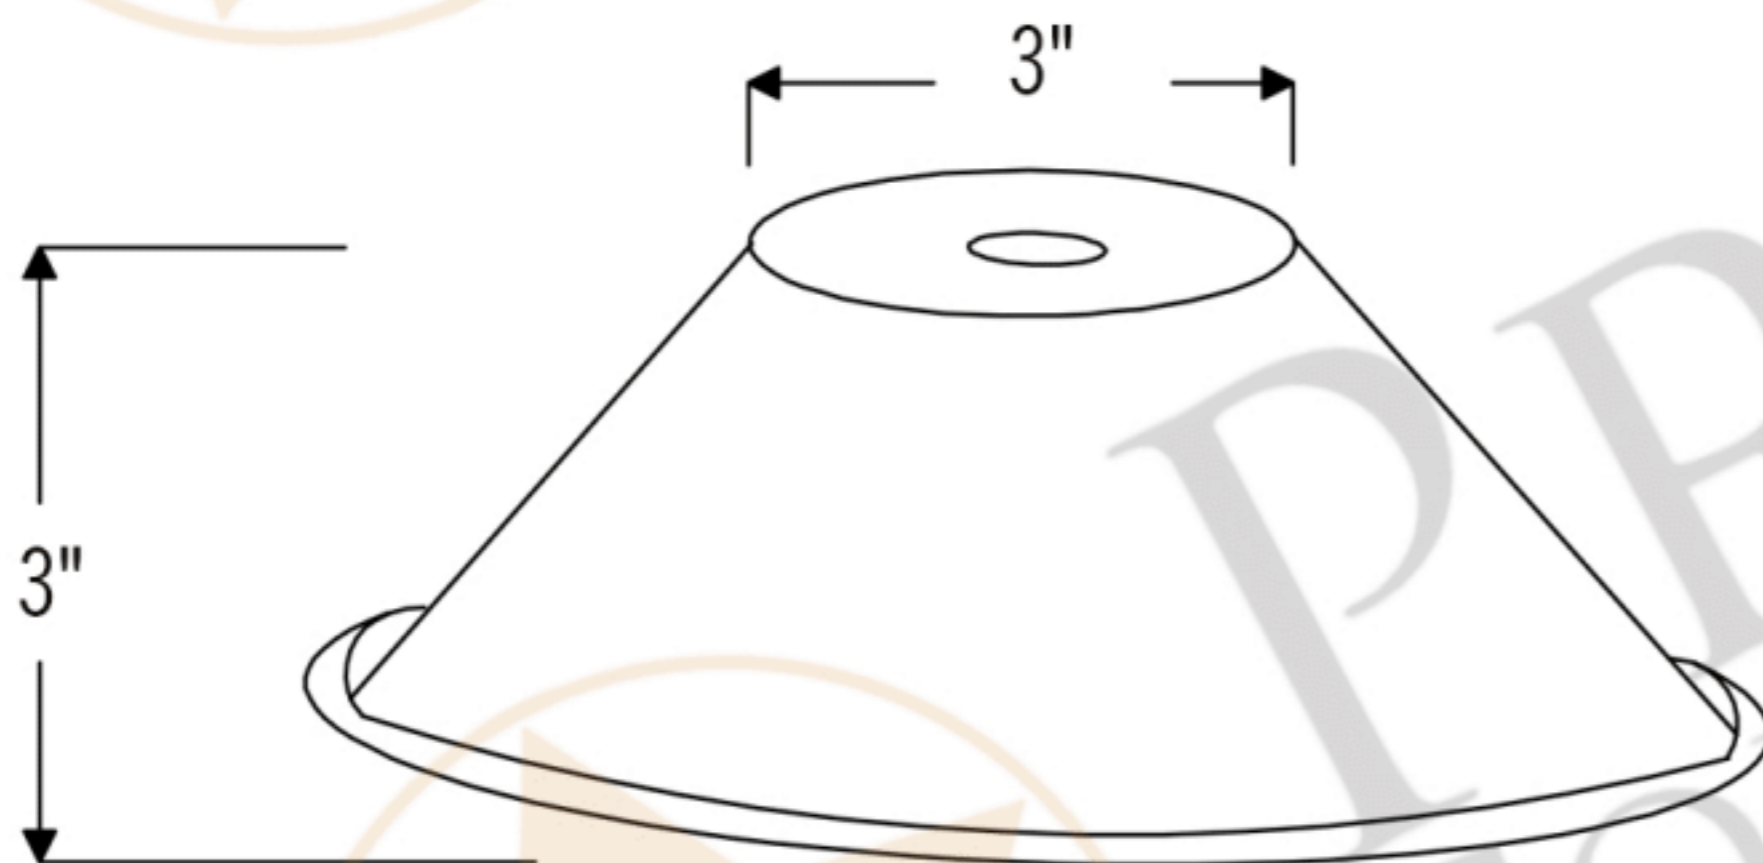

## MODEL NUMBER: SH-L500DB

- \* Description: Hand Hammered Copper 9" Cone Pendant Light Shade
- \* Copper Shade Only
- \* Canopy Kit NOT Included
- \* Pendant Type: Down Lighting
- \* Outer Dimension: 9" x 3"
- \* Socket Hole Dimension: 1.25"
- \* Finish: Oil Rubbed Bronze
- \* Rim: Copper Wrapped Wire
- \* Material Gauge: 18