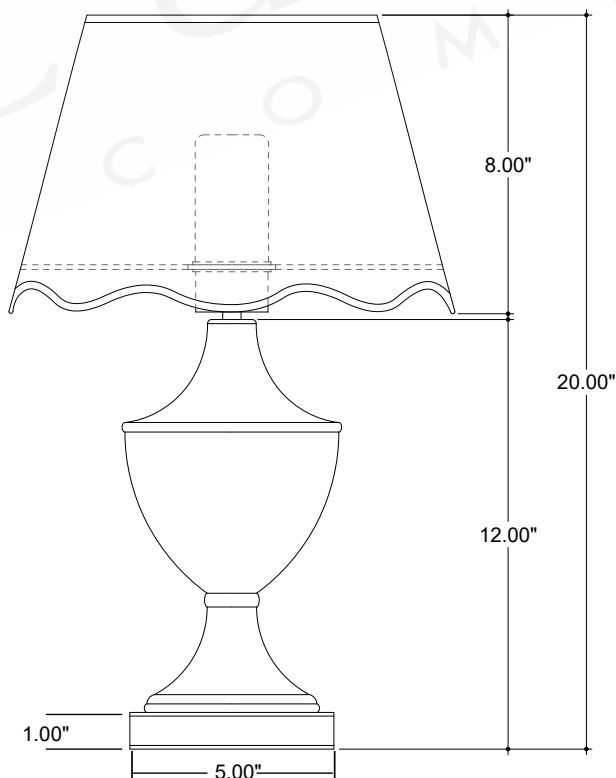

ITEM: 6700-0016

Overall Dimensions

Height: 20"
Width: 10.875"
Depth: 8.75"

TOP VIEW

FRONT VIEW

SIDE VIEW