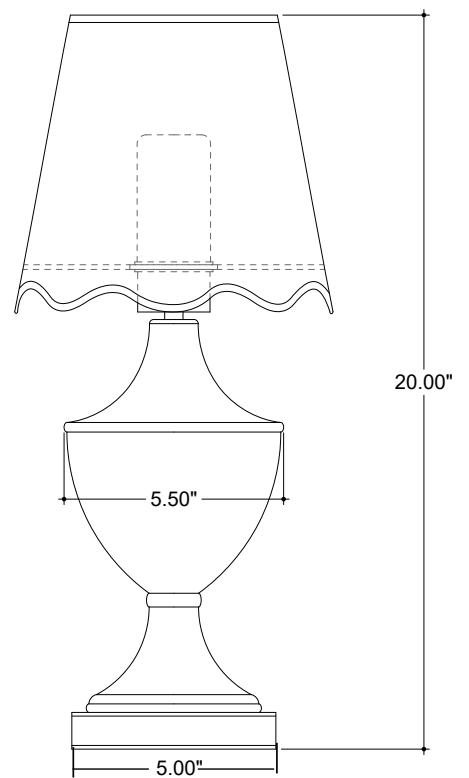

ITEM: 6700-0016

Overall Dimensions

Height: 20"
Width: 10.875"
Depth: 8.75"

TOP VIEW

FRONT VIEW

SIDE VIEW