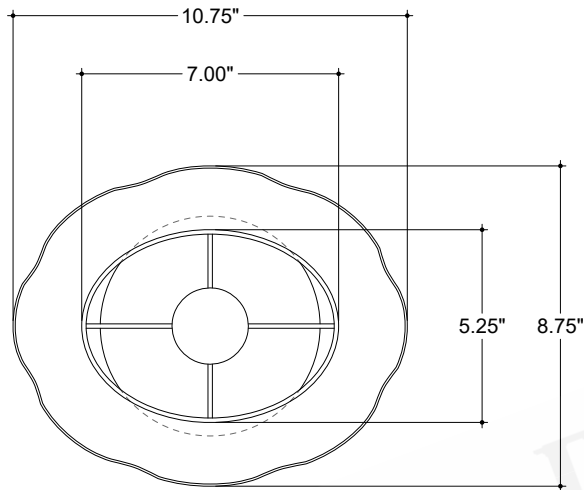

ITEM: 6700-0016

Overall Dimensions

Height: 20"
Width: 10.875"
Depth: 8.75"

TOP VIEW

FRONT VIEW

SIDE VIEW