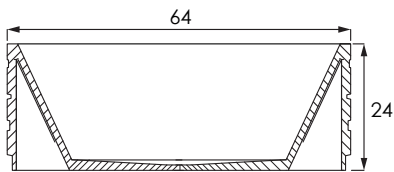

MANHATTAN 6436

SIZE

64.36.24

WATER CAPACITY

105 Gallons

WEIGHT

900 Pounds

INSTALLATION

Freestanding

MATERIAL

HydroLuxe SS™

MODEL	DESCRIPTION
MAN6436HTO	Tub Only
MAN6436HTA	Thermal Air (remote blower required)
HYDROLUXE SS™ COLORS	
Standard	Almond | White | Biscuit
Premium Colors	Black | Carmine Red | Concrete Grey Distant Blue | Grey Beige Moss Green | Orange Brown Pastel Violet Purple Violet | Red Orange | Sapphire Blue | Signal Orange | Stone Grey Tarpaulin Grey | Terra Brown
DUAL COLOR OPTION DUAL.COL.XXX-XXX	
Group 1 - White with any color added	
Group 2 - two different colors	
FINISH	
Matte Finish	METRO.MAT
Polished Finish	METRO.POL
Matte Gloss Combination	METRO.TWOTONE
SURFACES (OUTSIDE ONLY) Metallic: Polished Nickel (PN)	

MODEL	DESCRIPTION
COLD PLUNGE | order form	CLD.PL
HYDRO FUSION | order form	29.107
HYDRO INDULGE | order form	HYD.IND
HYDRO OZONE	INCLUDED WITH THERMAL AIR
ISLAND TUB DRAIN	ITD.XXX
	ABS, PVC | ITD.ABS | ITD.PVC CAST IRON | ITD.CST
REMOTE CONTROL	INCLUDED WITH THERMAL AIR
WASTE & OVERFLOW	Linear Integral W/O | LWO-XXX WHI, BIS, PC, PB, PN, BC, BB, BN, SC, SB, SN, ORB, PE, MB Gold Finish Upgrade (PG, BG)
EXPORT CRATE	FRT.EXPCRT