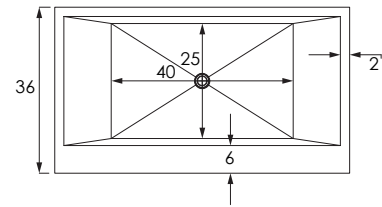

MANHATTAN 6436

SIZE

64.36.24

WATER CAPACITY

105 Gallons

WEIGHT

900 Pounds

INSTALLATION

Freestanding

MATERIAL

HydroLuxe SS™

MODEL	DESCRIPTION
MAN6436HTO	Tub Only
MAN6436HTA	Thermal Air (remote blower required)
HYDROLUXE SS™ COLORS	
Standard	Almond | White | Biscuit
Premium Colors	Black | Carmine Red | Concrete Grey Distant Blue | Grey Beige Moss Green | Orange Brown Pastel Violet Purple Violet | Red Orange | Sapphire Blue | Signal Orange | Stone Grey Tarpaulin Grey | Terra Brown
DUAL COLOR OPTION DUAL.COL.XXX-XXX	
Group 1 - White with any color added	
Group 2 - two different colors	
FINISH	
Matte Finish	METRO.MAT
Polished Finish	METRO.POL
Matte Gloss Combination	METRO.TWOTONE
SURFACES (OUTSIDE ONLY) Metallic: Polished Nickel (PN)	

MODEL	DESCRIPTION
COLD PLUNGE | order form	CLD.PL
HYDRO FUSION | order form	29.107
HYDRO INDULGE | order form	HYD.IND
HYDRO OZONE	INCLUDED WITH THERMAL AIR
ISLAND TUB DRAIN	ITD.XXX
	ABS, PVC | ITD.ABS | ITD.PVC CAST IRON | ITD.CST
REMOTE CONTROL	INCLUDED WITH THERMAL AIR
WASTE & OVERFLOW	Linear Integral W/O | LWO-XXX WHI, BIS, PC, PB, PN, BC, BB, BN, SC, SB, SN, ORB, PE, MB Gold Finish Upgrade (PG, BG)
EXPORT CRATE	FRT.EXPCRT