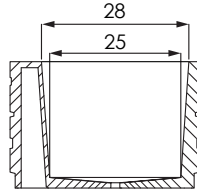

MANHATTAN 6436

SIZE

64.36.24

WATER CAPACITY

105 Gallons

WEIGHT

900 Pounds

INSTALLATION

Freestanding

MATERIAL

HydroLuxe SS™

MODEL	DESCRIPTION
MAN6436HTO	Tub Only
MAN6436HTA	Thermal Air (remote blower required)
HYDROLUXE SS™ COLORS	
Standard	Almond | White | Biscuit
Premium Colors	Black | Carmine Red | Concrete Grey Distant Blue | Grey Beige Moss Green | Orange Brown Pastel Violet Purple Violet | Red Orange | Sapphire Blue | Signal Orange | Stone Grey Tarpaulin Grey | Terra Brown
DUAL COLOR OPTION DUAL.COL.XXX-XXX	
Group 1 - White with any color added	
Group 2 - two different colors	
FINISH	
Matte Finish	METRO.MAT
Polished Finish	METRO.POL
Matte Gloss Combination	METRO.TWOTONE
SURFACES (OUTSIDE ONLY) Metallic: Polished Nickel (PN)	

MODEL	DESCRIPTION
COLD PLUNGE | order form	CLD.PL
HYDRO FUSION | order form	29.107
HYDRO INDULGE | order form	HYD.IND
HYDRO OZONE	INCLUDED WITH THERMAL AIR
ISLAND TUB DRAIN	ITD.XXX
	ABS, PVC | ITD.ABS | ITD.PVC CAST IRON | ITD.CST
REMOTE CONTROL	INCLUDED WITH THERMAL AIR
WASTE & OVERFLOW	Linear Integral W/O | LWO-XXX WHI, BIS, PC, PB, PN, BC, BB, BN, SC, SB, SN, ORB, PE, MB Gold Finish Upgrade (PG, BG)
EXPORT CRATE	FRT.EXPCRT