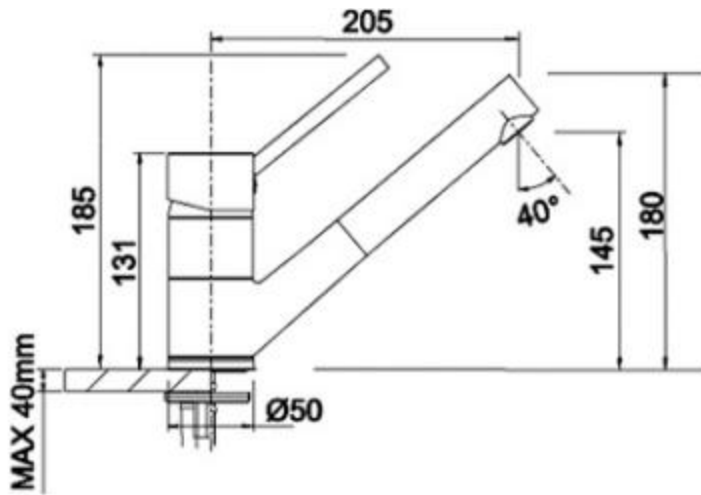

Details

Side View

Scope of supply

- Spout can be swivelled 360 degrees
- 35mm tap hole required
- Ceramic disc control
- Patented jet regulator for reduced scaling

- WRAS compliant approved fitting

Please note:

High pressure balanced supply only requires 0.5 bar minimum pressure 1.0-1.5 bar recommended

Heavy duty metal tap stabilising bracket, fit when required. Item No BL450775

Height: 180

Reach: 205

Base: 50

Tap hole: ø35