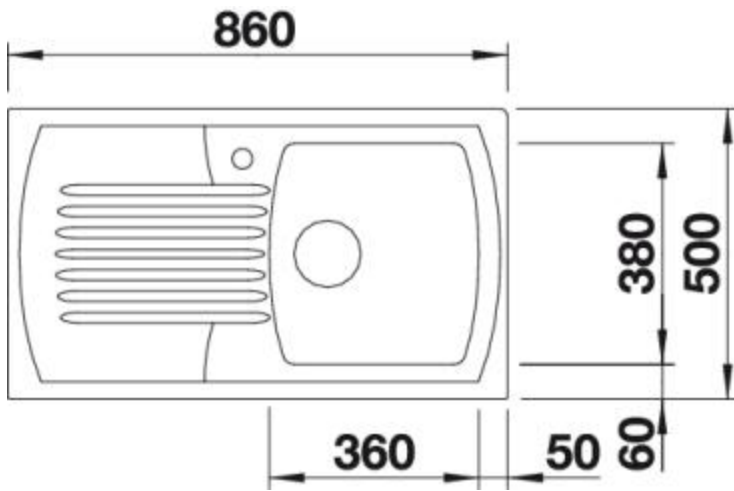

BLANCO SETURA 5 S

Item No. BL452659

Pros

Elegant curves and sensual style

- Stunning crystal white finish
- Universal handing for greater flexibility
- Unique curved edge bowl design
- Deep and practical bowl size
- Ceramic material allows for perfect, smooth and easy to clean surface

Colours

Available colours

crystal white
glossy

Ceramic

reversible

Item No. BL452659

Details

Top View

Side View

Front View

Scope of supply

with 3 1/2" basket strainer waste

Design tips

Cabinet Width: 50 cm
Bowl depth: 200 mm
Cut out size: 810 x 460

Universal handing

Taps