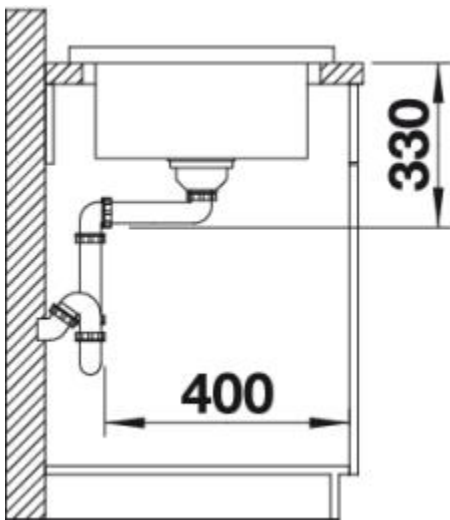

Side View

Front View

Scope of supply

with 3 1/2" basket strainer waste

Design tips

Cabinet Width: 50 cm
Bowl depth: 200 mm
Cut out size: 810 x 460

Universal handing

Taps