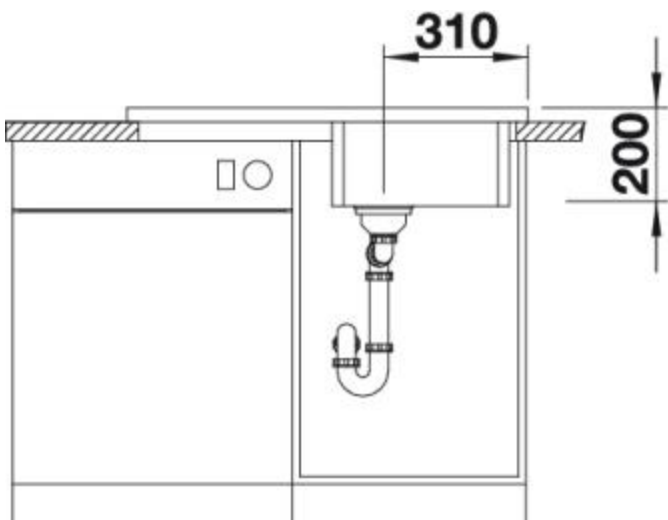

Colours

Available colours

crystal white
glossy

Ceramic

reversible

Item No. BL452659

Details

Top View

Side View

Front View

Scope of supply

with 3 1/2" basket strainer waste

Design tips

Cabinet Width: 50 cm
Bowl depth: 200 mm
Cut out size: 810 x 460

Universal handing

Taps