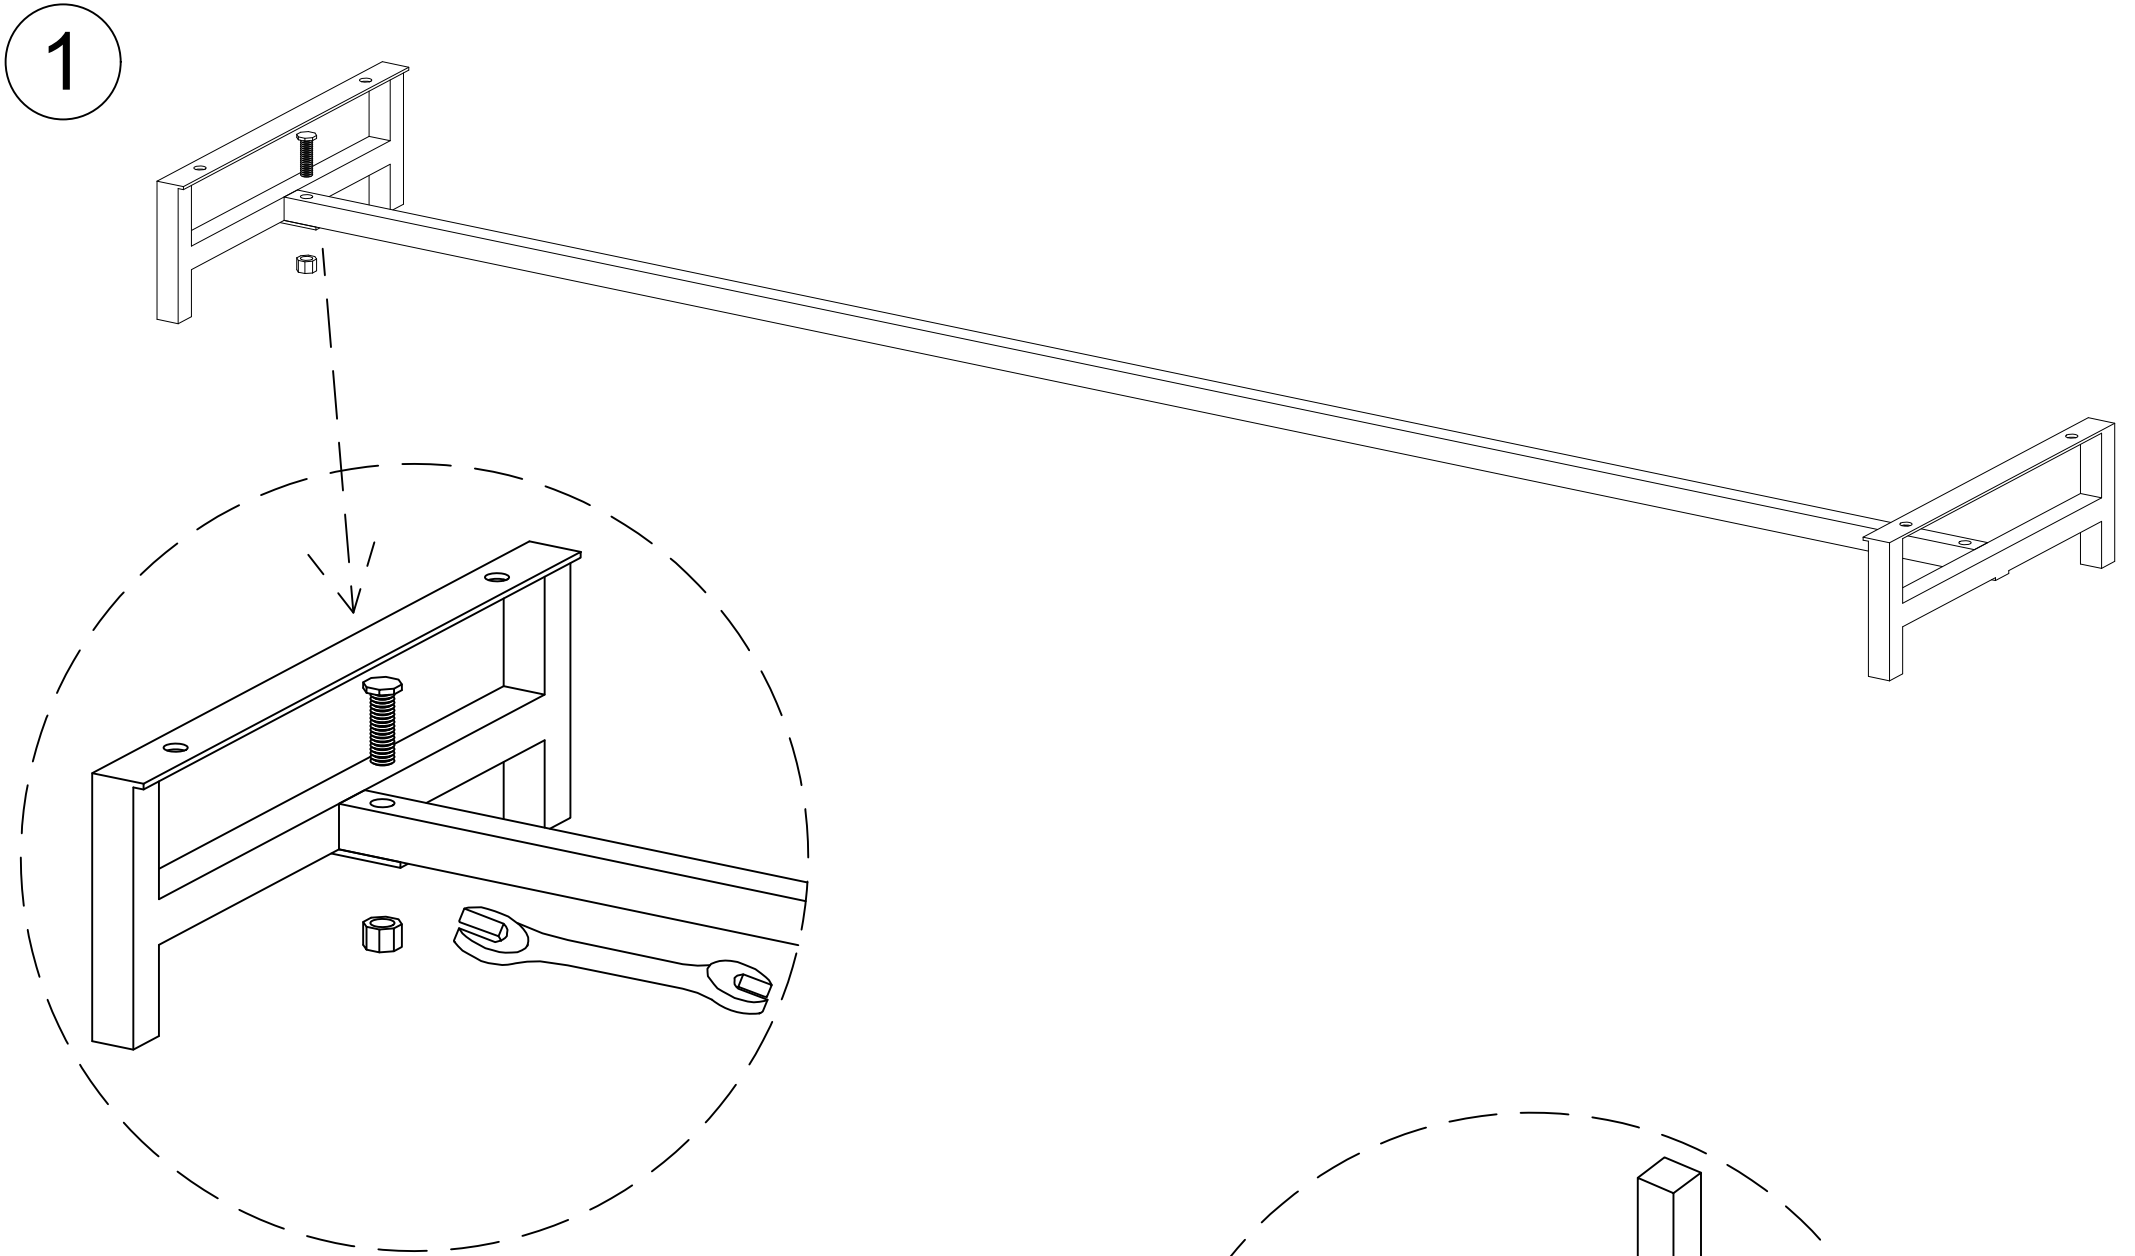

Assembly Instruction

Product Description: Media Console

Hardware/Component List :

No.	Hardware/Component List	Quantity
1	 Iron Structure	1
2	 Iron Leg	2
3	 Connecting Rail	1
4	 Nuts	2
5	 Bolt (Small) 8X20mm	4
6	 Bolt (Big) 8X40mm	2
7	 Spanner 15/16mm	1

Assembly Instruction
Product Description: Media Console

CAUTION : Please do not over tighten bolts / screw.

3

Level Adjustment - In case the doors or handles are not aligned, use levelers to adjust the balance of the them.