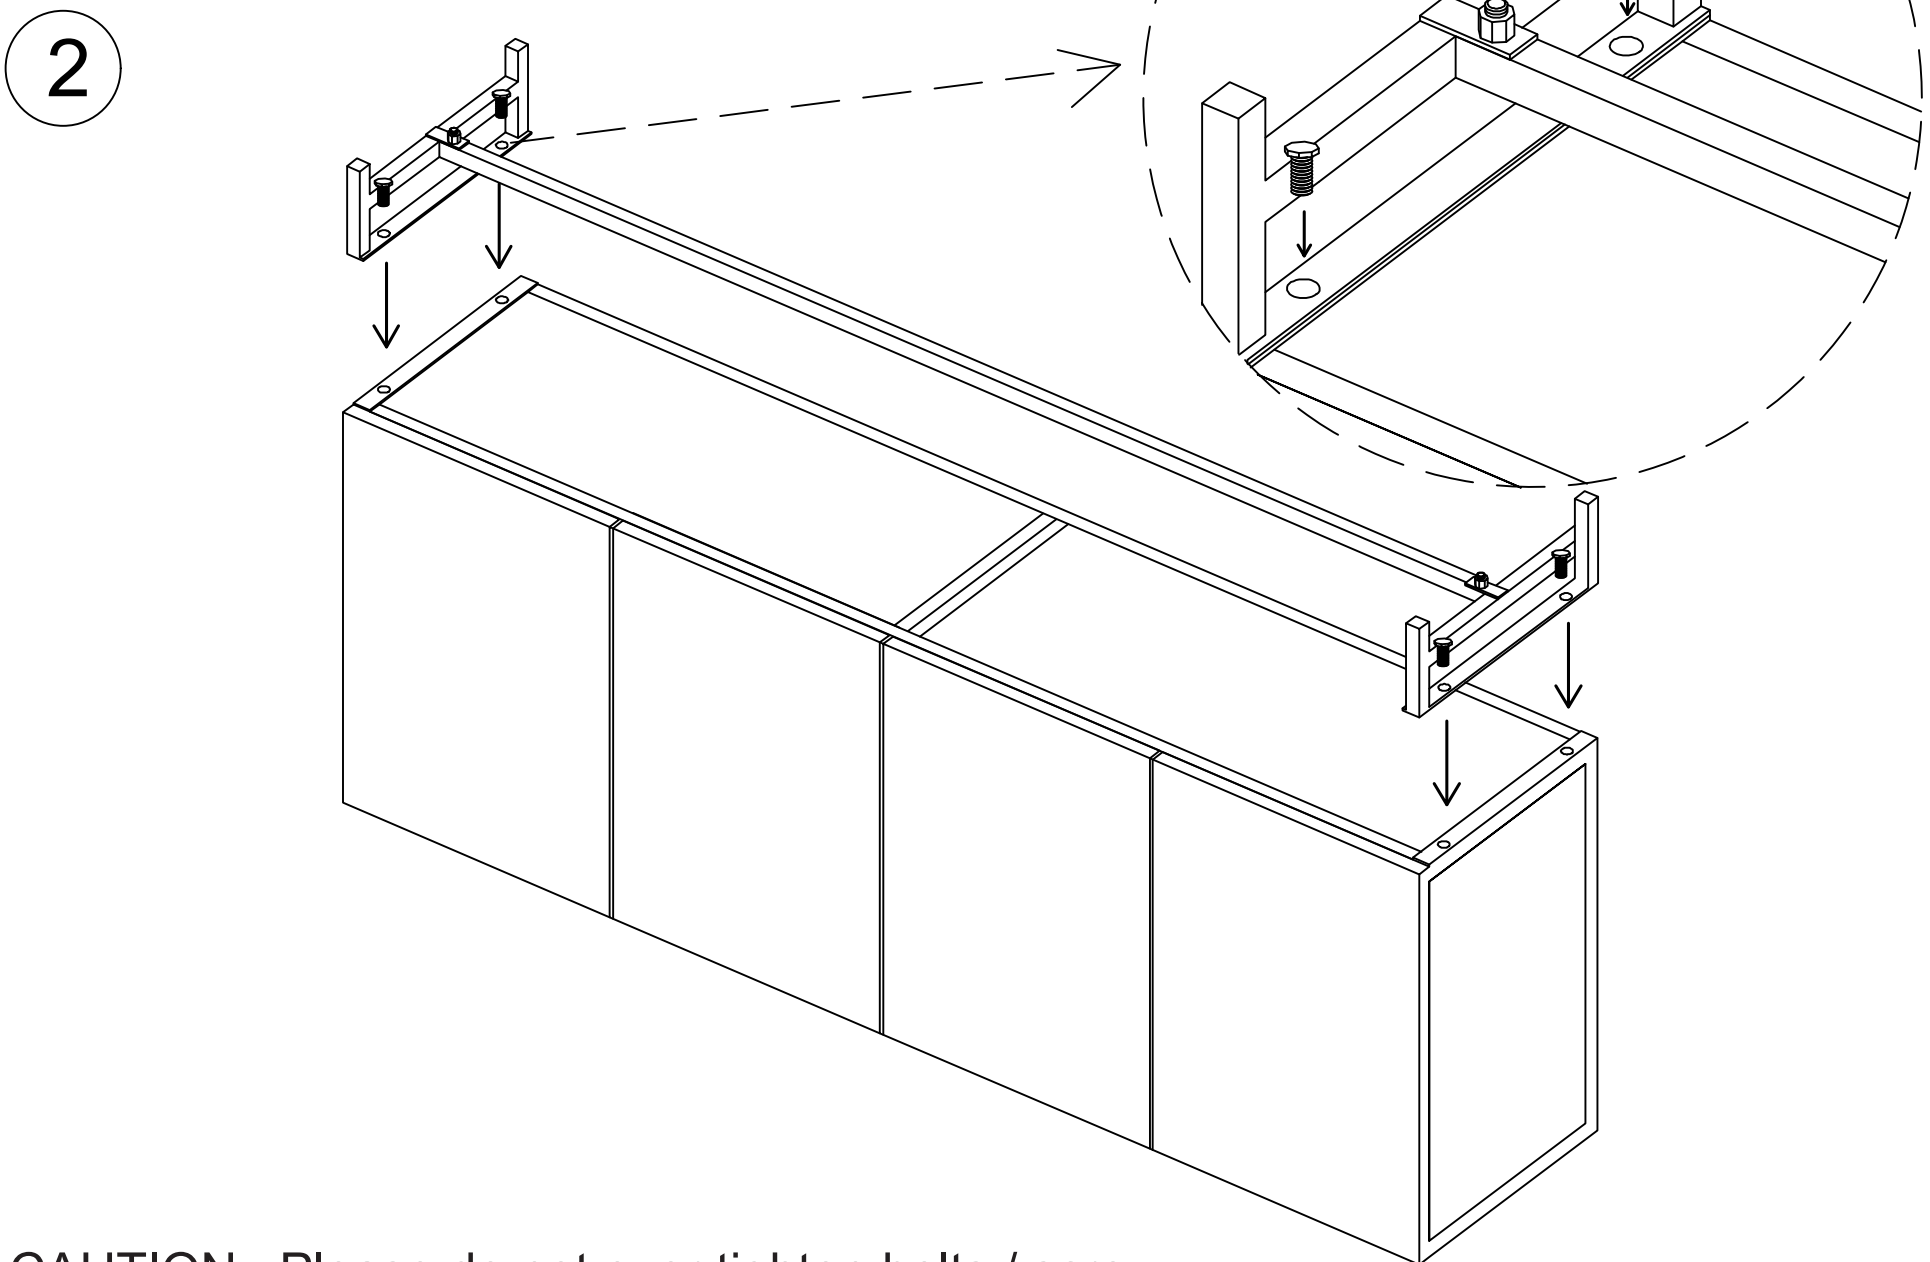

Assembly Instruction

Product Description: Media Console

Hardware/Component List :

No.	Hardware/Component List	Quantity
1	 Iron Structure	1
2	 Iron Leg	2
3	 Connecting Rail	1
4	 Nuts	2
5	 Bolt (Small) 8X20mm	4
6	 Bolt (Big) 8X40mm	2
7	 Spanner 15/16mm	1

Assembly Instruction
Product Description: Media Console

CAUTION : Please do not over tighten bolts / screw.

3

Level Adjustment - In case the doors or handles are not aligned, use levelers to adjust the balance of the them.