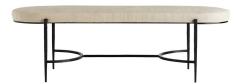

## HANSON BENCH

4890  
Natural Linen  
H: 18.5 IN  
W: 59 IN  
D: 20 IN

The Hanson balances an aesthetic that is both contemporary and cavalier. Crafted with equestrian inspiration, the textured natural iron base is stirrup-like in structure and perfectly seats a natural linen pill-shaped cushion. A simple seating solution for an entryway or as a transitional piece at the end of a hallway. Finish will vary.