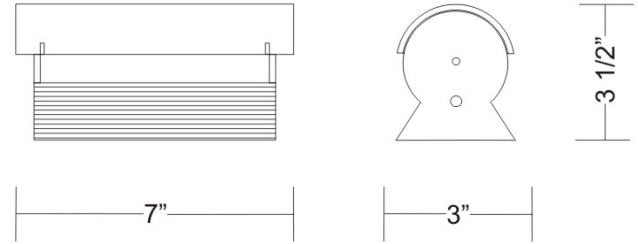

Date: _____ Project: _____

Fixture Type: _____ Specifier/Rep: _____

 Certified by  North American Standards

Exact Measurements: Metric

Quick Ship:	Yes
Fixture Finish:	Chrome
Lamp Type:	T3Q/3 (79mm) Halogen
Lamp Base:	RSC (double ended)
Lamp Voltage:	120Vac
Number Of Lamps:	1
Max Wattage Per Lamp:	100W
Length:	17.5cm / 6 7/8"
Height:	7.4cm / 2 15/16"
Extension:	8.7cm / 3 7/16"

Additional Details

Moveable face to adjust direction of light.

Ships within 2-5 business days.
Available Sizes and / or Lamping

Fluonight - Wall [D2-3021] -- 14 x 3" - 1x150w - T3Q - Chrome