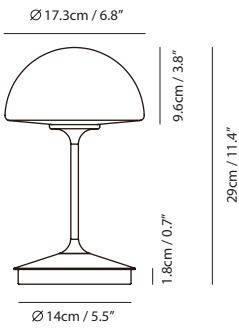

### LED Table

**Material**  
mouth-blown glass, steel

**Light Source**  
LED 6W 2700K CRI90 510lm

**Feature**  
DJ dimmer switch

**Weight**  
2.0kg / 4.4lb

**Cord**  
200cm / 78.7"

**Color**  
matt opal glass + matt black