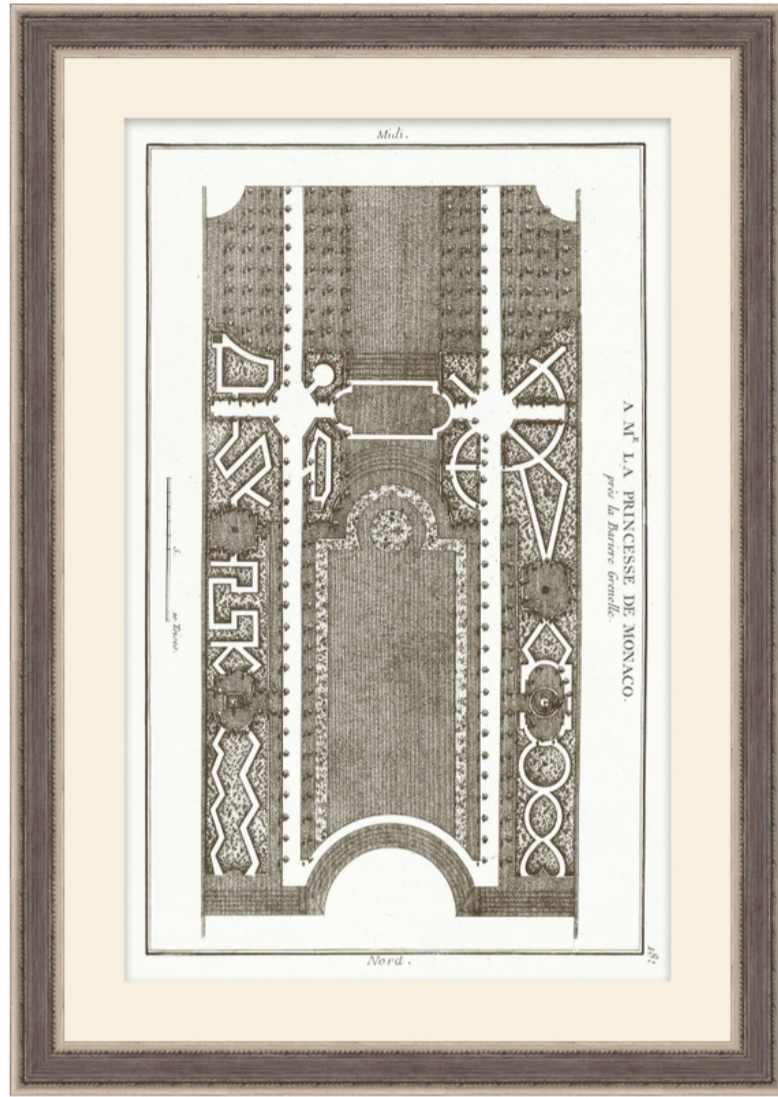

THEODORE ALEXANDER

A Garden Design 2

D3085S61689-5154

Wood Frame

Textured Paper - Single Matboard

M5 - White Smooth + White Core Width:1.5"

F344 - Silver Leaf Cap Frame - Width: 1.125

W 40¼ x D 1¼ x H 60¼ inches

Material(s):

Collection: Art by TA

Style: Modern / Formal Modern

Type: Décor / Wall Art