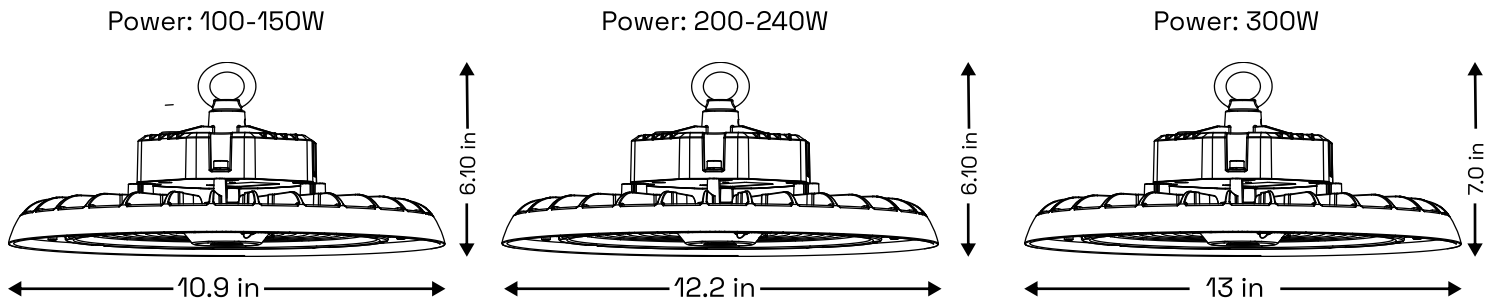

Quick Order

Model No.	Power (W)	Lumens (lm)	CCT (K)	LPW	Voltage (V)	Finish
100T150W - Selectable UFO-100T150W-3CCT-DV2-NA-90-BK UFO-100T150W-3CCT-DV2-NA-90-WH	100W/125W/150W	16,000/20,000/ 24,000	3CCT 3500K/4000K/5000K	160	120-277V	Black or White
150T240W - Selectable UFO-150T240W-3CCT-DV2-NA-90-BK UFO-150T240W-3CCT-DV2-NA-90-WH	150W/200W/240W	24,000/32,000/ 38,400	3CCT 3500K/4000K/5000K	160	120-277V	Black or White
100T200W - Selectable UFO-100T200W-3CCT-DV3-NA-90-WH	100W/150W/200W	15,000/22,500/ 30,000	3CCT 3500K/4000K/5000K	150	277-480VAC	White
200T300W - Selectable UFO-200T300W-3CCT-DV2-NA-90-BK UFO-200T300W-3CCT-DV2-NA-90-WH UFO-200T300W-3CCT-DV3-NA-90-WH	200W/240W/300W	30,000/36,000/ 45,000	3CCT 3500K/4000K/5000K	160 150	120-277V 277-480VAC	Black or White

Contact for custom configuration & specifications

Black & White finishes available

Dimensions

Packaging Dimensions

SKU#	Master Carton	Qty
UFO-100T150W-3CCT-DV2-NA-90-BK UFO-100T150W-3CCT-DV2-NA-90-WH	11.61x11.61x5.51in	1
UFO-150T240W-3CCT-DV2-NA-90-WH UFO-150T240W-3CCT-DV2-NA-90-BK	12.99x12.99x5.71in	1
UFO-100T200W-3CCT-DV3-NA-90-WH	12.99x12.99x5.71in	1
UFO-200T300W-3CCT-DV2-NA-90-BK UFO-200T300W-3CCT-DV2-NA-90-WH UFO-200T300W-3CCT-DV3-NA-90-WH	14.56x14.56x6.1in	1