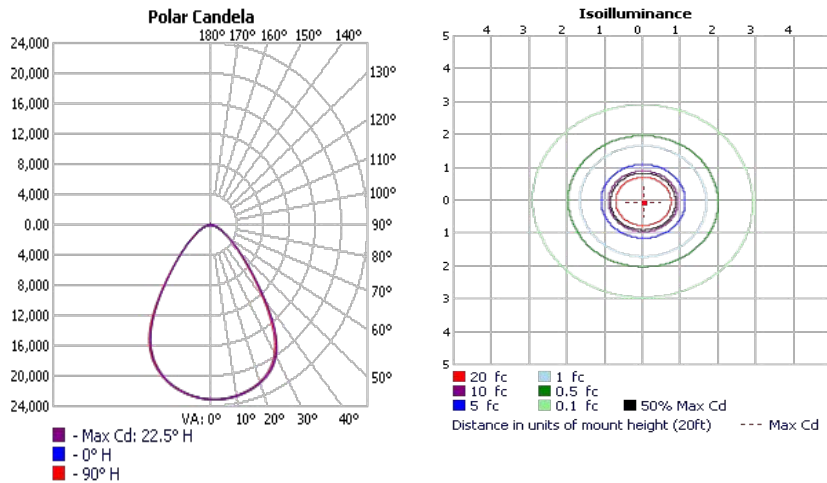

Specification

- Finish: Highly durable die-cast aluminum , long lasting dark black and white finish available
- IP: Wet Location Rated
- Beam Angle: 90°
- LEDs: Lumileds SMD2835
- CRI: >80
- Operating Temp: -40°F to 122°F
- Life: L70 of 100,000 hours

Photometry

UFO-100T150W-3CCT-DV2-NA-90-BK
 UFO-100T150W-3CCT-DV2-NA-90-WH

Zonal Lumen Summary

Zone	Lumens	% Lamp	% Luminaire
0-30	18,011.6	43.3%	43.3%
0-40	27,991.8	67.4%	67.4%
0-60	38,388.6	92.4%	92.4%
60-90	3,015.4	7.3%	7.3%
70-100	1,063.2	2.6%	2.6%
90-120	36.4	0.1%	0.1%
0-90	41,404.0	99.6%	99.6%
90-180	147.7	0.4%	0.4%
0-180	41,551.6	100%	100%