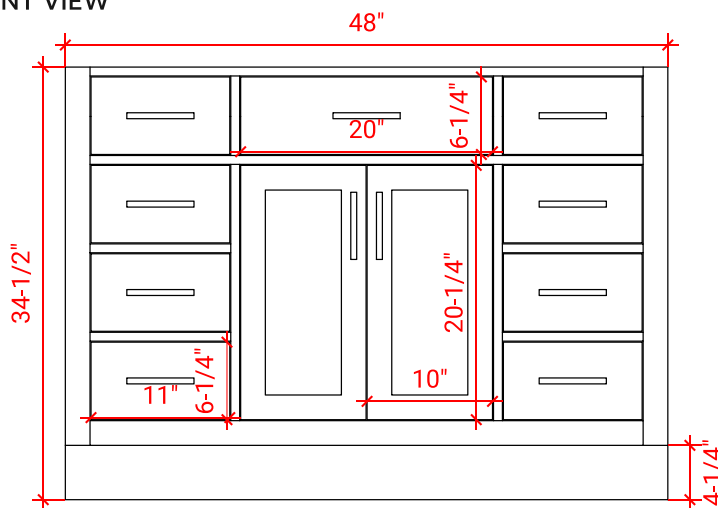

AVAILABLE COLORS

White   Grey   Midnight Blue

FRONT VIEW