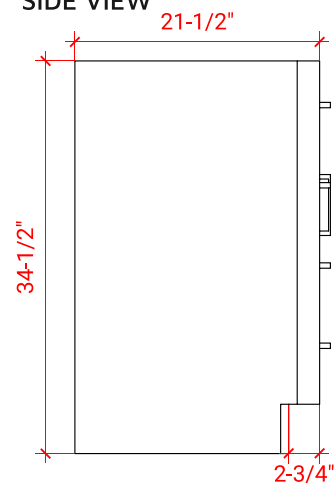

48" SINGLE SINK BASE CABINET

BASE CABINET DIMENSIONS

48" W x 21.5" D x 34.5" H

FEATURES

- Solid wood frame & plywood panels
- Dovetail drawers and joints
- Soft closing doors & drawers

HARDWARE FINISHES

Brushed Nickel   Satin Brass   Matte Black   Polished Chrome

AVAILABLE COLORS

White   Grey   Midnight Blue

SIDE VIEW