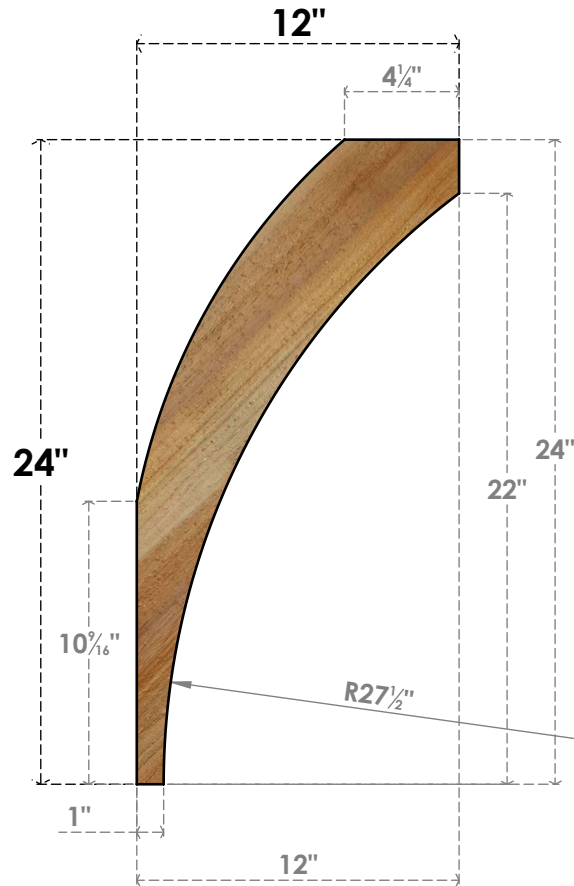

BRC04X12X24THR00RWR

4"W X 12"D X 24"H THORTON ROUGH SAWN BRACE, WESTERN RED CEDAR

SIDE

FRONT

EKENA MILLWORK
 2300 WEST MAIN ST.
 CLARKSVILLE, TX 75426
 TOLL FREE: 866-607-0453
 WWW.EKENAMILLWORK.COM

NOTES

1. INSTALLATION TO BE COMPLETED IN ACCORDANCE WITH MANUFACTURER'S SPECIFICATIONS.
2. DRAWING MAY NOT BE TO SCALE
3. THIS DRAWING IS INTENDED FOR DESIGN AND PLANNING PURPOSES ONLY.
4. ALL INFORMATION CONTAINED HEREIN WAS CURRENT AT THE TIME OF DEVELOPMENT BUT MUST BE REVIEWED AND APPROVED BY THE PRODUCT MANUFACTURER TO BE CONSIDERED ACCURATE.
5. PRODUCTS ARE NOT KILN DRIED. THIS ITEM IS UNIQUE AND WILL CONTAIN THE NATURAL VARIATIONS THAT THE WOOD SPECIES OFFERS. THIS MAY RESULT IN VARIATIONS UP TO 1/4"