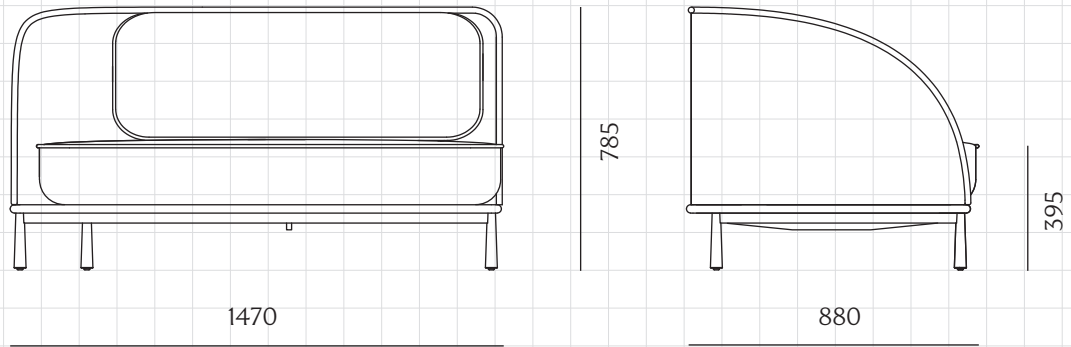

Arc Loveseat Left

CODE
DIMENSIONS

AR-S430-L
W1470 x D880 x H785mm
Seating height: 395mm

NET WEIGHT
ENVIRONMENT
MATERIALS

60.0 kg
Indoor
Wood veneer base, Steel black powder coat matt leg, Upholstery
*Please refer to website or contact your local representative for complete material swatches.

SHIPPING

Package	Assembled		
Package Qty	1 pcs/box		
Packaging	Measurement (mm)	Volume (cbm)	Gross Weight (kg)
FCL	W1555 x D965 x H890	1.34	71.34
LCL/AIR	W1575 x D985 x H985	1.53	89.37