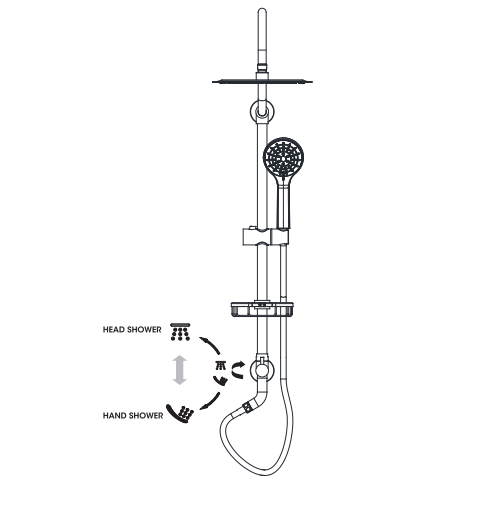

2001/2002 Shower System Installation Manual

PRODUCT DRAWING

RECOMMENDED TOOLS

INSTALLATION STEPS

SHOWER SYSTEM FAUCET

Installation instruction

Brushed Nickel/Matte Black/Polished Chrome/
Brushed Gold/Oil-Rubbed Bronze