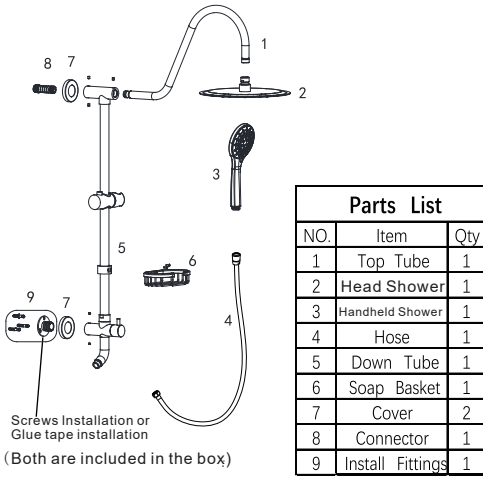

2001/2002 Shower System Installation Manual

PRODUCT DRAWING

RECOMMENDED TOOLS

INSTALLATION STEPS

SHOWER SYSTEM FAUCET

Installation instruction

Brushed Nickel/Matte Black/Polished Chrome/
Brushed Gold/Oil-Rubbed Bronze