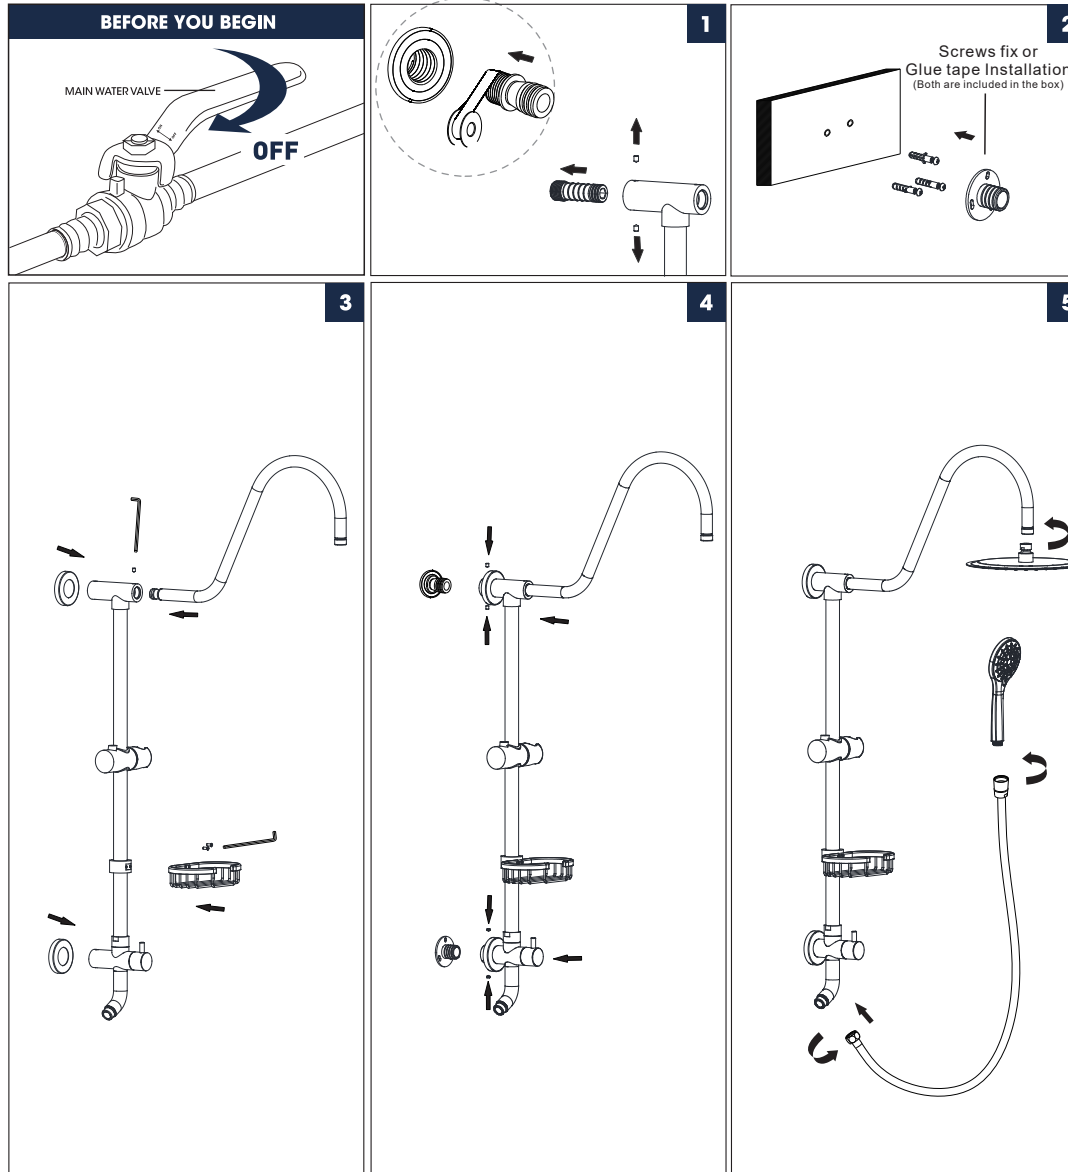

2001/2002 Shower System Installation Manual

PRODUCT DRAWING

RECOMMENDED TOOLS

INSTALLATION STEPS

SHOWER SYSTEM FAUCET

Installation instruction

Brushed Nickel/Matte Black/Polished Chrome/
Brushed Gold/Oil-Rubbed Bronze