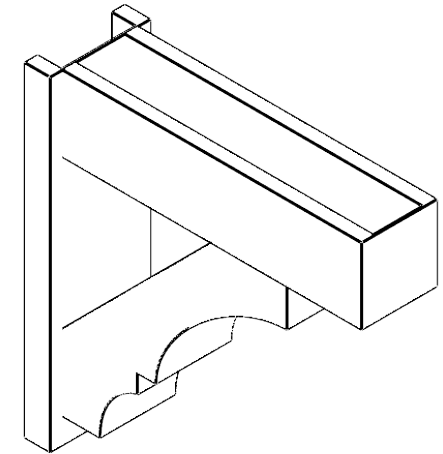

ITEM NUMBER: OUTUROC060X080X26000X26000X060X020X060BOA44RCPR

6"W TOP X 8"W BACK X 26"D X 26"H X 6"T TOP X 2"T BACK TIMBERTHANE ROUGH CEDAR BALBOA FAUX WOOD OPEN OUTLOOKER, BLOCK TOP AND BACK, 6"W CLOSED BRACE, PRIMED TAN

SIDE PROFILE

FRONT PROFILE

ISOMETRIC

GENERATED DATE : 07/05/2023

EKENA MILLWORK
2300 WEST MAIN ST.
CLARKSVILLE, TX 75426
TOLL FREE: 866-607-0453
WWW.EKENAMILLWORK.COM

NOTES

1. INSTALLATION TO BE COMPLETED IN ACCORDANCE WITH MANUFACTURER'S SPECIFICATIONS.
2. DRAWING MAY NOT BE TO SCALE
3. THIS DRAWING IS INTENDED FOR DESIGN AND PLANNING PURPOSES ONLY.
4. ALL INFORMATION CONTAINED HEREIN WAS CURRENT AT THE TIME OF DEVELOPMENT BUT MUST BE REVIEWED AND APPROVED BY THE PRODUCT MANUFACTURER TO BE CONSIDERED ACCURATE.
5. TIMBERTHANE ARCHITECTURAL PRODUCTS ARE MADE FROM HIGH DENSITY URETHANE AND COME FACTORY PRIMED