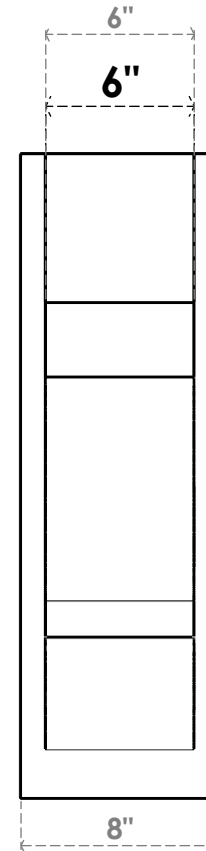

ITEM NUMBER: OUTUROC060X080X26000X26000X060X020X060BOA44RCPR

6"W TOP X 8"W BACK X 26"D X 26"H X 6"T TOP X 2"T BACK TIMBERTHANE ROUGH CEDAR BALBOA FAUX WOOD OPEN OUTLOOKER, BLOCK TOP AND BACK, 6"W CLOSED BRACE, PRIMED TAN

SIDE PROFILE

FRONT PROFILE

ISOMETRIC

GENERATED DATE : 07/05/2023

EKENA MILLWORK
2300 WEST MAIN ST.
CLARKSVILLE, TX 75426
TOLL FREE: 866-607-0453
WWW.EKENAMILLWORK.COM

NOTES

1. INSTALLATION TO BE COMPLETED IN ACCORDANCE WITH MANUFACTURER'S SPECIFICATIONS.
2. DRAWING MAY NOT BE TO SCALE
3. THIS DRAWING IS INTENDED FOR DESIGN AND PLANNING PURPOSES ONLY.
4. ALL INFORMATION CONTAINED HEREIN WAS CURRENT AT THE TIME OF DEVELOPMENT BUT MUST BE REVIEWED AND APPROVED BY THE PRODUCT MANUFACTURER TO BE CONSIDERED ACCURATE.
5. TIMBERTHANE ARCHITECTURAL PRODUCTS ARE MADE FROM HIGH DENSITY URETHANE AND COME FACTORY PRIMED