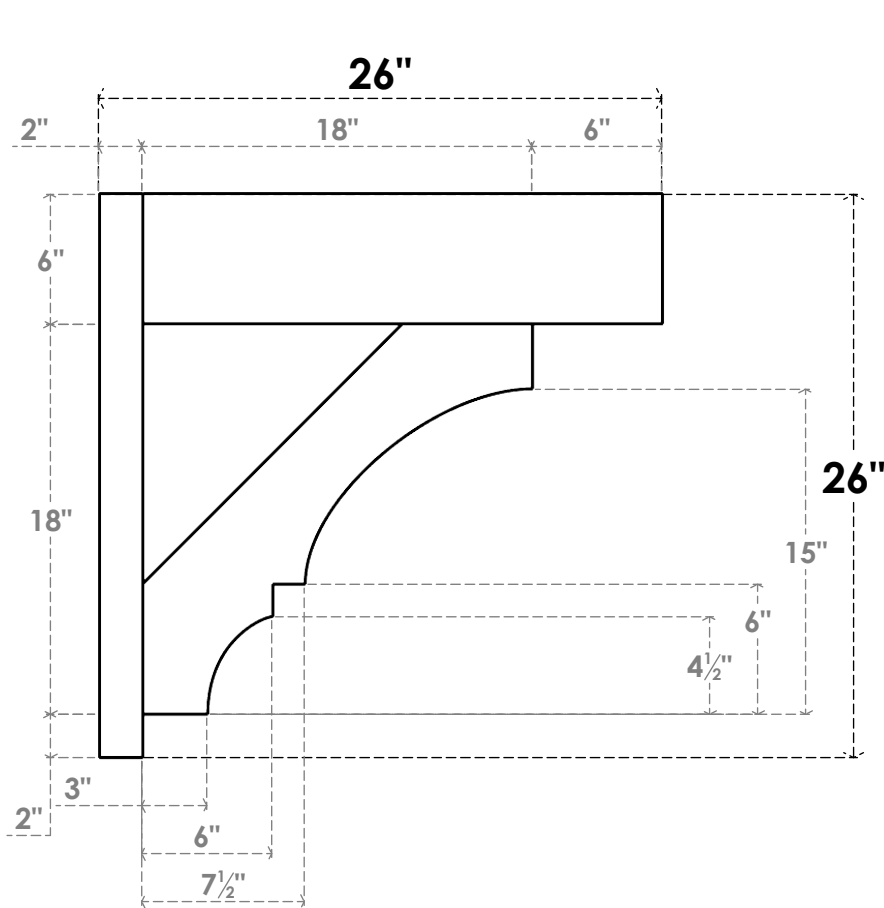

ITEM NUMBER: OUTUROC060X080X26000X26000X060X020X060BOA44RCPR

6"W TOP X 8"W BACK X 26"D X 26"H X 6"T TOP X 2"T BACK TIMBERTHANE ROUGH CEDAR BALBOA FAUX WOOD OPEN OUTLOOKER, BLOCK TOP AND BACK, 6"W CLOSED BRACE, PRIMED TAN

SIDE PROFILE

FRONT PROFILE

ISOMETRIC

GENERATED DATE : 07/05/2023

EKENA MILLWORK
2300 WEST MAIN ST.
CLARKSVILLE, TX 75426
TOLL FREE: 866-607-0453
WWW.EKENAMILLWORK.COM

NOTES

1. INSTALLATION TO BE COMPLETED IN ACCORDANCE WITH MANUFACTURER'S SPECIFICATIONS.
2. DRAWING MAY NOT BE TO SCALE
3. THIS DRAWING IS INTENDED FOR DESIGN AND PLANNING PURPOSES ONLY.
4. ALL INFORMATION CONTAINED HEREIN WAS CURRENT AT THE TIME OF DEVELOPMENT BUT MUST BE REVIEWED AND APPROVED BY THE PRODUCT MANUFACTURER TO BE CONSIDERED ACCURATE.
5. TIMBERTHANE ARCHITECTURAL PRODUCTS ARE MADE FROM HIGH DENSITY URETHANE AND COME FACTORY PRIMED