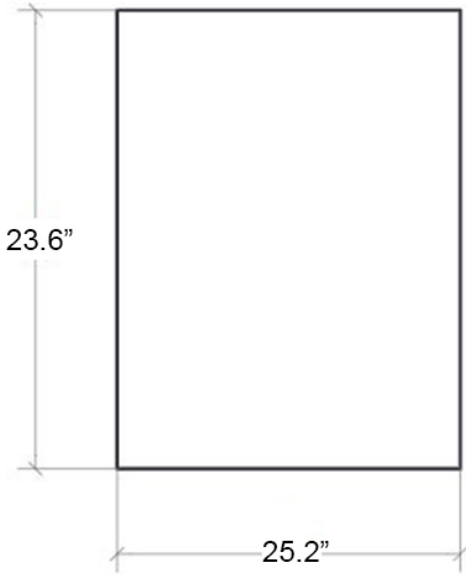

Speci 56308

Features

- Wall Mirror
- Beveled Edges
- 5 mm Glass Thickness
- Rectangular
- Reversible
- Made in Italy

SKU# | Option:

- Speci 56308 | Mirror Glass

Finishes:

* WS Bath Collections reserves the right to revise dimensions or information on this sheet without notice

Collection
Speci

Model |
Speci 56308

Dimensions Metric

1 inch = 2.54 cm

1 inch = 25.4 mm

WS[®]
BATH
COLLECTIONS

1051 Lea Drive - Collegeville, PA 19426
Tel. 215 513 9400 - Fax 610 831 0215

www.ws bathcollections.com - info@ws bathcollections.com

Product Specs Sheets

Collection
Speci

Model |
Speci 56308

Dimensions Metric
1 inch = 2.54 cm
1 inch = 25.4 mm

1051 Lea Drive - Collegeville, PA 19426
Tel. 215 513 9400 - Fax 610 831 0215
www.ws bathcollections.com - info@ws bathcollections.com