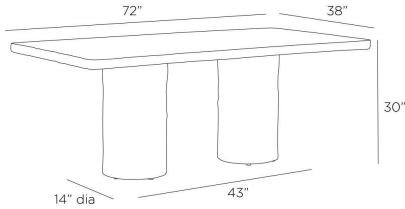

GEMINI OUTDOOR DINING TABLE

FDS15
H: 30 IN, W: 72 IN, D: 38 IN,
Matte Carbon

The edges and legs of this dining table were made with a faux bois texture, allowing it to blend effortlessly in harmony within any natural setting. Cast from matte carbon concrete composite, it has a hollow base for easier movement within your outdoor space. Each piece is hand-finished and unique. Finish will vary.

APPEARANCE

Material	Concrete Composite
Finish	Matte Carbon
Finish Will Vary	Yes
Top Coat/Sealant	Yes

DIMENSIONS

Foot Print	W: 43 IN, D: 14 IN
Leg	H: 27.5 IN, Dia: 14.00 IN
Table Top	H: 2 IN, W: 72 IN, D: 38 IN
Diagonal Dimension	48.5 IN
Clearance	27.5 IN