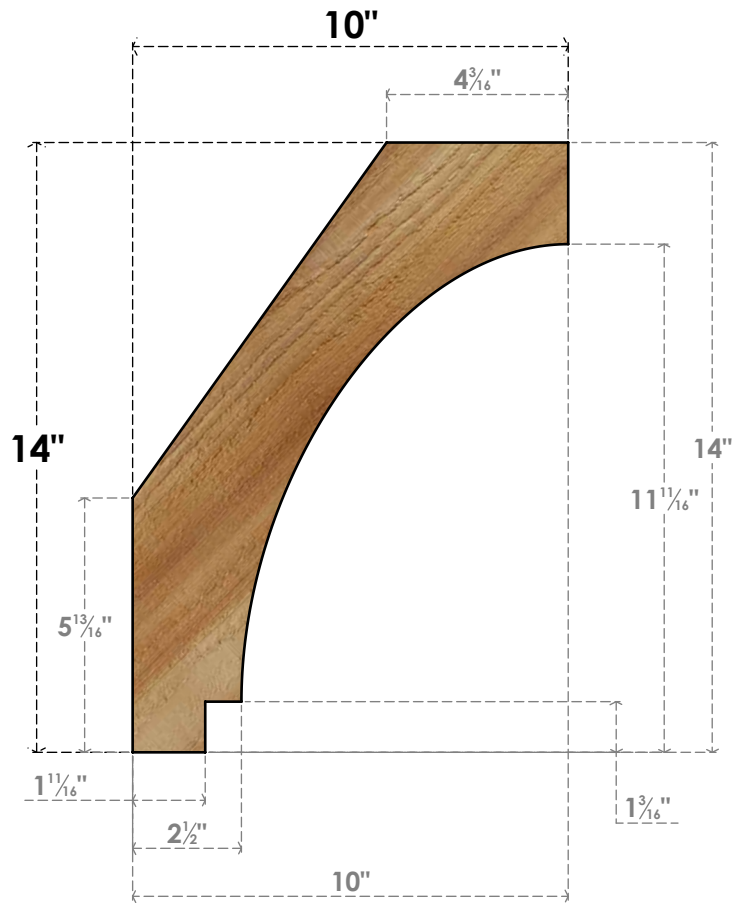

BRC06X10X14IMP00RWR

6"W X 10"D X 14"H IMPERIAL ROUGH SAWN BRACE, WESTERN RED CEDAR

SIDE

FRONT

EKENA MILLWORK
2300 WEST MAIN ST.
CLARKSVILLE, TX 75426
TOLL FREE: 866-607-0453
WWW.EKENAMILLWORK.COM

NOTES

1. INSTALLATION TO BE COMPLETED IN ACCORDANCE WITH MANUFACTURER'S SPECIFICATIONS.
2. DRAWING MAY NOT BE TO SCALE
3. THIS DRAWING IS INTENDED FOR DESIGN AND PLANNING PURPOSES ONLY.
4. ALL INFORMATION CONTAINED HEREIN WAS CURRENT AT THE TIME OF DEVELOPMENT BUT MUST BE REVIEWED AND APPROVED BY THE PRODUCT MANUFACTURER TO BE CONSIDERED ACCURATE.
5. PRODUCTS ARE NOT KILN DRIED. THIS ITEM IS UNIQUE AND WILL CONTAIN THE NATURAL VARIATIONS THAT THE WOOD SPECIES OFFERS. THIS MAY RESULT IN VARIATIONS UP TO 1/4"