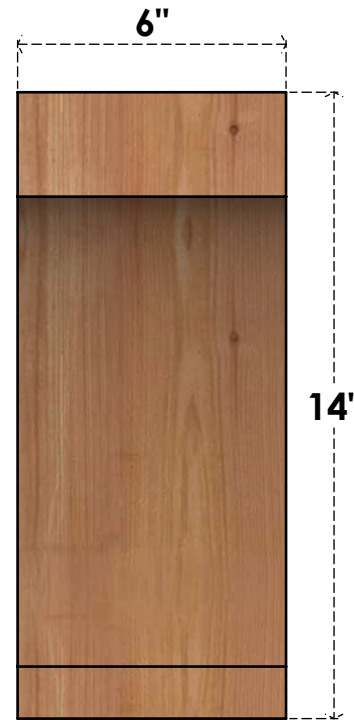

BRC06X10X14IMP00RWR

6"W X 10"D X 14"H IMPERIAL ROUGH SAWN BRACE, WESTERN RED CEDAR

SIDE

FRONT

EKENA MILLWORK
2300 WEST MAIN ST.
CLARKSVILLE, TX 75426
TOLL FREE: 866-607-0453
WWW.EKENAMILLWORK.COM

NOTES

1. INSTALLATION TO BE COMPLETED IN ACCORDANCE WITH MANUFACTURER'S SPECIFICATIONS.
2. DRAWING MAY NOT BE TO SCALE
3. THIS DRAWING IS INTENDED FOR DESIGN AND PLANNING PURPOSES ONLY.
4. ALL INFORMATION CONTAINED HEREIN WAS CURRENT AT THE TIME OF DEVELOPMENT BUT MUST BE REVIEWED AND APPROVED BY THE PRODUCT MANUFACTURER TO BE CONSIDERED ACCURATE.
5. PRODUCTS ARE NOT KILN DRIED. THIS ITEM IS UNIQUE AND WILL CONTAIN THE NATURAL VARIATIONS THAT THE WOOD SPECIES OFFERS. THIS MAY RESULT IN VARIATIONS UP TO 1/4"