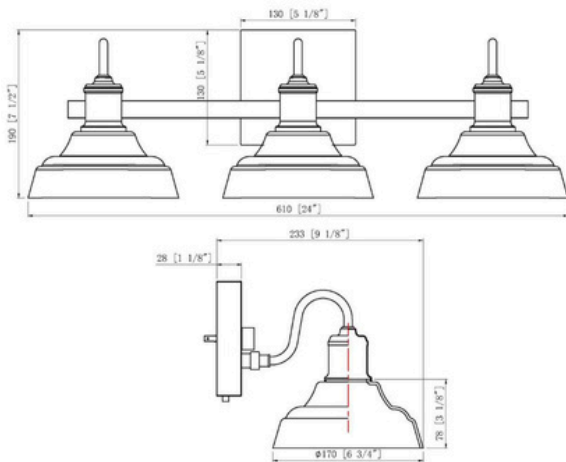

Light Source

Lamp Not Included

Lamp Type: E26

Light Source: A19

Number of bulbs: 3

Max Wattage/Range: 60W

Voltage: 120

Socket Type: Ceramic

Mounting / Installations

Plug-in Mounting System

Lead Wire Length: 11.81"

Wire Type: 1015 105°C

Location Rating: Damp

Luminaire Support: Max. 50 lbs

SkyPlug: SPU-3L

SkyOutlet: SR-3L