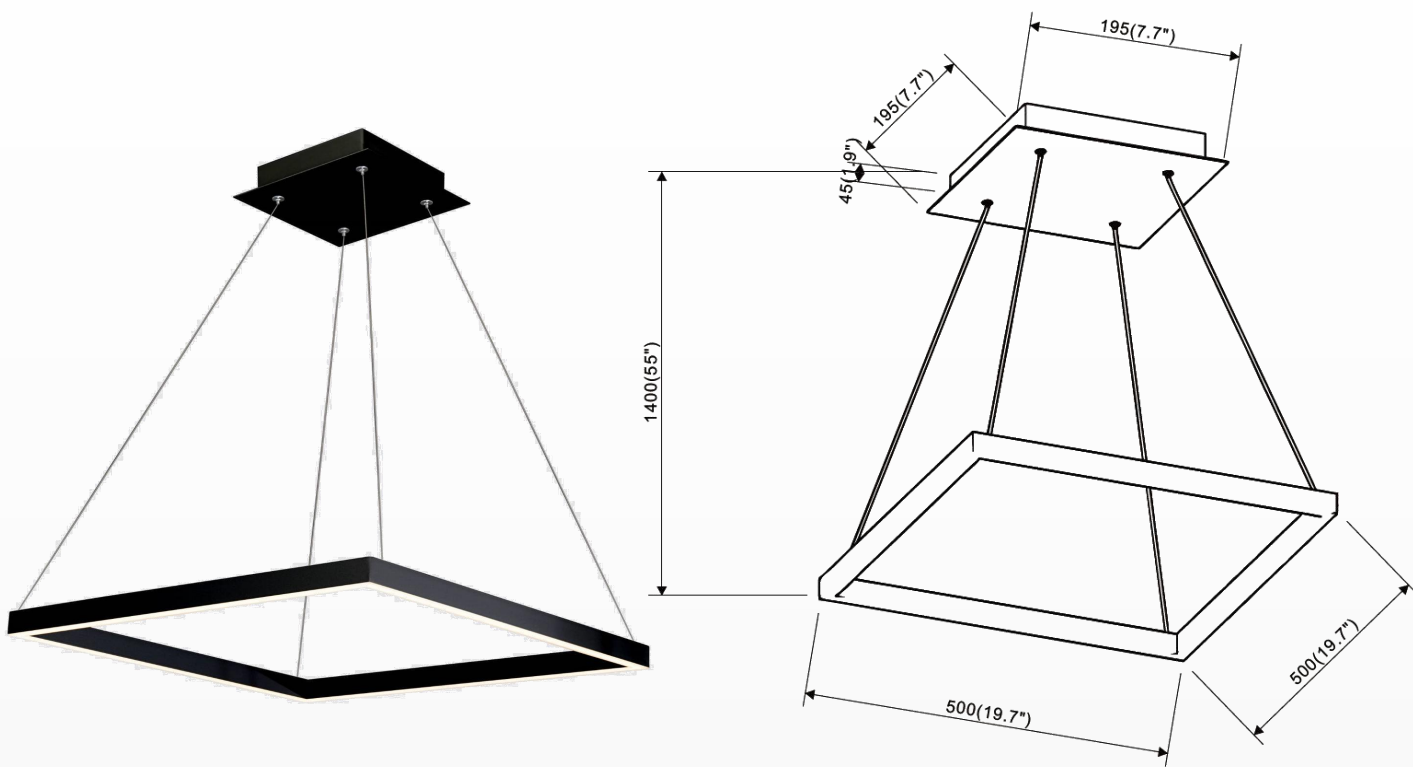

wen
LIGHTING

LED Pendant Lights

SPECIFICATION

- Dimension: 19.7"×19.7"×55"
- Wattage: 40W
- Voltage: 120V
- Temp: 3000K
- Lumens: 1917LM
- Dimmable: ELV , DIMMING 5%-100%
- CRI: > 80
- Material : Iron+Aluminum+Acrylic
- Lifespan : 50000hs
- Warranty: 3 years
- Operation temperature : -20°C-40°C

AVAILABLE FINISH

WHAT'S IN THE BOX:

mounting bracket; plastic anchors;
anchor screws; outlet screws;
wire connectors, ground screw,
canopy screw, gloves