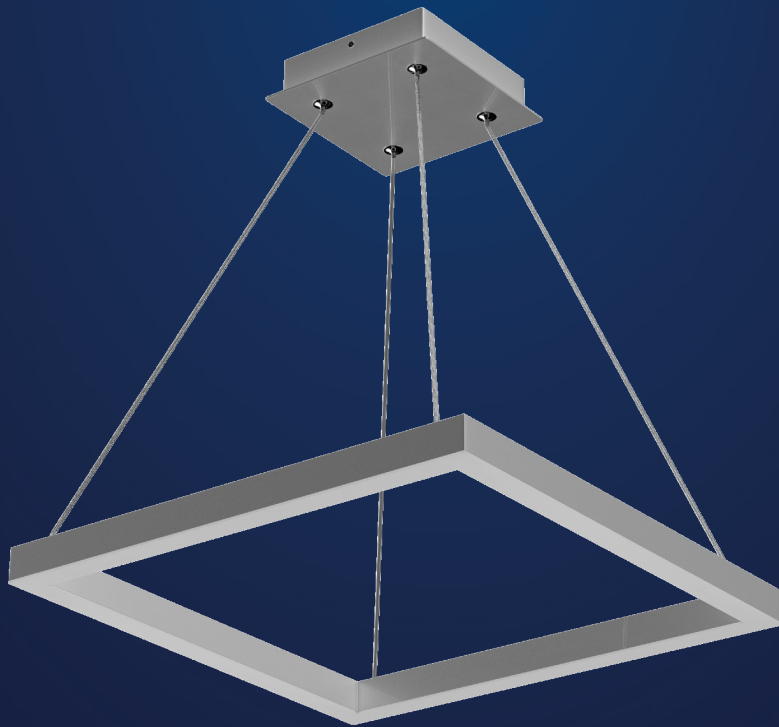

wen
LIGHTING

LED Pendant Lights

SPECIFICATION

- Dimension: 19.7"×19.7"×55"
- Wattage: 40W
- Voltage: 120V
- Temp: 3000K
- Lumens: 1917LM
- Dimmable: ELV , DIMMING 5%-100%
- CRI: > 80
- Material : Iron+Aluminum+Acrylic
- Lifespan : 50000hs
- Warranty: 3 years
- Operation temperature : -20°C-40°C

AVAILABLE FINISH

WHAT'S IN THE BOX:

mounting bracket; plastic anchors;
anchor screws; outlet screws;
wire connectors, ground screw,
canopy screw, gloves