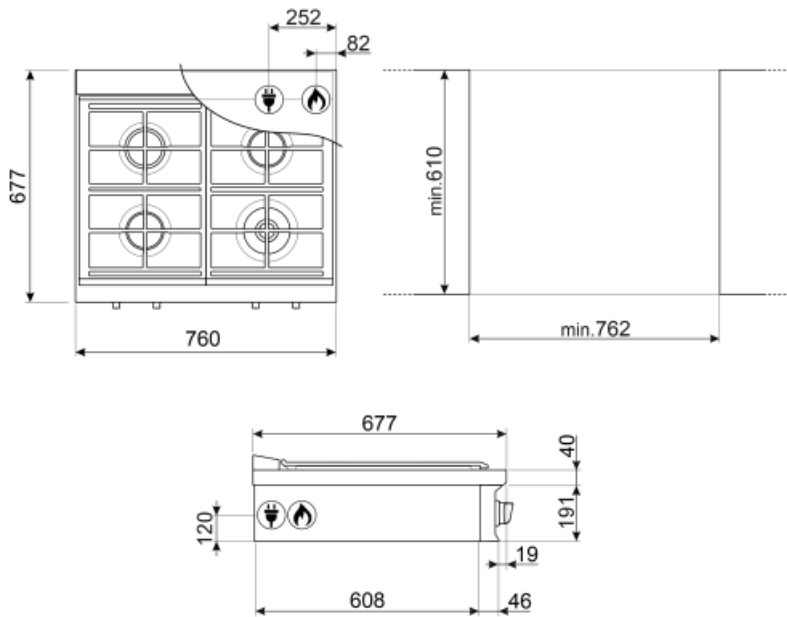

Other accessories

Simmer Cap

Electrical Connection

Plug	(B) USA 120V	Electric cable type	Single phase
Nominal power	12 W	Frequency	60 Hz
Current	0.1 A	Power cord length	47 1/4 "
Voltage	120 V	Plug	B

Gas Connection

Gas Type	G20 Natural gas	Other gas nozzles included	G30 LPG liquid gas
Gas connection	Cylindric