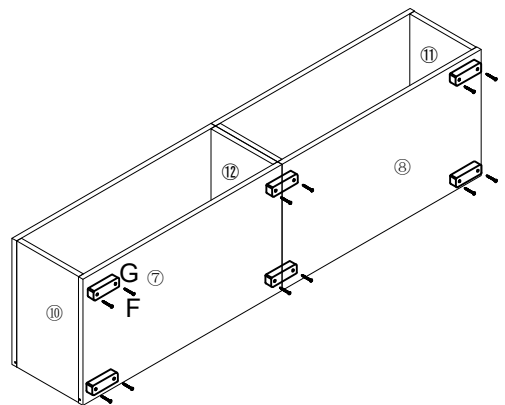

1

I*2 H*2

2

A*8 B*8

3

4

I*2 H*2

5

A*8 B*8

6

F*12 G*6