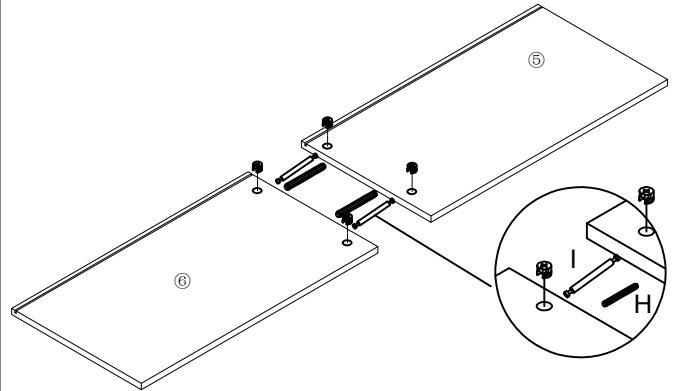

1

I*2 H*2

2

A*8 B*8

3

4

I*2 H*2

5

A*8 B*8

6

F*12 G*6