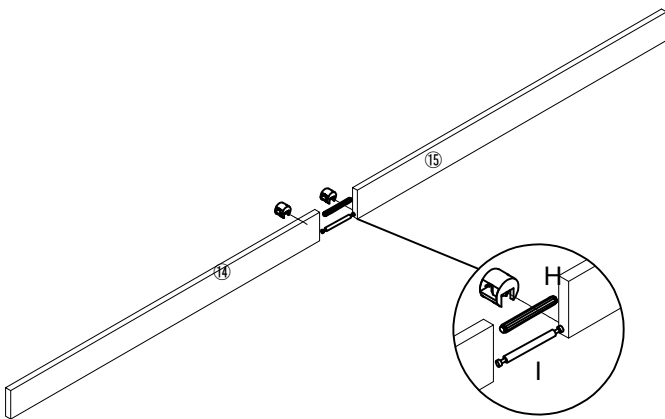

7

A*4 B*4

8

E*8 I*2 J*1 H*2

9

A*4 B*4

10

A*4 B*4

11

I*1 H*1

12

B*2 E*4 L*2