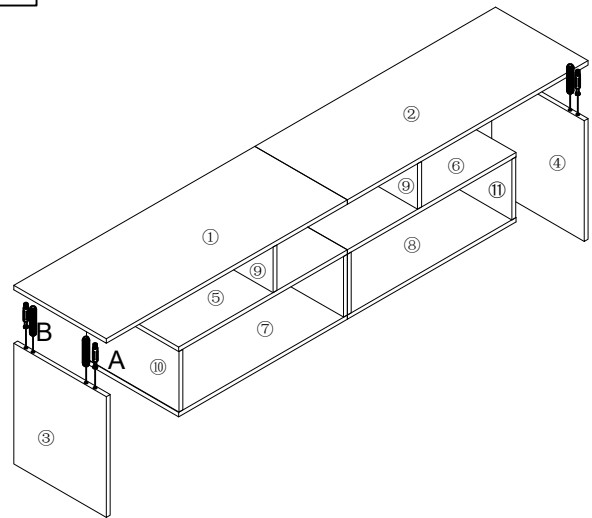

7

A*4 B*4

8

E*8 I*2 J*1 H*2

9

A*4 B*4

10

A*4 B*4

11

I*1 H*1

12

B*2 E*4 L*2