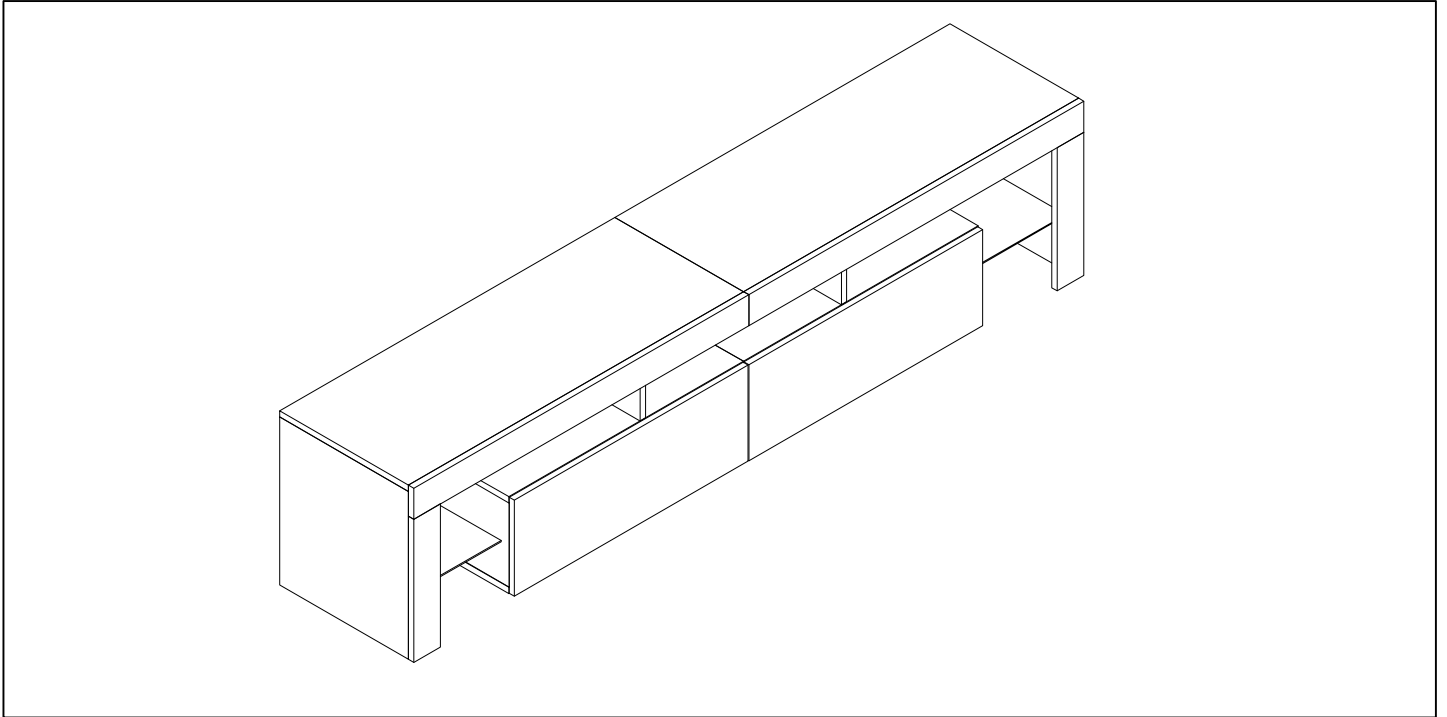

furniture designs

assembly guide
SMT-TS1705

1 X1	2 X1	3 X1	4 X1	5 X1
6 X1	7 X1	8 X1	9 X2	10 X1
11 X1	12 X1	13 X1	14 X1	15 X1
16 X1	17 X1	18 X1	19 X1	20 X2

A  38PCS	B 8*40  36PCS	C  4PCS	D  2PCS	E 3.5*14  52PCS	F 3.5*25  12PCS	G  6PCS
H  8PCS	I 6*64  7PCS	J  1PCS	K 8*60  7PCS	L  2PCS	LED  1PCS	