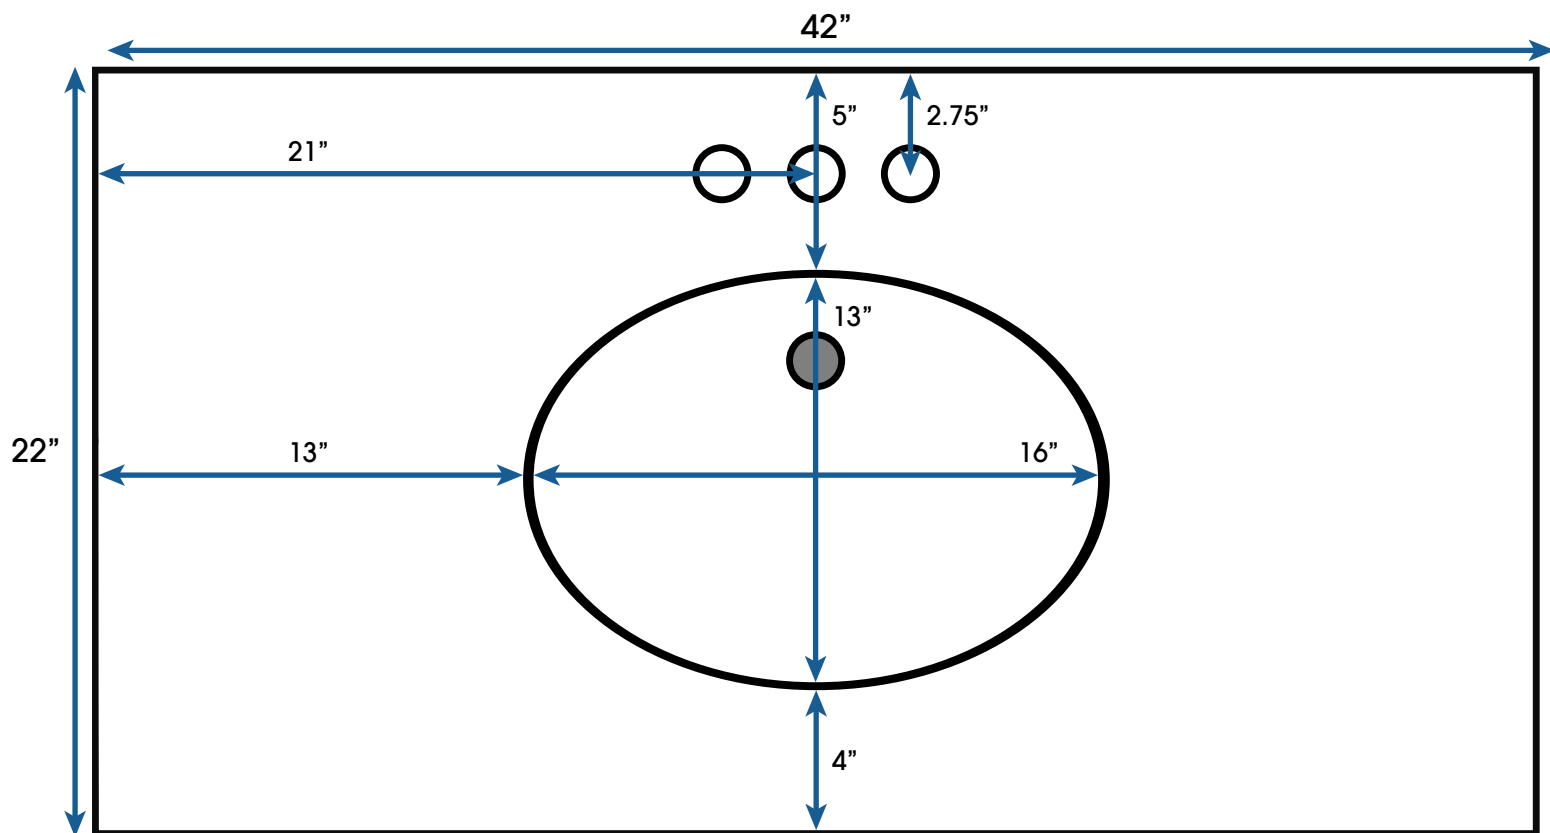

Horizon 42-inch Bath Vanity (Top View)

**All measurements are approximate and rounded to the nearest quarter inch
Please allow for a slight margin of error**