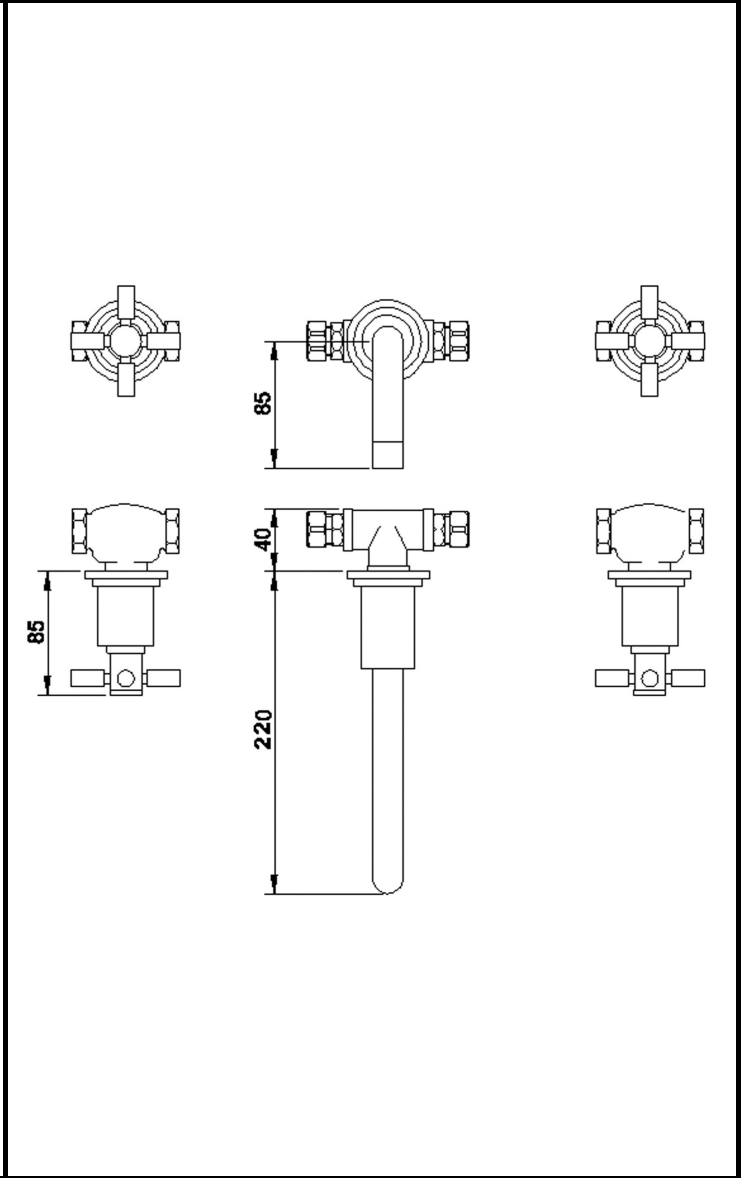

CUSTOMER DATA SHEET - BRASSWARE

SALES CODE: TEX317

DESCRIPTION: Tec Crosshead W/H Basin Mixer

PRODUCT DIMENSIONS

Height (mm)	Width (mm)	Depth (mm)	Length (mm)	Nett Wgt Kg
113	255	220		2.23

PACKAGING DIMENSIONS

Height (mm)	Width (mm)	Depth (mm)	Gross Wgt Kg
140	180	350	2.23

PACKAGING DATA

Box Colour	White Cardboard Box		
Box Qty	1	Label Colour	White Label
Label Size	100 x 50	Label Qty	2

OUTER BOX DIMENSIONS (If Applicable)

Height (mm)	Width (mm)	Depth (mm)	Length (mm)	Gross Wgt Kg
				18
Barcode		5055146167792		

PRODUCT DETAILS

Country of Origin	United Kingdom		
Fitting Instruction	Yes		
Product Material	Brass		
Control Type	Manual		
Waste Included	Waste Not Included		
WRAS Approval	No	Approval No.	N/A
Operating Pressure (bar)	0.1		
Valve/Cartridge Type	1/4 Turn Ceramic Disc		

Colour/Finish	Chrome								
Mount Type	Deck								
Waste Type	Not Applicable								
Flow Rates (L/min)	0.1	5	0.5	1	16	2	22	3	27
Pipe Size	15 mm (1/2" Bsp)								
Pipe Centres	N/A								