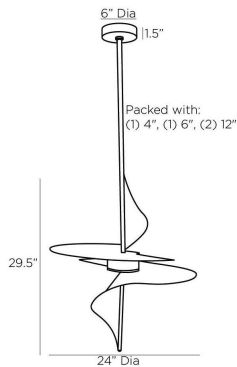

ARTERIO RS

RENLY PENDANT

DSC06

H: 34.5 IN, Dia: 24.00 IN

English Bronze

The jewelry-inspired Renly casts a soft glow as light emits from its spiraling silhouette. Updated in new English bronze steel, this dynamic LED pendant always makes a stylish impression. Finish will vary.

APPEARANCE

Material	Steel, Acrylic
Finish	English Bronze, Opal
Finish Will Vary	Yes
Top Coat/Sealant	Yes

DIMENSIONS

Canopy	H: 1.5 IN, Dia: 6.00 IN
Pendant	H: 29.5 IN, Dia: 24.00 IN
Minimum Hanging	H: 34.5 IN
Max Hanging Height	64.5 in

WIRING

Rating	Damp
Cord	10 FT, Clear/Silver, SVT
Socket	1, Integrated LED
Maximum Watt	12
Voltage	110-120 V
LED Color Temp	3000K
LED Compatible Dimmer	Non-Dimmable
LED CRI	90+
LED Lifespan	30000
LED Lumens	1,300

REPLACEMENT PARTS

Replacement Part 1	PIPE-596
Replacement Part 1 Dim	(1) 4", (1) 6", (1) 12"

CONTRACT

Contract Suitable	Yes
-------------------	-----