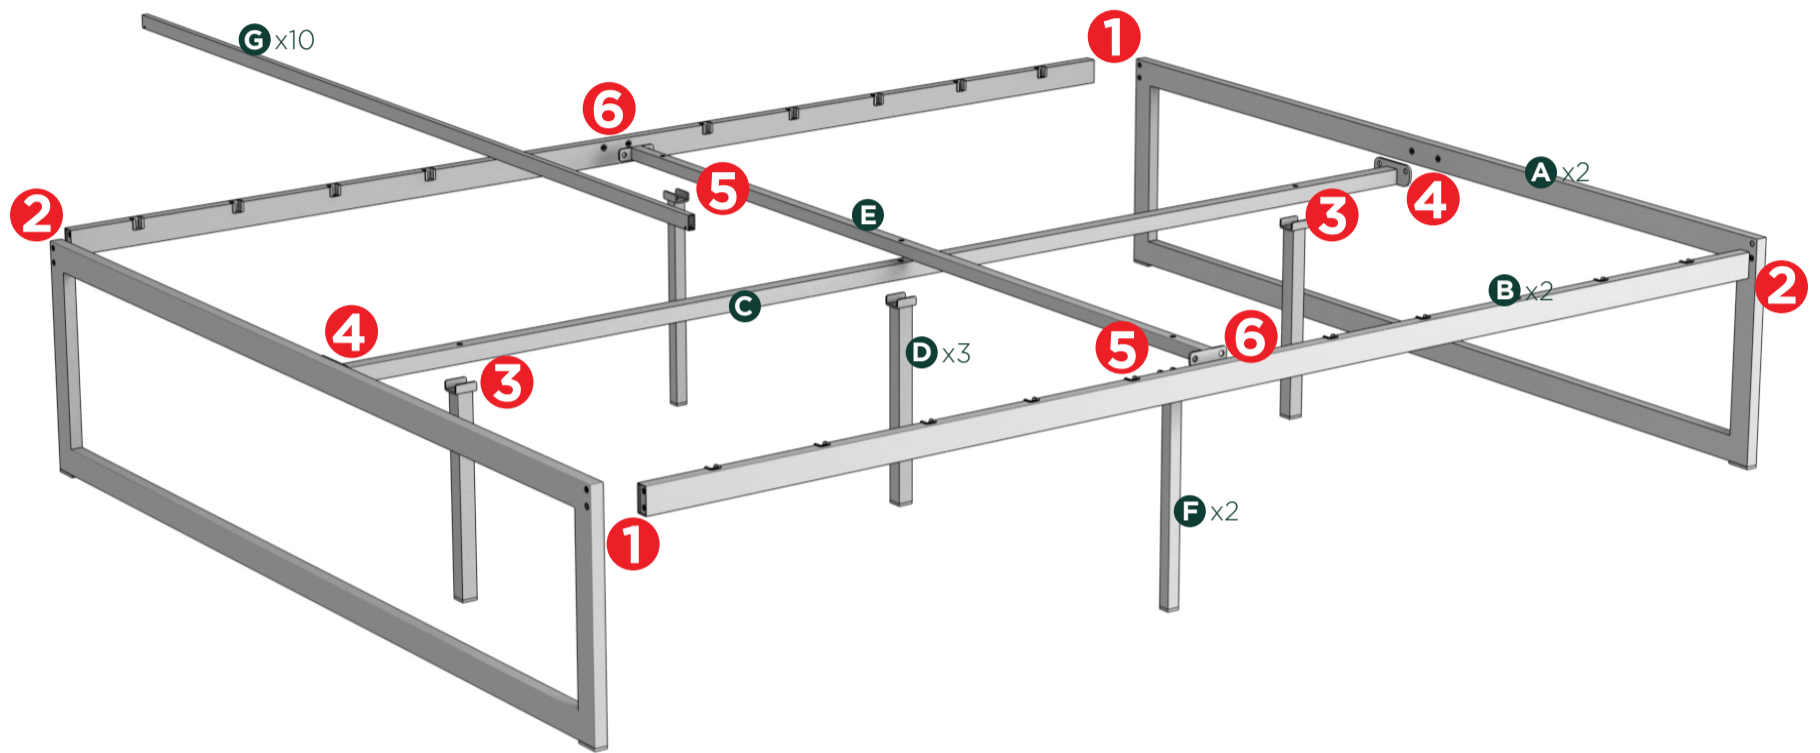

Easy as 1-2-3 Assembly Instruction

Numbers must Match for Secure Assembly

Components

Return Policy

believes you will absolutely love your new addition to your home, but if for some reason you want to return the product, please contact us directly before you decide to return your product to the retailer. Our Customer Service organization can answer most concerns and can assist you with any questions you may have about your new product.

The item must be returned in good condition, in original box, with all original proof of purchase, parts and accessories, within the time frame specified by the retailer it was purchased from.

1

2

3

4

5

6

7

8

9

10