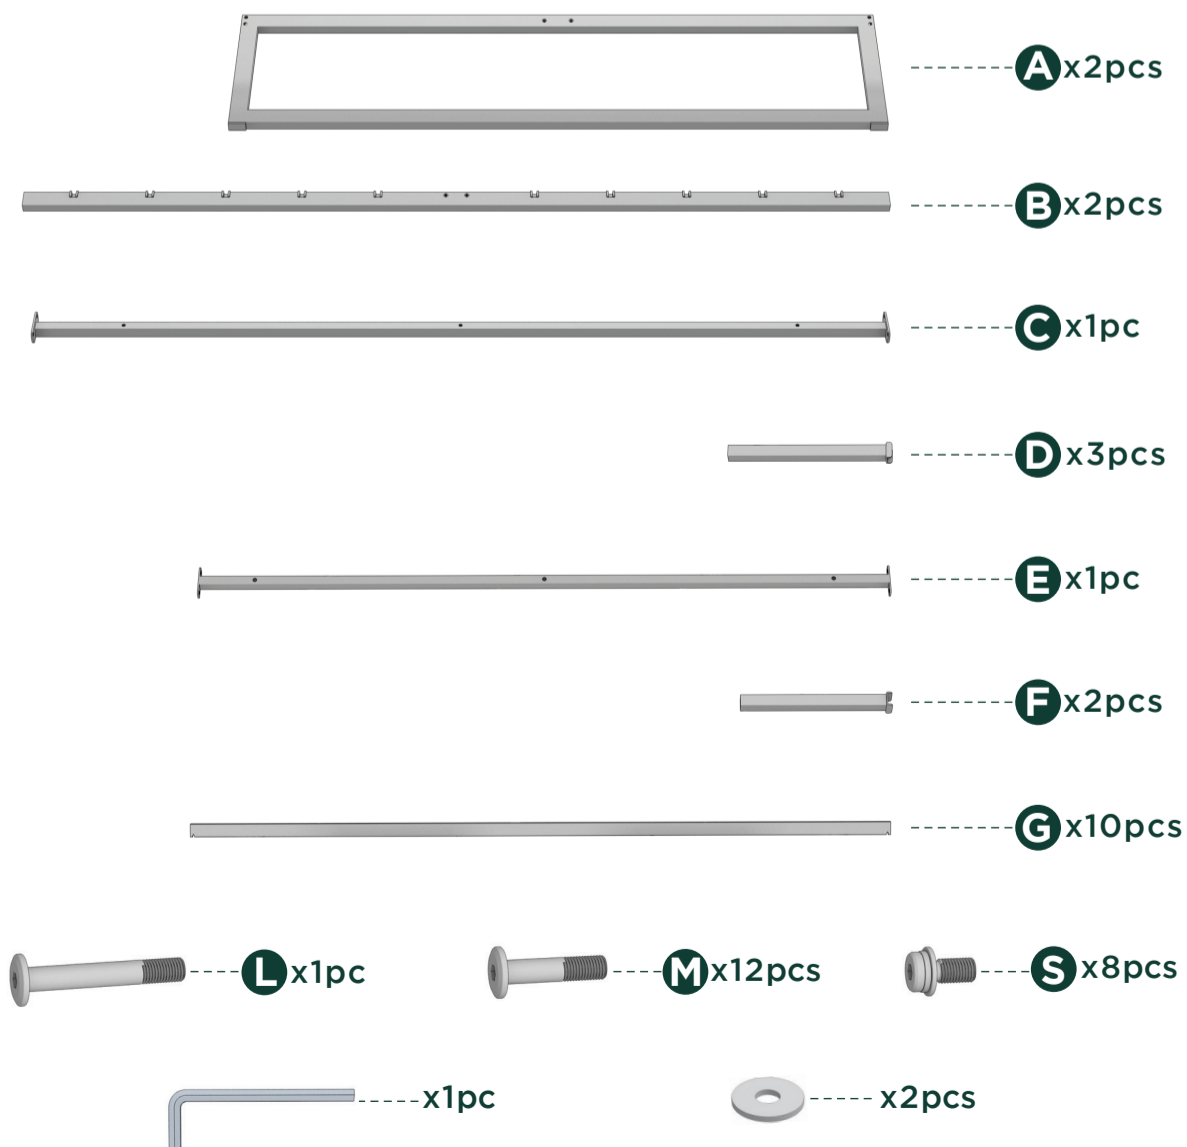

Easy as 1-2-3 Assembly Instruction

Numbers must Match for Secure Assembly

Components

Return Policy

believes you will absolutely love your new addition to your home, but if for some reason you want to return the product, please contact us directly before you decide to return your product to the retailer. Our Customer Service organization can answer most concerns and can assist you with any questions you may have about your new product.

The item must be returned in good condition, in original box, with all original proof of purchase, parts and accessories, within the time frame specified by the retailer it was purchased from.

1

2

3

4

5

6

7

8

9

10