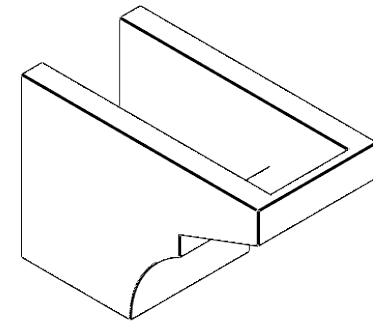

ITEM NUMBER: RFTURO060X08000X12000X008MON00RCPR

6"W X 8"H X 12"L TIMBERTHANE ROUGH CEDAR MONTEREY FAUX WOOD OPEN RAFTER TAIL, 8"L END, PRIMED TAN

SIDE PROFILE

ISOMETRIC

FRONT PROFILE

GENERATED DATE : 03/02/2023

EKENA MILLWORK
2300 WEST MAIN ST.
CLARKSVILLE, TX 75426
TOLL FREE: 866-607-0453
WWW.EKENAMILLWORK.COM

NOTES

1. INSTALLATION TO BE COMPLETED IN ACCORDANCE WITH MANUFACTURER'S SPECIFICATIONS.
2. DRAWING MAY NOT BE TO SCALE
3. THIS DRAWING IS INTENDED FOR DESIGN AND PLANNING PURPOSES ONLY.
4. ALL INFORMATION CONTAINED HEREIN WAS CURRENT AT THE TIME OF DEVELOPMENT BUT MUST BE REVIEWED AND APPROVED BY THE PRODUCT MANUFACTURER TO BE CONSIDERED ACCURATE.
5. TIMBERTHANE ARCHITECTURAL PRODUCTS ARE MADE FROM HIGH DENSITY URETHANE AND COME FACTORY PRIMED