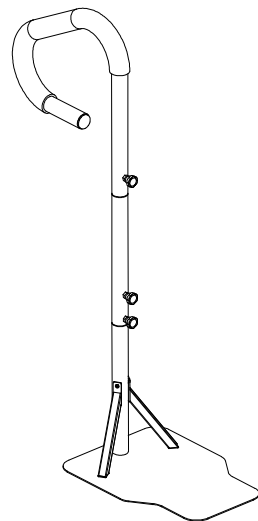

1.

Parts list and description:

① : Countersunk hexagonal screw M6*15	4 PCS
② : Fixed base plate	1 PCS
③ : support tube	2 PCS
④ : Hexagonal socket head screw M6*15	2 PCS
⑤ : Lower section of armrest	1 PCS
⑥ : Mid section of armrest	1 PCS
⑦ : Plum blossom hand screw M10*16	3 PCS
⑧ : Upper section of armrest	1 PCS

2.

3.