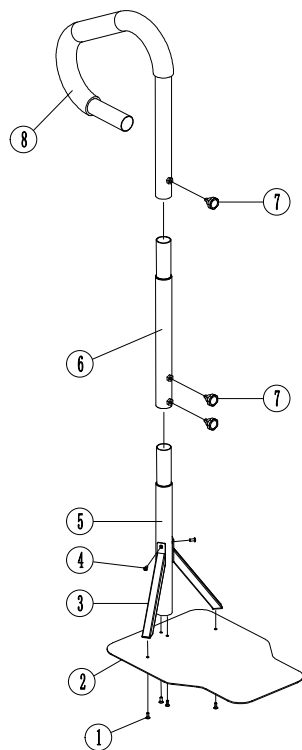

bathtub handle

Product ID. QV3DY

Scan for Support
support@garvee.com

GARVEE.com

1.

Parts list and description:

① : Countersunk hexagonal screw M6*15	4 PCS
② : Fixed base plate	1 PCS
③ : support tube	2 PCS
④ : Hexagonal socket head screw M6*15	2 PCS
⑤ : Lower section of armrest	1 PCS
⑥ : Mid section of armrest	1 PCS
⑦ : Plum blossom hand screw M10*16	3 PCS
⑧ : Upper section of armrest	1 PCS